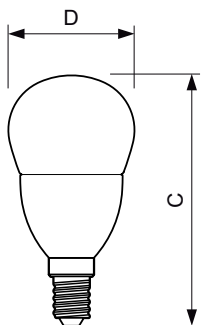

## Dimensional drawing

Product	D	C
MASTER LEDcandle DT 6-40W E14 BA38 CL	38 mm	129 mm
MASTER LEDcandle DT 4-25W E14 BA38 CL	38 mm	129 mm

Product
MASTER LEDlustre DT 4-25W E14 P48 CL

## Dimensional drawing

Product image showing dimension D.

Product	D	C
MASTER LEDlustre DT 6-40W E27 P48 CL	48 mm	93 mm
MASTER LEDlustre DT 4-25W E27 P48 CL	48 mm	93 mm

Product	D	C
MASTER LEDcandle DT 4-25W E14 B38 CL_AP	38 mm	113 mm