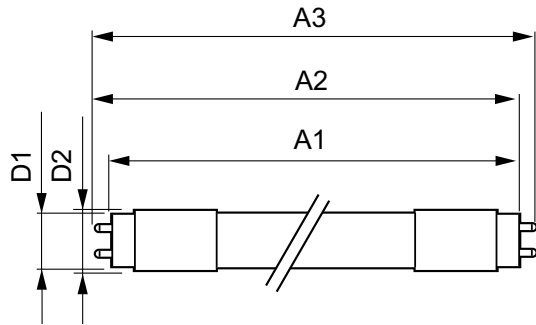

MASTER LEDtube EM/Mains

Dimensional drawing

Product	D1	D2	A1	A2	A3
MASTER LEDtube 1200mm UE 14.5W 840 T8	25.8 mm	28 mm	1198.2 mm	1205.3 mm	1212.4 mm
MASTER LEDtube 1500mm UE 21.5W 865 T8	25.8 mm	28 mm	1498.8 mm	1505.9 mm	1513 mm
MASTER LEDtube 1200mm UE 14.5W 865 T8	25.8 mm	28 mm	1198.2 mm	1205.3 mm	1212.4 mm
MASTER LEDtube 1500mm UE 21.5W 840 T8	25.8 mm	28 mm	1498.8 mm	1505.9 mm	1513 mm
MASTER LEDtube 1200mm HO 12.5W 865 T8	25.8 mm	28 mm	1198.2 mm	1205.3 mm	1212.4 mm
MASTER LEDtube 1200mm HO 12.5W 840 T8	25.8 mm	28 mm	1198.2 mm	1205.3 mm	1212.4 mm
MASTER LEDtube 1200mm HO 12.5W 830 T8	25.8 mm	28 mm	1198.2 mm	1205.3 mm	1212.4 mm
MASTER LEDtube 1500mm HO 18.2W 865 T8	25.8 mm	28 mm	1498.8 mm	1505.9 mm	1513 mm
MASTER LEDtube 1500mm HO 18.2W 840 T8	25.8 mm	28 mm	1498.8 mm	1505.9 mm	1513 mm
MASTER LEDtube 1500mm HO 18.2W 830 T8	25.8 mm	28 mm	1498.8 mm	1505.9 mm	1513 mm
MASTER LEDtube 1050mm 16W 840 T8	25.8 mm	28 mm	1045.8 mm	1052.9 mm	1060 mm

Product	D1	D2	C1
MASTER LEDtube Starter EMP GenII OP	3 mm	21.5 mm	34.5 mm

Approval and Application

Order Code	Full Product Name	Energy	
		Consumption kWh/ 1000 h	Energy Efficiency Label (EEL)
48037300	MASTER LEDtube 1800mm 25W 840 T8 ROT	25 kWh	A++
68742000	MASTER LEDtube 1500mm UO 24W 830 T8	24 kWh	A++
64721600	MASTER LEDtube 1200mm UO 15.5W 830 T8	16 kWh	A++
64723000	MASTER LEDtube 1200mm UO 15.5W 840 T8	16 kWh	A++

Order Code	Full Product Name	Energy	
		Consumption kWh/ 1000 h	Energy Efficiency Label (EEL)
64725400	MASTER LEDtube 1200mm UO 15.5W 865 T8	16 kWh	A++
64727800	MASTER LEDtube 1500mm UO 23W 830 T8	23 kWh	A++
64729200	MASTER LEDtube 1500mm UO 23W 840 T8	23 kWh	A++
64731500	MASTER LEDtube 1500mm UO 23W 865 T8	23 kWh	A++