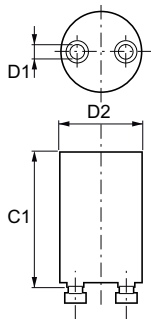

MASTER LEDtube EM/Mains

Dimensional drawing

Product	D1	D2	A1	A2	A3
MASTER LEDtube 1200mm UE 14.5W 840 T8	25.8 mm	28 mm	1198.2 mm	1205.3 mm	1212.4 mm
MASTER LEDtube 1500mm UE 21.5W 865 T8	25.8 mm	28 mm	1498.8 mm	1505.9 mm	1513 mm
MASTER LEDtube 1200mm UE 14.5W 865 T8	25.8 mm	28 mm	1198.2 mm	1205.3 mm	1212.4 mm
MASTER LEDtube 1500mm UE 21.5W 840 T8	25.8 mm	28 mm	1498.8 mm	1505.9 mm	1513 mm
MASTER LEDtube 1200mm HO 12.5W 865 T8	25.8 mm	28 mm	1198.2 mm	1205.3 mm	1212.4 mm
MASTER LEDtube 1200mm HO 12.5W 840 T8	25.8 mm	28 mm	1198.2 mm	1205.3 mm	1212.4 mm
MASTER LEDtube 1200mm HO 12.5W 830 T8	25.8 mm	28 mm	1198.2 mm	1205.3 mm	1212.4 mm
MASTER LEDtube 1500mm HO 18.2W 865 T8	25.8 mm	28 mm	1498.8 mm	1505.9 mm	1513 mm
MASTER LEDtube 1500mm HO 18.2W 840 T8	25.8 mm	28 mm	1498.8 mm	1505.9 mm	1513 mm
MASTER LEDtube 1500mm HO 18.2W 830 T8	25.8 mm	28 mm	1498.8 mm	1505.9 mm	1513 mm
MASTER LEDtube 1050mm 16W 840 T8	25.8 mm	28 mm	1045.8 mm	1052.9 mm	1060 mm

Product	D1	D2	C1
MASTER LEDtube Starter EMP GenII OP	3 mm	21.5 mm	34.5 mm

Approval and Application

Order Code	Full Product Name	Energy	
		Consumption kWh/ 1000 h	Energy Efficiency Label (EEL)
48037300	MASTER LEDtube 1800mm 25W 840 T8 ROT	25 kWh	A++
68742000	MASTER LEDtube 1500mm UO 24W 830 T8	24 kWh	A++
64721600	MASTER LEDtube 1200mm UO 15.5W 830 T8	16 kWh	A++
64723000	MASTER LEDtube 1200mm UO 15.5W 840 T8	16 kWh	A++

Order Code	Full Product Name	Energy	
		Consumption kWh/ 1000 h	Energy Efficiency Label (EEL)
64725400	MASTER LEDtube 1200mm UO 15.5W 865 T8	16 kWh	A++
64727800	MASTER LEDtube 1500mm UO 23W 830 T8	23 kWh	A++
64729200	MASTER LEDtube 1500mm UO 23W 840 T8	23 kWh	A++
64731500	MASTER LEDtube 1500mm UO 23W 865 T8	23 kWh	A++