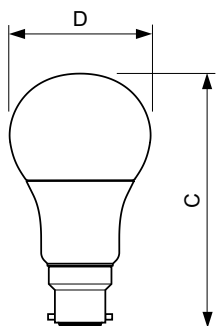

Versions

Målskitse

Product

MASTER LEDbulb DT 6-40W B22 A60 CL		
MASTER LEDbulb DT 8.5-60W B22 A60 CL	60 mm	110 mm
MASTER LEDbulb DT 15-100W A67 B22 827 FR	70,6 mm	135,9 mm
MASTER LEDbulb DT 11-75W A67 B22 827 FR	70,6 mm	135,9 mm

MASTER LEDbulb

Målskitse

Product

MASTER LEDbulb DT 6-40W E27 A60 CL

Product

Product	D	C
MASTER LED bulb DT 12-75WE27 927-922 A67 FR	77 mm	142 mm

Product

Product	D	C
MASTER LEDbulb DT 8.5-60W E27 A60 CL	60 mm	110 mm
MASTER LED bulb DT 5.5-40WE27 927-922 A60FR	60 mm	110 mm