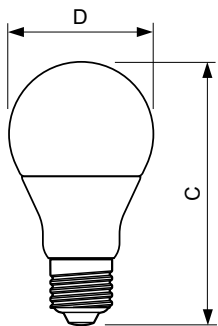

Versions

Målskitse

Product

MASTER LEDbulb DT 6-40W B22 A60 CL		
MASTER LEDbulb DT 8.5-60W B22 A60 CL	60 mm	110 mm
MASTER LEDbulb DT 15-100W A67 B22 827 FR	70,6 mm	135,9 mm
MASTER LEDbulb DT 11-75W A67 B22 827 FR	70,6 mm	135,9 mm

MASTER LEDbulb

Målskitse

Product

MASTER LEDbulb DT 6-40W E27 A60 CL

Product

Product	D	C
MASTER LED bulb DT 12-75WE27 927-922 A67 FR	77 mm	142 mm

Product

Product	D	C
MASTER LEDbulb DT 8.5-60W E27 A60 CL	60 mm	110 mm
MASTER LED bulb DT 5.5-40WE27 927-922 A60FR	60 mm	110 mm