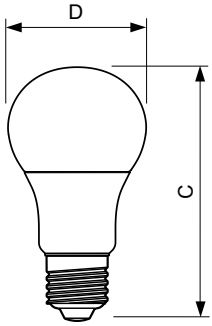

Versions

MASTER LEDbulb

Dimensional drawing

D

Product	D	C
MAS LEDbulb DT 6-40W B22 A60 CL	60 mm	110 mm

Product
MASTER LEDbulb DT 6-40W E27 A60 CL

Product	D	C
MASTERLEDbulb DT 14-100WE27 927-922 A67FR	77 mm	142 mm

Product	D	C
MASTER LED bulb DT 12-75WE27 927-922 A67 FR	77 mm	142 mm

MASTER LEDbulb

Dimensional drawing

D

Product	D	C
MAS LED bulb DT 5.5-40WE27 927-922 A60FR	60 mm	110 mm
MASTER LEDbulb DT 8.5-60W E27 A60 CL	60 mm	110 mm
MAS LEDbulb DT 15-100W A67 E27 827 FR	70.6 mm	137.2 mm
MAS LEDbulb DT 11-75W A67 E27 827 FR	70.6 mm	137.2 mm

Product	D	C
MASTER LED bulb DT 9-60W E27 927-922 A60 FR	60 mm	110 mm

Product	D	C
MASTER LEDbulb DT 8.5-60W B22 A60 CL	60 mm	110 mm
MAS LEDbulb DT 11-75W A67 B22 827 FR	70.6 mm	135.9 mm
MAS LEDbulb DT 15-100W A67 B22 827 FR	70.6 mm	135.9 mm