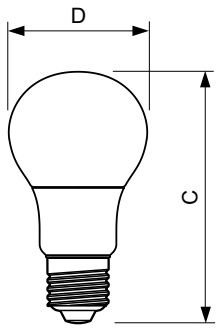

Versions

MASTER LEDbulb

Dimensional drawing

D

Product	D	C
MAS LEDbulb DT 6-40W B22 A60 CL	60 mm	110 mm

Product
MASTER LEDbulb DT 6-40W E27 A60 CL

Product	D	C
MASTERLEDbulb DT 14-100WE27 927-922 A67FR	77 mm	142 mm

Product	D	C
MASTER LED bulb DT 12-75WE27 927-922 A67 FR	77 mm	142 mm

MASTER LEDbulb

Dimensional drawing

D

Product	D	C
MAS LED bulb DT 5.5-40WE27 927-922 A60FR	60 mm	110 mm
MASTER LEDbulb DT 8.5-60W E27 A60 CL	60 mm	110 mm
MAS LEDbulb DT 15-100W A67 E27 827 FR	70.6 mm	137.2 mm
MAS LEDbulb DT 11-75W A67 E27 827 FR	70.6 mm	137.2 mm