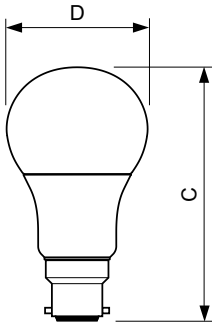

Versions

MASTER LEDbulb

Dimensional drawing

D

Product	D	C
MAS LEDbulb DT 6-40W B22 A60 CL	60 mm	110 mm

Product
MASTER LEDbulb DT 6-40W E27 A60 CL

Product	D	C
MASTERLEDbulb DT 14-100WE27 927-922 A67FR	77 mm	142 mm

Product	D	C
MASTER LED bulb DT 12-75WE27 927-922 A67 FR	77 mm	142 mm

MASTER LEDbulb

Dimensional drawing

D

Product	D	C
MAS LED bulb DT 5.5-40WE27 927-922 A60FR	60 mm	110 mm
MASTER LEDbulb DT 8.5-60W E27 A60 CL	60 mm	110 mm
MAS LEDbulb DT 15-100W A67 E27 827 FR	70.6 mm	137.2 mm
MAS LEDbulb DT 11-75W A67 E27 827 FR	70.6 mm	137.2 mm

Product	D	C
MASTER LED bulb DT 9-60W E27 927-922 A60 FR	60 mm	110 mm

Product	D	C
MASTER LEDbulb DT 8.5-60W B22 A60 CL	60 mm	110 mm
MAS LEDbulb DT 11-75W A67 B22 827 FR	70.6 mm	135.9 mm
MAS LEDbulb DT 15-100W A67 B22 827 FR	70.6 mm	135.9 mm