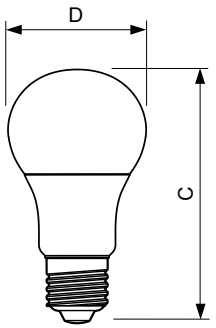

Versions

B22 A60 CL

E27 A60 CL

E27 A60 Clear

E27 A60 FR

E27 A60 FR

LEDBulb E27 A67 Frosted

Dimensional drawing

Product	D	C
MASTER LEDbulb DT 6-40W E27 A60 CL	60 mm	110 mm

MASTER LEDbulb

Dimensional drawing

Product

MASTER LEDbulb DT 6-40W B22 A60 CL

Product

Product	D	C
MASTER LEDbulb DT 8.5-60W E27 A60 CL	60 mm	110 mm
MASTER LED bulb DT 5.5-40WE27 927-922 A60FR	60 mm	110 mm

Product

Product	D	C
MASTER LED bulb DT 9-60W E27 927-922 A60 FR	60 mm	110 mm

Product

Product	D	C
MASTER LED bulb DT 12-75WE27 927-922 A67 FR	77 mm	142 mm

MASTER LEDbulb

Dimensional drawing

Product	D	C
MASTERLEDbulb DT 14-100WE27 927-922 A67FR	77 mm	142 mm