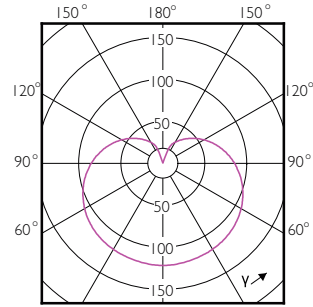

(cd/1000lm)