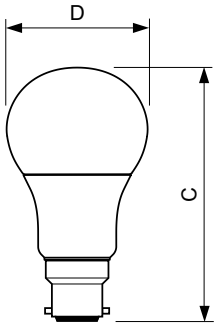

Versions

B22 A60 CL

E27 A60 CL

E27 A60 Clear

E27 A60 FR

E27 A60 FR

LEDBulb E27 A67 Frosted

Dimensional drawing

Product	D	C
MASTER LEDbulb DT 6-40W E27 A60 CL	60 mm	110 mm

MASTER LEDbulb

Dimensional drawing

Product

MASTER LEDbulb DT 6-40W B22 A60 CL

Product

Product	D	C
MASTER LEDbulb DT 8.5-60W E27 A60 CL	60 mm	110 mm
MASTER LED bulb DT 5.5-40WE27 927-922 A60FR	60 mm	110 mm

Product

Product	D	C
MASTER LED bulb DT 9-60W E27 927-922 A60 FR	60 mm	110 mm

Product

Product	D	C
MASTER LED bulb DT 12-75WE27 927-922 A67 FR	77 mm	142 mm

MASTER LEDbulb

Dimensional drawing

Product	D	C
MASTERLEDbulb DT 14-100WE27 927-922 A67FR	77 mm	142 mm