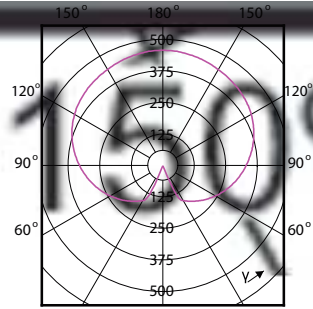

(cd/1000lm)

(cd/1000lm)

(cd/1000lm)

(cd/1000lm)