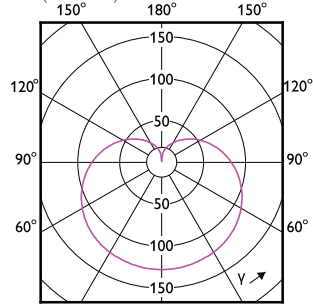

(cd/1000lm)