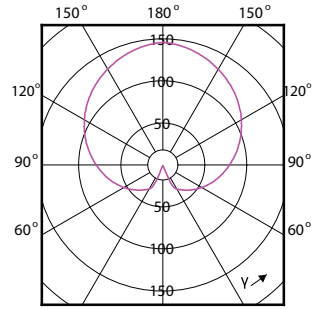

(cd/1000lm)