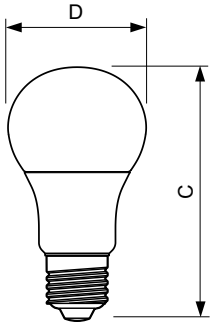

MASTER LEDbulb

Dimensional drawing

Product	D	C
MASTER LEDbulb DT 8.5-60W E27 A60 CL	60 mm	110 mm

Approval and Application

Energy Efficiency Label (EEL)	A+

Controls and Dimming

Dimmable	Yes

Operating and Electrical

Input Frequency	50 to 60 Hz
Voltage (Nom)	220-240 V
Starting Time (Nom)	0.5 s

General Information

Cap-Base	E27
Nominal Lifetime (Nom)	25000 h

Light Technical

Correlated Colour Temperature (Nom)	- K
Llmf At End Of Nominal Lifetime (Nom)	70 %

Approval and Application

Order Code	Full Product Name	Energy Consumption kWh/1000 h
929001150802	MASTER LEDbulb DT 6-40W E27 A60 CL	6 kWh
929001150932	MASTER LEDbulb DT 8.5-60W E27 A60 CL	9 kWh
929002218602	MASTERLEDbulb DT 14-100WE27 927-922 A67FR	14 kWh

Operating and Electrical

Order Code	Full Product Name	Wattage Equivalent	Power (Rated) (Nom)
929001150802	MASTER LEDbulb DT 6-40W E27 A60 CL	40 W	6 W
929001150932	MASTER LEDbulb DT 8.5-60W E27 A60 CL	60 W	8.5 W

Order Code	Full Product Name	Wattage Equivalent	Power (Rated) (Nom)
929002218602	MASTERLEDbulb DT 14-100WE27 927-922 A67FR	100 W	14 W

General Information

Order Code	Full Product Name	Switching Cycle
929001150802	MASTER LEDbulb DT 6-40W E27 A60 CL	50000X
929001150932	MASTER LEDbulb DT 8.5-60W E27 A60 CL	50000X

Order Code	Full Product Name	Switching Cycle
929002218602	MASTERLEDbulb DT 14-100WE27 927-922 A67FR	100000X

Light Technical