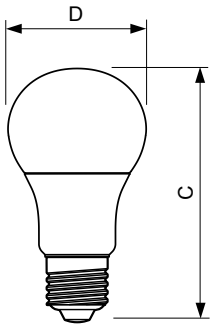

Application

- Hotels, restaurants, bars, cafés
- Lobbies, corridors, stairwells, reception areas

MASTER LEDbulb

Warnings and Safety

- Operating temperature range is between -20° C and 45° C ambient
- Only to apply in dry or damp locations and most of open fixtures with lamp-holders that offer sufficient space (10 mm free air space)
- Not intended for use with emergency light fixtures or exit lights

Versions

Dimensional drawing

Product	D	C
MASTER LEDbulb DT 8.5-60W E27 A60 CL	60 mm	110 mm

Product
MASTER LEDbulb DT 6-40W E27 A60 CL

MASTER LEDbulb

Approval and Application

Energy Efficiency Label (EEL)	A+
-------------------------------	----