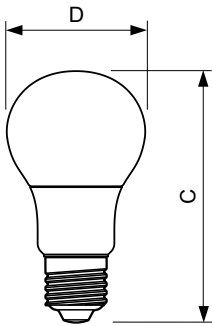

Application

- Hotels, restaurants, bars, cafés
- Lobbies, corridors, stairwells, reception areas

MASTER LEDbulb

Warnings and Safety

- Operating temperature range is between -20° C and 45° C ambient
- Only to apply in dry or damp locations and most of open fixtures with lamp-holders that offer sufficient space (10 mm free air space)
- Not intended for use with emergency light fixtures or exit lights

Versions

Dimensional drawing

Product	D	C
MASTER LEDbulb DT 8.5-60W E27 A60 CL	60 mm	110 mm

Product
MASTER LEDbulb DT 6-40W E27 A60 CL

MASTER LEDbulb

Approval and Application

Energy Efficiency Label (EEL)	A+
-------------------------------	----