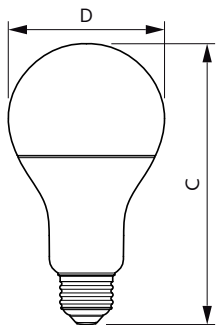

### Schéma dimensionnel

Product	D	C
MASTERLEDbulb DT 14-100WE27 927-922 A67FR	77 mm	142 mm

Product	D	C
MAS LED bulb DT 5.5-40WE27 927-922 A60FR	60 mm	110 mm

## Schéma dimensionnel

D

Product	D	C
MASTER LED bulb DT 9-60W E27 927-922 A60 FR	60 mm	110 mm

Product	D	C
MAS LEDbulb DT 11-75W A67 B22 827 FR	70,6 mm	135,9 mm

Product	D	C
MASTER LED bulb DT 12-75WE27 927-922 A67 FR	77 mm	142 mm