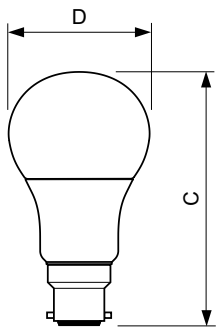

### Schéma dimensionnel

Product	D	C
MASTERLEDbulb DT 14-100WE27 927-922 A67FR	77 mm	142 mm

Product	D	C
MAS LED bulb DT 5.5-40WE27 927-922 A60FR	60 mm	110 mm

## Schéma dimensionnel

D

Product	D	C
MASTER LED bulb DT 9-60W E27 927-922 A60 FR	60 mm	110 mm

Product	D	C
MAS LEDbulb DT 11-75W A67 B22 827 FR	70,6 mm	135,9 mm

Product	D	C
MASTER LED bulb DT 12-75WE27 927-922 A67 FR	77 mm	142 mm