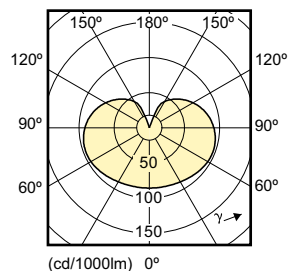

Photométries et Colorimétries (2/2)

Order Code	Full Product Name	Flux lumineux (nominal) (nom.)
55553800	MASTER LEDbulb DT 11-75W A67 B22 827 FR	1055 lm
70709800	MASTER LED bulb DT 5.5-40WE27 927-922 A60FR	470 lm
70711100	MASTER LED bulb DT 9-60W E27 927-922 A60 FR	806 lm

Order Code	Full Product Name	Flux lumineux (nominal) (nom.)
82618800	MASTER LED bulb DT 12-75WE27 927-922 A67 FR	1055 lm
69564400	MASTERLEDbulb DT 14-100WE27 927-922 A67FR	1521 lm

Matériaux et finitions

Order Code	Full Product Name	Finition de l'ampoule	Forme de l'ampoule
55553800	MASTER LEDbulb DT 11-75W A67 B22 827 FR	-	A67
70709800	MASTER LED bulb DT 5.5-40WE27 927-922 A60FR	Dépoli	A60
70711100	MASTER LED bulb DT 9-60W E27 927-922 A60 FR	Dépoli	A60

Order Code	Full Product Name	Finition de l'ampoule	Forme de l'ampoule
82618800	MASTER LED bulb DT 12-75WE27 927-922 A67 FR	Dépoli	A67
69564400	MASTERLEDbulb DT 14-100WE27 927-922 A67FR	Dépoli	A67

Températures

Order Code	Full Product Name	Température maximale du boîtier (nom.)
55553800	MASTER LEDbulb DT 11-75W A67 B22 827 FR	100 °C
70709800	MASTER LED bulb DT 5.5-40WE27 927-922 A60FR	70 °C
70711100	MASTER LED bulb DT 9-60W E27 927-922 A60 FR	85 °C
82618800	MASTER LED bulb DT 12-75WE27 927-922 A67 FR	80 °C
69564400	MASTERLEDbulb DT 14-100WE27 927-922 A67FR	90 °C