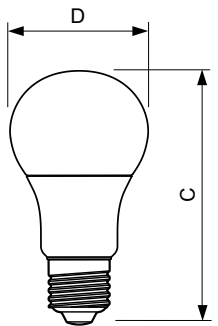

### Schéma dimensionnel

Product	D	C
MASTERLEDbulb DT 14-100WE27 927-922 A67FR	77 mm	142 mm

Product	D	C
MAS LED bulb DT 5.5-40WE27 927-922 A60FR	60 mm	110 mm

## Schéma dimensionnel

D

Product	D	C
MASTER LED bulb DT 9-60W E27 927-922 A60 FR	60 mm	110 mm

Product	D	C
MAS LEDbulb DT 11-75W A67 B22 827 FR	70,6 mm	135,9 mm

Product	D	C
MASTER LED bulb DT 12-75WE27 927-922 A67 FR	77 mm	142 mm