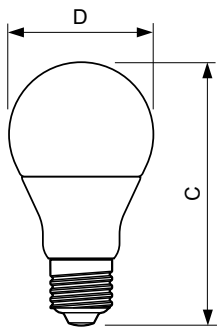

### Schéma dimensionnel

Product	D	C
MASTERLEDbulb DT 14-100WE27 927-922 A67FR	77 mm	142 mm

Product	D	C
MAS LED bulb DT 5.5-40WE27 927-922 A60FR	60 mm	110 mm

## Schéma dimensionnel

D

Product	D	C
MASTER LED bulb DT 9-60W E27 927-922 A60 FR	60 mm	110 mm

Product	D	C
MAS LEDbulb DT 11-75W A67 B22 827 FR	70,6 mm	135,9 mm

Product	D	C
MASTER LED bulb DT 12-75WE27 927-922 A67 FR	77 mm	142 mm