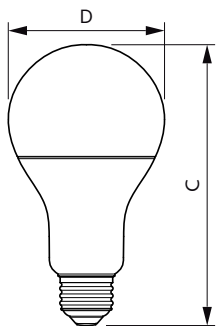

Product

MASTERLEDbulb DT 14-100WE27 927-922 A67FR

D

C

77 mm 142 mm

Product

MASTER LED bulb DT 12-75WE27 927-922 A67 FR

D

C

77 mm 142 mm

Product

MASTER LED bulb DT 5.5-40WE27 927-922 A60FR

D

C

60 mm 110 mm

MASTER LEDbulb DT 8.5-60W E27 A60 CL