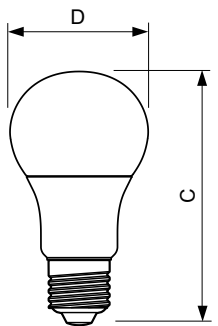

Versions

MASTER LEDbulb

Disegno tecnico

D

Product	D	C
MASTERLEDbulb DT 14-100WE27 927-922 A67FR	77 mm	142 mm

Product	D	C
MAS LED bulb DT 5.5-40WE27 927-922 A60FR	60 mm	110 mm
MASTER LEDbulb DT 8.5-60W E27 A60 CL	60 mm	110 mm

Product	D	C
MASTER LED bulb DT 9-60W E27 927-922 A60 FR	60 mm	110 mm

Product
MASTER LEDbulb DT 6-40W E27 A60 CL

MASTER LEDbulb

Disegno tecnico

Product	D	C
MASTER LED bulb DT 12-75WE27 927-922 A67 FR	77 mm	142 mm