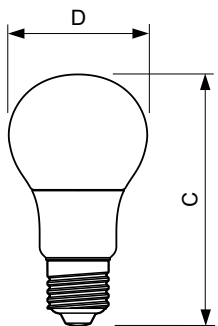

Versions

MASTER LEDbulb

Disegno tecnico

D

Product	D	C
MASTERLEDbulb DT 14-100WE27 927-922 A67FR	77 mm	142 mm

Product	D	C
MAS LED bulb DT 5.5-40WE27 927-922 A60FR	60 mm	110 mm
MASTER LEDbulb DT 8.5-60W E27 A60 CL	60 mm	110 mm

Product	D	C
MASTER LED bulb DT 9-60W E27 927-922 A60 FR	60 mm	110 mm

Product
MASTER LEDbulb DT 6-40W E27 A60 CL

MASTER LEDbulb

Disegno tecnico

Product	D	C
MASTER LED bulb DT 12-75WE27 927-922 A67 FR	77 mm	142 mm