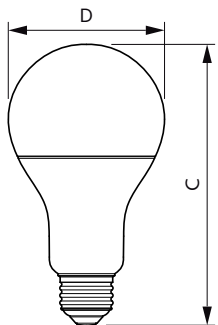

Versions

MASTER LEDbulb

Disegno tecnico

D

Product	D	C
MASTERLEDbulb DT 14-100WE27 927-922 A67FR	77 mm	142 mm

Product	D	C
MAS LED bulb DT 5.5-40WE27 927-922 A60FR	60 mm	110 mm
MASTER LEDbulb DT 8.5-60W E27 A60 CL	60 mm	110 mm

Product	D	C
MASTER LED bulb DT 9-60W E27 927-922 A60 FR	60 mm	110 mm

Product
MASTER LEDbulb DT 6-40W E27 A60 CL

MASTER LEDbulb

Disegno tecnico

Product	D	C
MASTER LED bulb DT 12-75WE27 927-922 A67 FR	77 mm	142 mm