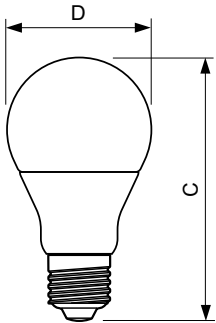

Versions

MASTER LEDbulb

Disegno tecnico

D

Product	D	C
MASTERLEDbulb DT 14-100WE27 927-922 A67FR	77 mm	142 mm

Product	D	C
MAS LED bulb DT 5.5-40WE27 927-922 A60FR	60 mm	110 mm
MASTER LEDbulb DT 8.5-60W E27 A60 CL	60 mm	110 mm

Product	D	C
MASTER LED bulb DT 9-60W E27 927-922 A60 FR	60 mm	110 mm

Product
MASTER LEDbulb DT 6-40W E27 A60 CL

MASTER LEDbulb

Disegno tecnico

Product	D	C
MASTER LED bulb DT 12-75WE27 927-922 A67 FR	77 mm	142 mm