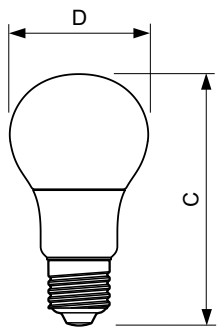

Beneficii

Caracteristici

Cerere

Warnings and safety

MASTER LEDbulb

Versions

Cote

Product	D	C
MASTERLEDbulb DT 14-100WE27 927-922 A67FR	77 mm	142 mm

Product	D	C
MASTER LED bulb DT 5.5-40WE27 927-922 A60FR	60 mm	110 mm
MASTER LEDbulb DT 8.5-60W E27 A60 CL	60 mm	110 mm

MASTER LEDbulb

Cote

Product	D	C
MASTER LED bulb DT 9-60W E27 927-922 A60 FR	60 mm	110 mm

Product
MASTER LEDbulb DT 6-40W B22 A60 CL

Product
MASTER LEDbulb DT 6-40W E27 A60 CL

Product	D	C
MASTER LED bulb DT 12-75WE27 927-922 A67 FR	77 mm	142 mm

MASTER LEDbulb

Approval and Application

Etichetă de eficiență energetică (EEL) A+