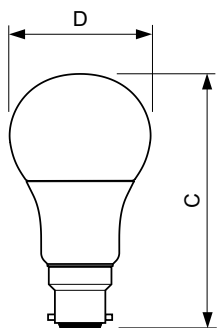

Beneficii

Caracteristici

Cerere

Warnings and safety

MASTER LEDbulb

Versions

Cote

Product	D	C
MASTERLEDbulb DT 14-100WE27 927-922 A67FR	77 mm	142 mm

Product	D	C
MASTER LED bulb DT 5.5-40WE27 927-922 A60FR	60 mm	110 mm
MASTER LEDbulb DT 8.5-60W E27 A60 CL	60 mm	110 mm

MASTER LEDbulb

Cote

Product	D	C
MASTER LED bulb DT 9-60W E27 927-922 A60 FR	60 mm	110 mm

Product
MASTER LEDbulb DT 6-40W B22 A60 CL

Product
MASTER LEDbulb DT 6-40W E27 A60 CL

Product	D	C
MASTER LED bulb DT 12-75WE27 927-922 A67 FR	77 mm	142 mm

MASTER LEDbulb

Approval and Application

Etichetă de eficiență energetică (EEL) A+