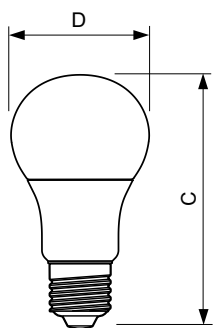

Beneficii

Caracteristici

Cerere

Warnings and safety

MASTER LEDbulb

Versions

Cote

Product	D	C
MASTERLEDbulb DT 14-100WE27 927-922 A67FR	77 mm	142 mm

Product	D	C
MASTER LED bulb DT 5.5-40WE27 927-922 A60FR	60 mm	110 mm
MASTER LEDbulb DT 8.5-60W E27 A60 CL	60 mm	110 mm

MASTER LEDbulb

Cote

Product	D	C
MASTER LED bulb DT 9-60W E27 927-922 A60 FR	60 mm	110 mm

Product
MASTER LEDbulb DT 6-40W B22 A60 CL

Product
MASTER LEDbulb DT 6-40W E27 A60 CL

Product	D	C
MASTER LED bulb DT 12-75WE27 927-922 A67 FR	77 mm	142 mm

MASTER LEDbulb

Approval and Application

Etichetă de eficiență energetică (EEL) A+