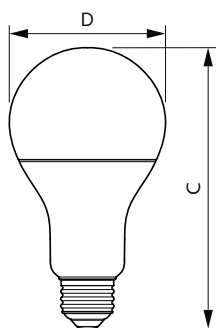

Beneficii

Caracteristici

Cerere

Warnings and safety

MASTER LEDbulb

Versions

Cote

Product	D	C
MASTERLEDbulb DT 14-100WE27 927-922 A67FR	77 mm	142 mm

Product	D	C
MASTER LED bulb DT 5.5-40WE27 927-922 A60FR	60 mm	110 mm
MASTER LEDbulb DT 8.5-60W E27 A60 CL	60 mm	110 mm

MASTER LEDbulb

Cote

Product	D	C
MASTER LED bulb DT 9-60W E27 927-922 A60 FR	60 mm	110 mm

Product
MASTER LEDbulb DT 6-40W B22 A60 CL

Product
MASTER LEDbulb DT 6-40W E27 A60 CL

Product	D	C
MASTER LED bulb DT 12-75WE27 927-922 A67 FR	77 mm	142 mm

MASTER LEDbulb

Approval and Application

Etichetă de eficiență energetică (EEL) A+