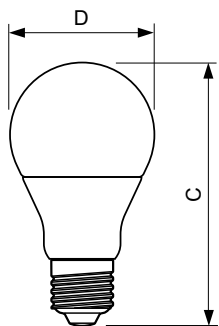

MASTER LEDbulb

Cote

Product	D	C
MASTER LED bulb DT 9-60W E27 927-922 A60 FR	60 mm	110 mm

Product
MASTER LEDbulb DT 6-40W B22 A60 CL

Product
MASTER LEDbulb DT 6-40W E27 A60 CL

Product	D	C
MASTER LED bulb DT 12-75WE27 927-922 A67 FR	77 mm	142 mm