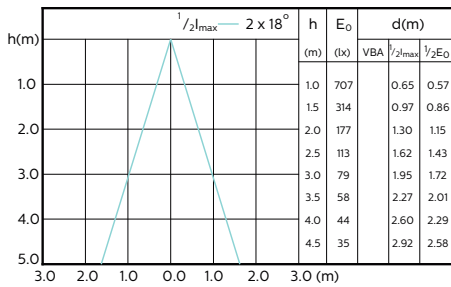

Beam Diagrams

MASTER LEDspotMV 50W GU10 36D 355lm