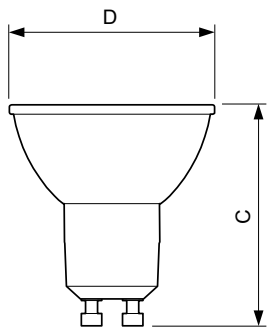

Benefits

Features

Application

Warnings and Safety

MASTER LEDspot MV

Versions

Dimensional drawing

Product	D	C
Master LED 5-50W GU10 940 36D Dim	50 mm	54 mm
Master LED 5-50W GU10 930 36D Dim	50 mm	54 mm
Master LED 5-50W GU10 927 36D Dim	50 mm	54 mm