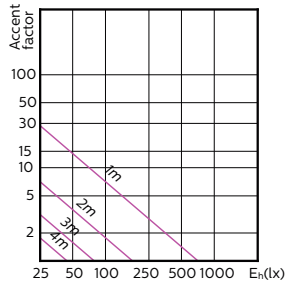

MASTER LEDspot MV

Accent Diagrams

MASTER LEDspotMV 50W GU10 36D 355lm