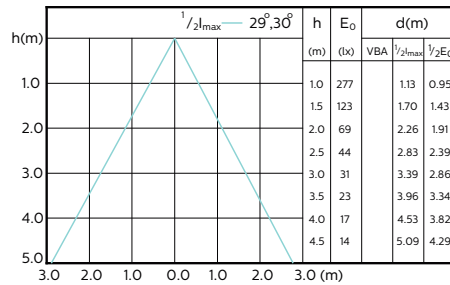

MASTER LEDspotMV 35W GU10 60D 260lm