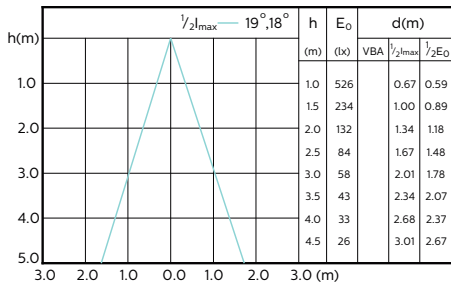

Beam Diagrams

MASTER LEDspotMV 35W GU10 36D 260lm