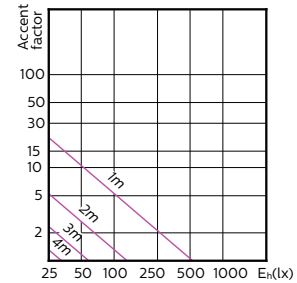

MASTER LEDspotMV 50W GU10 922-927 36D