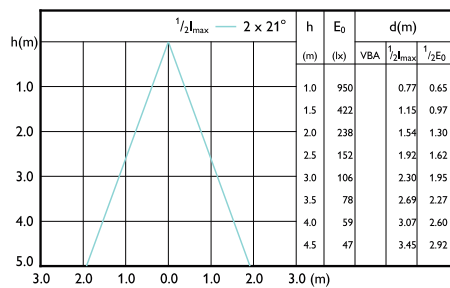

GU10 7.5-80W 650lm 2700K GU10 D 15khrs