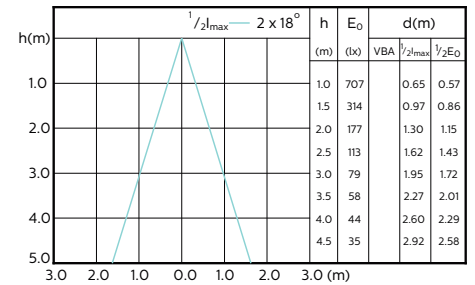

MASTER LEDspotMV 50W GU10 36D 355lm