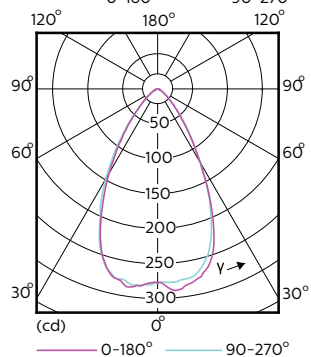

Temperatura

Order Code	Full Product Name	Temp. massima involucro (Nom)
70773900	MASTER LED spot VLE D 3.7-35W GU10 927 36D	80 °C
70775300	MASTER LED spot VLE D 3.7-35W GU10 930 36D	80 °C
70777700	MASTER LED spot VLE D 3.7-35W GU10 940 36D	80 °C
70779100	MASTER LED spot VLE D 3.7-35W GU10 927 60D	80 °C
70781400	MASTER LED spot VLE D 3.7-35W GU10 930 60D	80 °C
70783800	MASTER LED spot VLE D 3.7-35W GU10 940 60D	80 °C
70785200	MASTER LED spot VLE D 4.9-50W GU10 927 36D	80 °C
70731900	Master LED 5-50W GU10 927 36D Dim	80 °C
70787600	MASTER LED spot VLE D 4.9-50W GU10 930 36D	80 °C
75592100	Master LED 5-50W GU10 930 36D Dim	80 °C
70789000	MASTER LED spot VLE D 4.9-50W GU10 940 36D	80 °C
75594500	Master LED 5-50W GU10 940 36D Dim	80 °C
70791300	MASTER LED spot VLE D 4.9-50W GU10 927 60D	80 °C
70793700	MASTER LED spot VLE D 4.9-50W GU10 930 60D	80 °C
70795100	MASTER LED spot VLE D 4.9-50W GU10 940 60D	80 °C
70809500	MASTER LED spot VLE DT 3.7-35W GU10 927 36D	80 °C
70811800	MASTER LED spot VLE DT 4.9-50W GU10 927 36D	80 °C
67541700	MASTER LED spot VLE D 6.2-80W GU10 927 36D	80 °C
66271400	MASTER LED spot VLE DT 6.2-80W GU10 927 36D	75 °C
70523700	MASTER LED spot VLE D 6.2-80W GU10 940 36D	80 °C
70525100	MASTER LED spot VLE D 6.2-80W GU10 930 36D	80 °C
70607400	MASTER LED spot VLE D 6.2-80W GU10 965 36D	80 °C
70609800	MASTER LED spot VLE D 650lm GU10 930 120D	80 °C
70611100	MASTER LED spot VLE D 680lm GU10 940 120D	80 °C
70613500	MASTER LED spot VLE D 680lm GU10 965 120D	80 °C