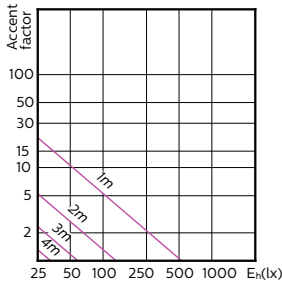

MASTER LEDspotMV 35W GU10 60D 260lm

MASTER LEDspotMV 35W GU10 922-927 36D