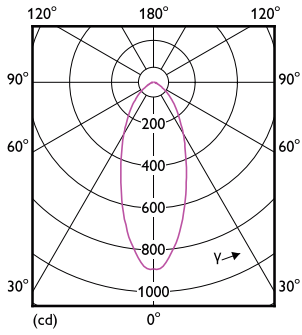

MASTER LEDspot MV