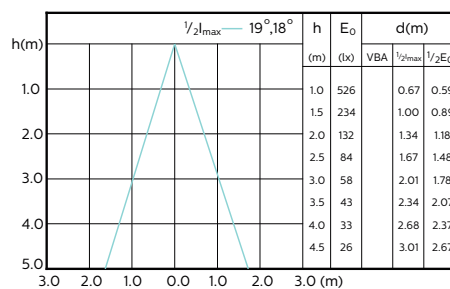

## Beam Diagrams

MASTER LEDspotMV 35W GU10 36D 260lm

MASTER LEDspotMV 35W GU10 60D 260lm

MASTER LEDspotMV 50W GU10 36D 355lm

MASTER LEDspotMV 50W GU10 60D 355lm

MASTER LEDspotMV 35W GU10 922-927 36D

MASTER LEDspotMV 50W GU10 922-927 36D