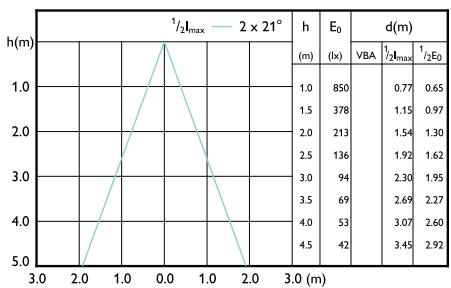

## Beam Diagrams

MASTER LEDspotMV 35W GU10 36D 260lm

MASTER LEDspotMV 35W GU10 60D 260lm

MASTER LEDspotMV 50W GU10 36D 355lm

MASTER LEDspotMV 50W GU10 60D 355lm

MASTER LEDspotMV 35W GU10 922-927 36D

MASTER LEDspotMV 50W GU10 922-927 36D