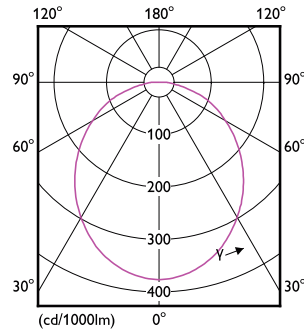

MASTER LEDspot MV