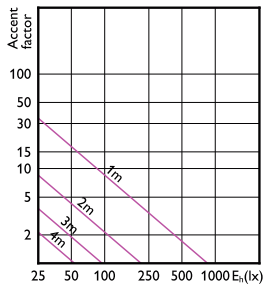

## Temperatura

Order Code	Full Product Name	Temp. massima involucro (Nom)
70773900	MASTER LED spot VLE D 3.7-35W GU10 927 36D	80 °C
70775300	MASTER LED spot VLE D 3.7-35W GU10 930 36D	80 °C
70777700	MASTER LED spot VLE D 3.7-35W GU10 940 36D	80 °C
70779100	MASTER LED spot VLE D 3.7-35W GU10 927 60D	80 °C
70781400	MASTER LED spot VLE D 3.7-35W GU10 930 60D	80 °C
70783800	MASTER LED spot VLE D 3.7-35W GU10 940 60D	80 °C
70785200	MASTER LED spot VLE D 4.9-50W GU10 927 36D	80 °C
70731900	Master LED 5-50W GU10 927 36D Dim	80 °C
70787600	MASTER LED spot VLE D 4.9-50W GU10 930 36D	80 °C
75592100	Master LED 5-50W GU10 930 36D Dim	80 °C
70789000	MASTER LED spot VLE D 4.9-50W GU10 940 36D	80 °C
75594500	Master LED 5-50W GU10 940 36D Dim	80 °C
70791300	MASTER LED spot VLE D 4.9-50W GU10 927 60D	80 °C
70793700	MASTER LED spot VLE D 4.9-50W GU10 930 60D	80 °C
70795100	MASTER LED spot VLE D 4.9-50W GU10 940 60D	80 °C
70809500	MASTER LED spot VLE DT 3.7-35W GU10 927 36D	80 °C
70811800	MASTER LED spot VLE DT 4.9-50W GU10 927 36D	80 °C
67541700	MASTER LED spot VLE D 6.2-80W GU10 927 36D	80 °C
66271400	MASTER LED spot VLE DT 6.2-80W GU10 927 36D	75 °C
70523700	MASTER LED spot VLE D 6.2-80W GU10 940 36D	80 °C
70525100	MASTER LED spot VLE D 6.2-80W GU10 930 36D	80 °C
70607400	MASTER LED spot VLE D 6.2-80W GU10 965 36D	80 °C
70609800	MASTER LED spot VLE D 650lm GU10 930 120D	80 °C
70611100	MASTER LED spot VLE D 680lm GU10 940 120D	80 °C
70613500	MASTER LED spot VLE D 680lm GU10 965 120D	80 °C

## Accent Diagrams

MASTER LEDspotMV 35W GU10 36D 260lm

MASTER LEDspotMV 35W GU10 60D 260lm

MASTER LEDspotMV 50W GU10 36D 355lm

MASTER LEDspotMV 50W GU10 60D 355lm

MASTER LEDspotMV 35W GU10 922-927 36D

MASTER LEDspotMV 50W GU10 922-927 36D