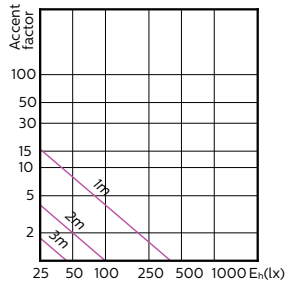

MASTER LEDspotMV 50W GU10 60D 355lm