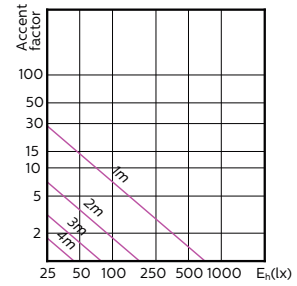

Accent Diagrams

MASTER LEDspotMV 50W GU10 36D 355lm