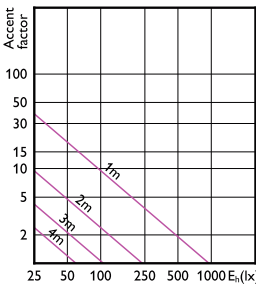

## Accent Diagrams

MASTER LEDspotMV 35W GU10 36D 260lm

MASTER LEDspotMV 35W GU10 60D 260lm

MASTER LEDspotMV 50W GU10 36D 355lm

MASTER LEDspotMV 50W GU10 60D 355lm

MASTER LEDspotMV 35W GU10 922-927 36D

MASTER LEDspotMV 50W GU10 922-927 36D