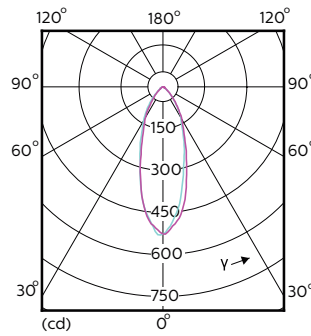

Temperatura

Order Code	Full Product Name	Temp. massima involucro (Nom)
70773900	MASTER LED spot VLE D 3.7-35W GU10 927 36D	80 °C
70775300	MASTER LED spot VLE D 3.7-35W GU10 930 36D	80 °C
70777700	MASTER LED spot VLE D 3.7-35W GU10 940 36D	80 °C
70779100	MASTER LED spot VLE D 3.7-35W GU10 927 60D	80 °C
70781400	MASTER LED spot VLE D 3.7-35W GU10 930 60D	80 °C
70783800	MASTER LED spot VLE D 3.7-35W GU10 940 60D	80 °C
70785200	MASTER LED spot VLE D 4.9-50W GU10 927 36D	80 °C
70731900	Master LED 5-50W GU10 927 36D Dim	80 °C
70787600	MASTER LED spot VLE D 4.9-50W GU10 930 36D	80 °C
75592100	Master LED 5-50W GU10 930 36D Dim	80 °C
70789000	MASTER LED spot VLE D 4.9-50W GU10 940 36D	80 °C
75594500	Master LED 5-50W GU10 940 36D Dim	80 °C
70791300	MASTER LED spot VLE D 4.9-50W GU10 927 60D	80 °C
70793700	MASTER LED spot VLE D 4.9-50W GU10 930 60D	80 °C
70795100	MASTER LED spot VLE D 4.9-50W GU10 940 60D	80 °C
70809500	MASTER LED spot VLE DT 3.7-35W GU10 927 36D	80 °C
70811800	MASTER LED spot VLE DT 4.9-50W GU10 927 36D	80 °C
67541700	MASTER LED spot VLE D 6.2-80W GU10 927 36D	80 °C
66271400	MASTER LED spot VLE DT 6.2-80W GU10 927 36D	75 °C
70523700	MASTER LED spot VLE D 6.2-80W GU10 940 36D	80 °C
70525100	MASTER LED spot VLE D 6.2-80W GU10 930 36D	80 °C
70607400	MASTER LED spot VLE D 6.2-80W GU10 965 36D	80 °C
70609800	MASTER LED spot VLE D 650lm GU10 930 120D	80 °C
70611100	MASTER LED spot VLE D 680lm GU10 940 120D	80 °C
70613500	MASTER LED spot VLE D 680lm GU10 965 120D	80 °C