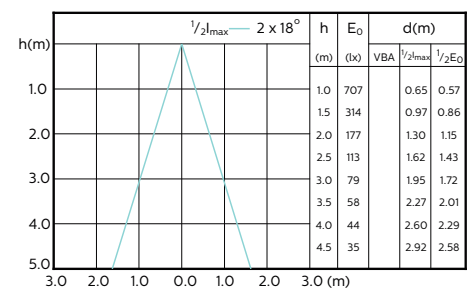

## Beam Diagrams

MASTER LEDspotMV 35W GU10 36D 260lm

MASTER LEDspotMV 35W GU10 60D 260lm

MASTER LEDspotMV 50W GU10 36D 355lm

MASTER LEDspotMV 50W GU10 60D 355lm

MASTER LEDspotMV 35W GU10 922-927 36D

MASTER LEDspotMV 50W GU10 922-927 36D