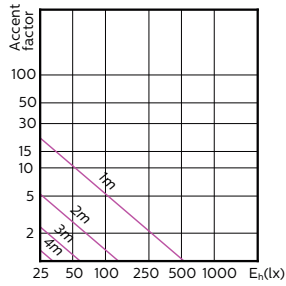

Accent Diagrams

MASTER LEDspotMV 35W GU10 36D 260lm