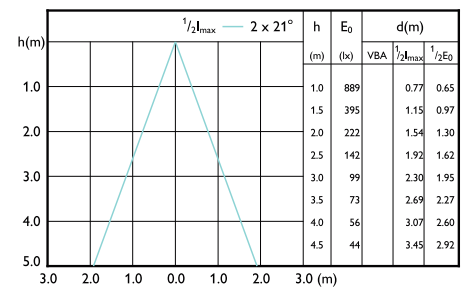

GU10 7.5-80W 680lm 36D 4000K GU10 15khrs