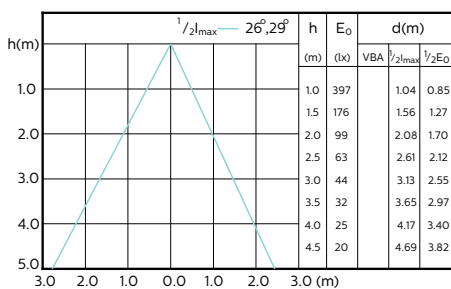

## Beam Diagrams

MASTER LEDspotMV 35W GU10 36D 260lm

MASTER LEDspotMV 35W GU10 60D 260lm

MASTER LEDspotMV 50W GU10 36D 355lm

MASTER LEDspotMV 50W GU10 60D 355lm

MASTER LEDspotMV 35W GU10 922-927 36D

MASTER LEDspotMV 50W GU10 922-927 36D