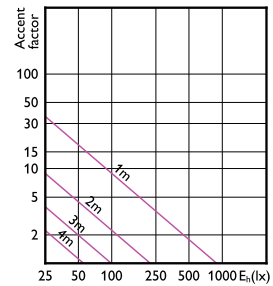

## Accent Diagrams

MASTER LEDspotMV 35W GU10 36D 260lm

MASTER LEDspotMV 35W GU10 60D 260lm

MASTER LEDspotMV 50W GU10 36D 355lm

MASTER LEDspotMV 50W GU10 60D 355lm

MASTER LEDspotMV 35W GU10 922-927 36D

MASTER LEDspotMV 50W GU10 922-927 36D