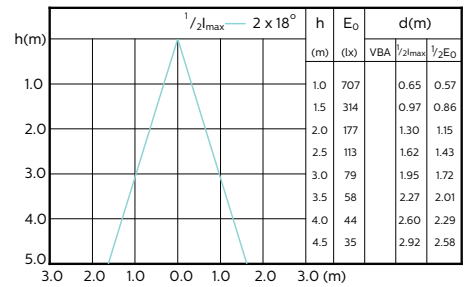

MASTER LEDspotMV 50W GU10 36D 355lm