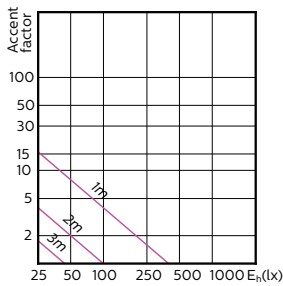

Order Code	Full Product Name	Beam Angle (Nom)	Kleurcode	Correlated Color Temperature (Nom)	Luminous Flux (Nom)
70787600	MASTER LED spot VLE D 4.9-50W GU10 930 36D	36 °	930	3000 K	365 lm
70789000	MASTER LED spot VLE D 4.9-50W GU10 940 36D	36 °	940	4000 K	380 lm
70791300	MASTER LED spot VLE D 4.9-50W GU10 927 60D	60 °	927	2700 K	355 lm
70793700	MASTER LED spot VLE D 4.9-50W GU10 930 60D	60 °	930	3000 K	365 lm
70795100	MASTER LED spot VLE D 4.9-50W GU10 940 60D	60 °	940	4000 K	380 lm
70809500	MASTER LED spot VLE DT 3.7-35W GU10 927 36D	36 °	922-927	-	260 lm
70811800	MASTER LED spot VLE DT 4.9-50W GU10 927 36D	36 °	922-927	-	355 lm

## Accent Diagrams

MASTER LEDspotMV 35W GU10 36D 260lm

MASTER LEDspotMV 35W GU10 60D 260lm

MASTER LEDspotMV 50W GU10 36D 355lm

MASTER LEDspotMV 50W GU10 60D 355lm

MASTER LEDspotMV 35W GU10 922-927 36D

MASTER LEDspotMV 50W GU10 922-927 36D