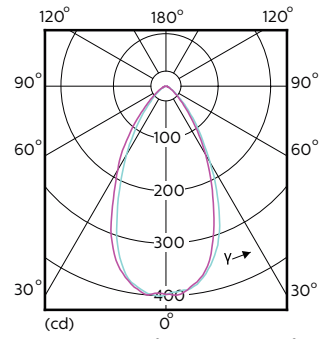

MASTER LEDspot MV GU10