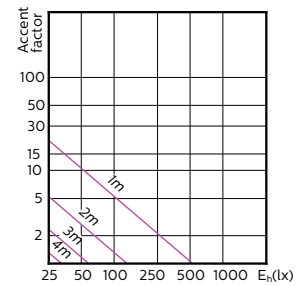

## Accent Diagrams

MASTER LEDspotMV 35W GU10 36D 260lm

MASTER LEDspotMV 35W GU10 60D 260lm

MASTER LEDspotMV 50W GU10 36D 355lm

MASTER LEDspotMV 50W GU10 60D 355lm

MASTER LEDspotMV 35W GU10 922-927 36D

MASTER LEDspotMV 50W GU10 922-927 36D