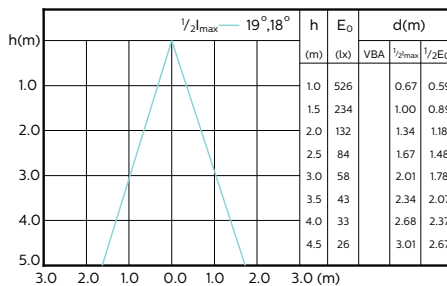

## Beam Diagrams

MASTER LEDspotMV 35W GU10 36D 260lm

MASTER LEDspotMV 35W GU10 60D 260lm

MASTER LEDspotMV 50W GU10 36D 355lm

MASTER LEDspotMV 50W GU10 60D 355lm

MASTER LEDspotMV 35W GU10 922-927 36D

MASTER LEDspotMV 50W GU10 922-927 36D