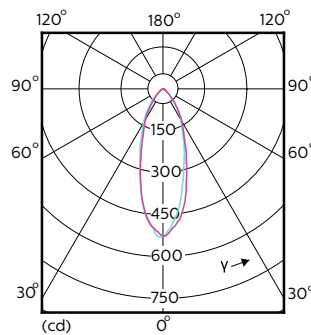

Eisen aan armatuurontwerp (2/2)

Order Code	Full Product Name	Luminous Intensity (Nom)
70773900	MASTER LED spot VLE D 3.7-35W GU10 927 36D	500 cd
70775300	MASTER LED spot VLE D 3.7-35W GU10 930 36D	500 cd
70777700	MASTER LED spot VLE D 3.7-35W GU10 940 36D	500 cd
70779100	MASTER LED spot VLE D 3.7-35W GU10 927 60D	330 cd
70781400	MASTER LED spot VLE D 3.7-35W GU10 930 60D	340 cd
70783800	MASTER LED spot VLE D 3.7-35W GU10 940 60D	350 cd
70785200	MASTER LED spot VLE D 4.9-50W GU10 927 36D	650 cd
70787600	MASTER LED spot VLE D 4.9-50W GU10 930 36D	650 cd
70789000	MASTER LED spot VLE D 4.9-50W GU10 940 36D	700 cd
70791300	MASTER LED spot VLE D 4.9-50W GU10 927 60D	400 cd
70793700	MASTER LED spot VLE D 4.9-50W GU10 930 60D	400 cd
70795100	MASTER LED spot VLE D 4.9-50W GU10 940 60D	400 cd
70809500	MASTER LED spot VLE DT 3.7-35W GU10 927 36D	500 cd
70811800	MASTER LED spot VLE DT 4.9-50W GU10 927 36D	650 cd