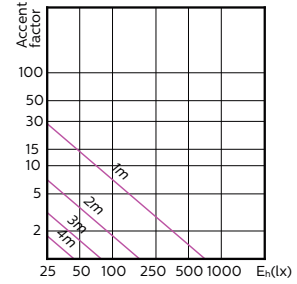

MASTER LEDspotMV 50W GU10 36D 355lm