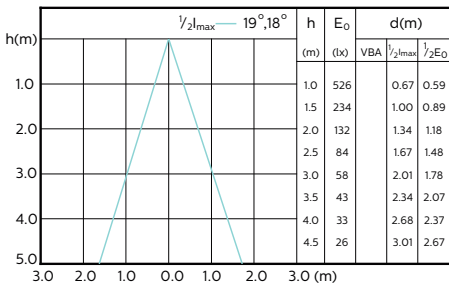

Beam Diagrams

MASTER LEDspotMV 35W GU10 36D 260lm