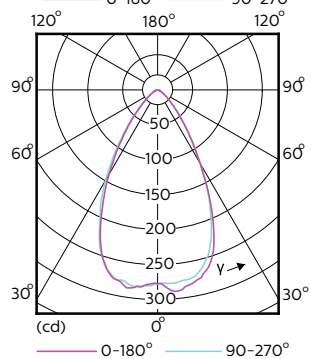

Eisen aan armatuurontwerp (2/2)

Order Code	Full Product Name	Luminous Intensity (Nom)
70773900	MASTER LED spot VLE D 3.7-35W GU10 927 36D	500 cd
70775300	MASTER LED spot VLE D 3.7-35W GU10 930 36D	500 cd
70777700	MASTER LED spot VLE D 3.7-35W GU10 940 36D	500 cd
70779100	MASTER LED spot VLE D 3.7-35W GU10 927 60D	330 cd
70781400	MASTER LED spot VLE D 3.7-35W GU10 930 60D	340 cd
70783800	MASTER LED spot VLE D 3.7-35W GU10 940 60D	350 cd
70785200	MASTER LED spot VLE D 4.9-50W GU10 927 36D	650 cd
70787600	MASTER LED spot VLE D 4.9-50W GU10 930 36D	650 cd
70789000	MASTER LED spot VLE D 4.9-50W GU10 940 36D	700 cd
70791300	MASTER LED spot VLE D 4.9-50W GU10 927 60D	400 cd
70793700	MASTER LED spot VLE D 4.9-50W GU10 930 60D	400 cd
70795100	MASTER LED spot VLE D 4.9-50W GU10 940 60D	400 cd
70809500	MASTER LED spot VLE DT 3.7-35W GU10 927 36D	500 cd
70811800	MASTER LED spot VLE DT 4.9-50W GU10 927 36D	650 cd