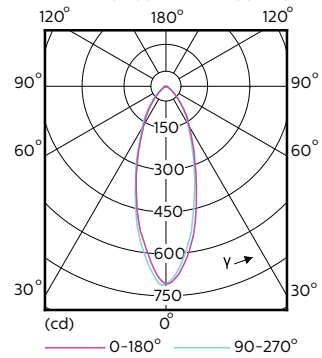

MASTER LEDspot MV GU10