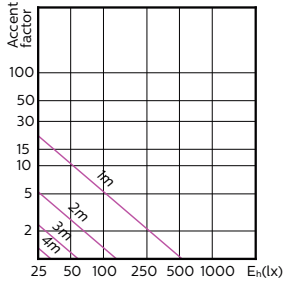

MASTER LEDspot MV GU10

Accent Diagrams

MASTER LEDspotMV 35W GU10 36D 260lm