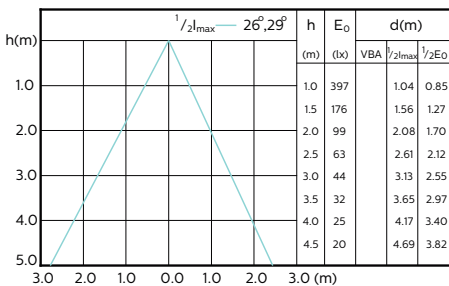

## Beam Diagrams

MASTER LEDspotMV 35W GU10 36D 260lm

MASTER LEDspotMV 35W GU10 60D 260lm

MASTER LEDspotMV 50W GU10 36D 355lm

MASTER LEDspotMV 50W GU10 60D 355lm

MASTER LEDspotMV 35W GU10 922-927 36D

MASTER LEDspotMV 50W GU10 922-927 36D