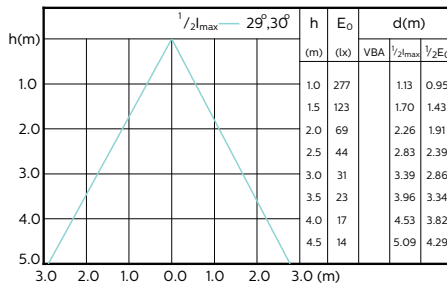

MASTER LEDspotMV 35W GU10 60D 260lm