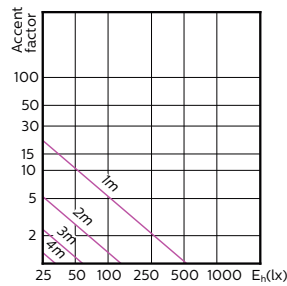

## Accent Diagrams

MASTER LEDspotMV 35W GU10 36D 260lm

MASTER LEDspotMV 35W GU10 60D 260lm

MASTER LEDspotMV 50W GU10 36D 355lm

MASTER LEDspotMV 50W GU10 60D 355lm

MASTER LEDspotMV 35W GU10 922-927 36D

MASTER LEDspotMV 50W GU10 922-927 36D