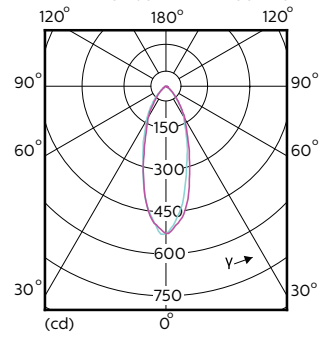

MASTER LEDspot MV GU10