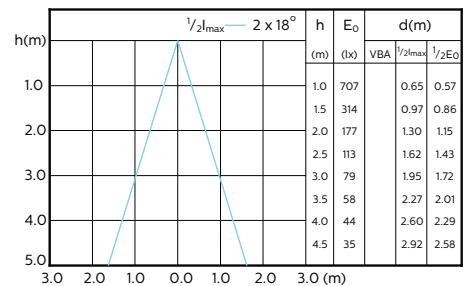

## Beam Diagrams

MASTER LEDspotMV 35W GU10 36D 260lm

MASTER LEDspotMV 35W GU10 60D 260lm

MASTER LEDspotMV 50W GU10 36D 355lm

MASTER LEDspotMV 50W GU10 60D 355lm

MASTER LEDspotMV 35W GU10 922-927 36D

MASTER LEDspotMV 50W GU10 922-927 36D