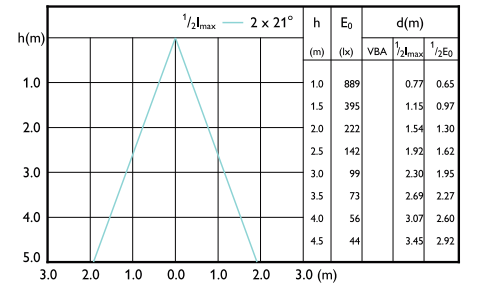

GU10 7.5-80W 680lm 36D 4000K GU10 15khrs