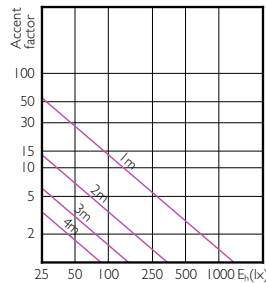

MASTER LEDspotMV 80W GU10 865 36D VLE