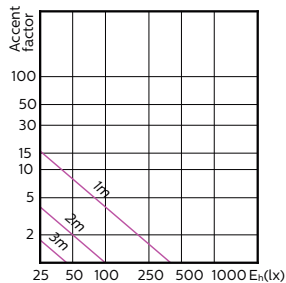

MASTER LEDspotMV 50W GU10 60D 355lm