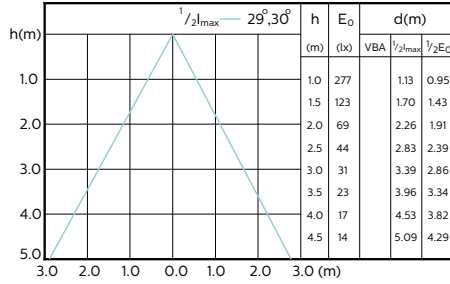

MASTER LEDspotMV 50W GU10 922-927 36D

GU10 7.5-80W 650lm 2700K GU10 D 25khrs

GU10 7.5-80W 680lm 36D 4000K GU10 15khrs

MASTER LEDspot MV

Beam Diagrams

MASTER LEDspotMV 35W GU10 36D 260lm

MASTER LEDspotMV 35W GU10 60D 260lm