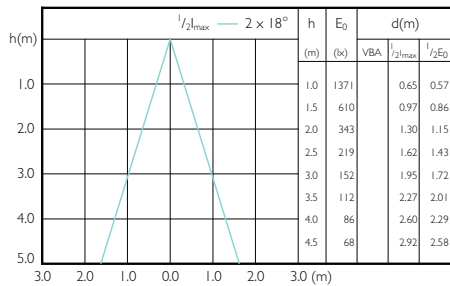

MASTER LEDspotMV 80W GU10 865 36D VLE