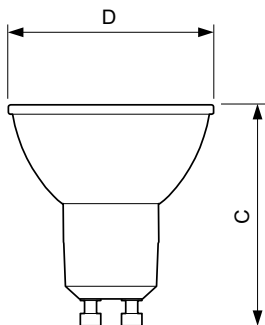

Beneficii

Caracteristici

Cerere

Warnings and safety

MASTER LEDspot MV

Versions

Cote

Product	D	C
MASTER LED spot VLE D 680lm GU10 965 120D	50 mm	54 mm
MASTER LED spot VLE D 6.2-80W GU10 940 36D	50 mm	54 mm
MASTER LED spot VLE D 680lm GU10 940 120D	50 mm	54 mm
MASTER LED spot VLE D 650lm GU10 930 120D	50 mm	54 mm
MASTER LED spot VLE D 6.2-80W GU10 930 36D	50 mm	54 mm
MASTER LED spot VLE D 7-80W GU10 865 36D	50 mm	54 mm
MASTER LED spot VLE DT 4.9-50W GU10 927 36D	50 mm	54 mm
MASTER LED spot VLE DT 3.7-35W GU10 927 36D	50 mm	54 mm
MASTER LED spot VLE D 4.9-50W GU10 940 60D	50 mm	54 mm
MASTER LED spot VLE D 4.9-50W GU10 927 60D	50 mm	54 mm
MASTER LED spot VLE D 4.9-50W GU10 930 60D	50 mm	54 mm
MASTER LED spot VLE D 4.9-50W GU10 930 36D	50 mm	54 mm
MASTER LED spot VLE D 4.9-50W GU10 940 36D	50 mm	54 mm
MASTER LED spot VLE D 4.9-50W GU10 927 36D	50 mm	54 mm
MASTER LED spot VLE D 3.7-35W GU10 940 60D	50 mm	54 mm
MASTER LED spot VLE D 3.7-35W GU10 930 60D	50 mm	54 mm
MASTER LED spot VLE D 3.7-35W GU10 927 60D	50 mm	54 mm
MASTER LED spot VLE D 3.7-35W GU10 940 36D	50 mm	54 mm
MASTER LED spot VLE D 3.7-35W GU10 930 36D	50 mm	54 mm
MASTER LED spot VLE D 3.7-35W GU10 927 36D	50 mm	54 mm