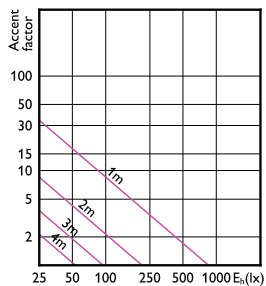

120°

180°

(cd) 0° 180° 120°
 0-180° 90-270°

(cd) 0° 180° 120°

(cd) 0° 180° 120°
 0-180° 90-270°

(cd) 0° 180° 120°
 0-180° 90-270°

(cd) 0° 180° 120°

MASTER LEDspot MV

Accent Diagrams

MASTER LEDspotMV 35W GU10 36D 260lm

MASTER LEDspotMV 35W GU10 60D 260lm

MASTER LEDspotMV 50W GU10 36D 355lm

MASTER LEDspotMV 50W GU10 60D 355lm

MASTER LEDspotMV 80W GU10 865 36D VLE

MASTER LEDspotMV 35W GU10 922-927 36D