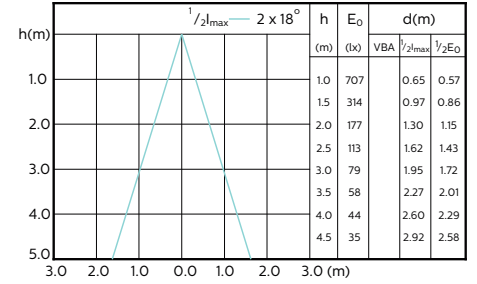

MASTER LEDspotMV 50W GU10 922-927 36D

GU10 7.5-80W 650lm 2700K GU10 D 25khrs

GU10 7.5-80W 680lm 36D 4000K GU10 15khrs

MASTER LEDspot MV

Beam Diagrams

MASTER LEDspotMV 35W GU10 36D 260lm

MASTER LEDspotMV 35W GU10 60D 260lm