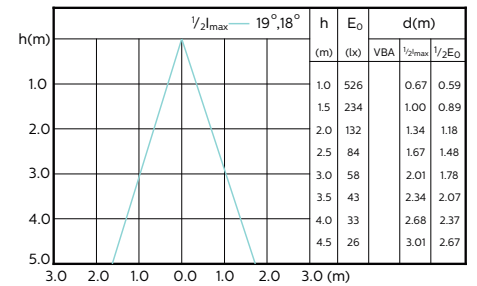

MASTER LEDspotMV 35W GU10 922-927 36D