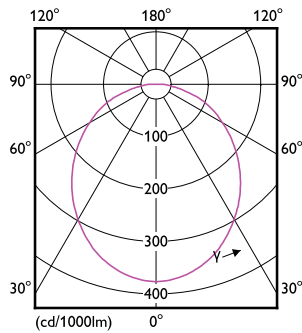

Temperature

Order Code	Full Product Name	Maximum T-case (nom.)
70773900	MASTER LED spot VLE D 3.7-35W GU10 927 36D	80 °C
70775300	MASTER LED spot VLE D 3.7-35W GU10 930 36D	80 °C
70777700	MASTER LED spot VLE D 3.7-35W GU10 940 36D	80 °C
70779100	MASTER LED spot VLE D 3.7-35W GU10 927 60D	80 °C
70781400	MASTER LED spot VLE D 3.7-35W GU10 930 60D	80 °C
70783800	MASTER LED spot VLE D 3.7-35W GU10 940 60D	80 °C
70785200	MASTER LED spot VLE D 4.9-50W GU10 927 36D	80 °C
70787600	MASTER LED spot VLE D 4.9-50W GU10 930 36D	80 °C
70789000	MASTER LED spot VLE D 4.9-50W GU10 940 36D	80 °C
70791300	MASTER LED spot VLE D 4.9-50W GU10 927 60D	80 °C
70793700	MASTER LED spot VLE D 4.9-50W GU10 930 60D	80 °C
70795100	MASTER LED spot VLE D 4.9-50W GU10 940 60D	80 °C
70801900	MASTER LED spot VLE D 7-80W GU10 865 36D	85 °C
70809500	MASTER LED spot VLE DT 3.7-35W GU10 927 36D	80 °C
70811800	MASTER LED spot VLE DT 4.9-50W GU10 927 36D	80 °C
70523700	MASTER LED spot VLE D 6.2-80W GU10 940 36D	80 °C
70525100	MASTER LED spot VLE D 6.2-80W GU10 930 36D	80 °C
70609800	MASTER LED spot VLE D 650lm GU10 930 120D	80 °C
70611100	MASTER LED spot VLE D 680lm GU10 940 120D	80 °C
70613500	MASTER LED spot VLE D 680lm GU10 965 120D	80 °C

120°

180°

(cd) 0° 180° 120°
 0-180° 90-270°

(cd) 0° 180° 120°

(cd) 0° 180° 120°
 0-180° 90-270°

(cd) 0° 180° 120°
 0-180° 90-270°

(cd) 0° 180° 120°

MASTER LEDspot MV