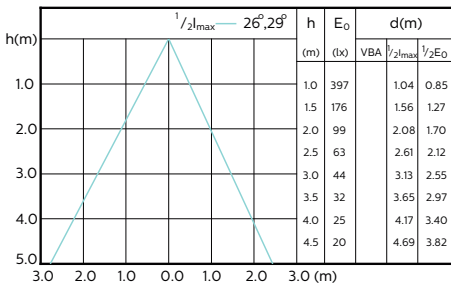

MASTER LEDspotMV 50W GU10 60D 355lm