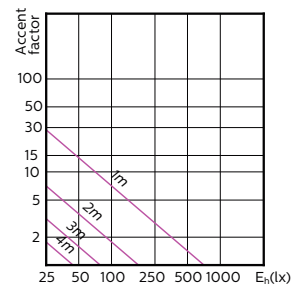

Accent Diagrams

MASTER LEDspotMV 50W GU10 36D 355lm