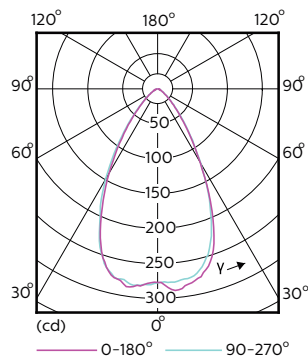

Temperature

Order Code	Full Product Name	Maximum T-case (nom.)
70773900	MASTER LED spot VLE D 3.7-35W GU10 927 36D	80 °C
70775300	MASTER LED spot VLE D 3.7-35W GU10 930 36D	80 °C
70777700	MASTER LED spot VLE D 3.7-35W GU10 940 36D	80 °C
70779100	MASTER LED spot VLE D 3.7-35W GU10 927 60D	80 °C
70781400	MASTER LED spot VLE D 3.7-35W GU10 930 60D	80 °C
70783800	MASTER LED spot VLE D 3.7-35W GU10 940 60D	80 °C
70785200	MASTER LED spot VLE D 4.9-50W GU10 927 36D	80 °C
70787600	MASTER LED spot VLE D 4.9-50W GU10 930 36D	80 °C
70789000	MASTER LED spot VLE D 4.9-50W GU10 940 36D	80 °C
70791300	MASTER LED spot VLE D 4.9-50W GU10 927 60D	80 °C
70793700	MASTER LED spot VLE D 4.9-50W GU10 930 60D	80 °C
70795100	MASTER LED spot VLE D 4.9-50W GU10 940 60D	80 °C
70801900	MASTER LED spot VLE D 7-80W GU10 865 36D	85 °C
70809500	MASTER LED spot VLE DT 3.7-35W GU10 927 36D	80 °C
70811800	MASTER LED spot VLE DT 4.9-50W GU10 927 36D	80 °C
70523700	MASTER LED spot VLE D 6.2-80W GU10 940 36D	80 °C
70525100	MASTER LED spot VLE D 6.2-80W GU10 930 36D	80 °C
70609800	MASTER LED spot VLE D 650lm GU10 930 120D	80 °C
70611100	MASTER LED spot VLE D 680lm GU10 940 120D	80 °C
70613500	MASTER LED spot VLE D 680lm GU10 965 120D	80 °C