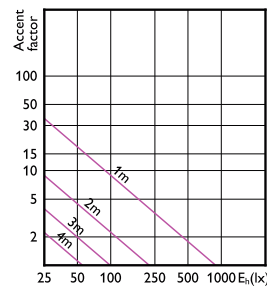

Order Code	Full Product Name	Unghi de distribuie luminoasă (nom.)	Cod culoare	Temperatură de culoare corelată (nom.)	Indice de redare a culorii (nom.)
70793700	MASTER LED spot VLE D 4.9-50W GU10 930 60D	60 °	930	3000 K	90
70795100	MASTER LED spot VLE D 4.9-50W GU10 940 60D	60 °	940	4000 K	90
70801900	MASTER LED spot VLE D 7-80W GU10 865 36D	36 °	865	6500 K	80
70809500	MASTER LED spot VLE DT 3.7-35W GU10 927 36D	36 °	922-927	-	90
70811800	MASTER LED spot VLE DT 4.9-50W GU10 927 36D	36 °	922-927	-	90
70523700	MASTER LED spot VLE D 6.2-80W GU10 940 36D	36 °	940	4000 K	90
70525100	MASTER LED spot VLE D 6.2-80W GU10 930 36D	36 °	930	3000 K	90
70609800	MASTER LED spot VLE D 650lm GU10 930 120D	120 °	930	3000 K	90
70611100	MASTER LED spot VLE D 680lm GU10 940 120D	120 °	940	4000 K	90
70613500	MASTER LED spot VLE D 680lm GU10 965 120D	120 °	6500	6500 K	90

120°

180°

(cd) 0° 180° 120°
 0-180° 90-270°

(cd) 0° 180° 120°

(cd) 0° 180° 120°
 0-180° 90-270°

(cd) 0° 180° 120°
 0-180° 90-270°

(cd) 0° 180° 120°

MASTER LEDspot MV

Accent Diagrams

MASTER LEDspotMV 35W GU10 36D 260lm

MASTER LEDspotMV 35W GU10 60D 260lm

MASTER LEDspotMV 50W GU10 36D 355lm

MASTER LEDspotMV 50W GU10 60D 355lm

MASTER LEDspotMV 80W GU10 865 36D VLE

MASTER LEDspotMV 35W GU10 922-927 36D