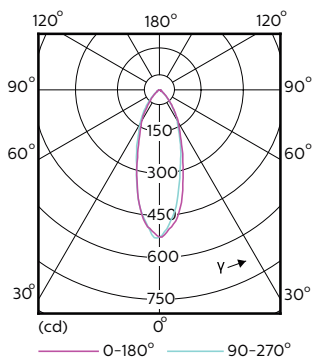

Temperature

Order Code	Full Product Name	Maximum T-case (nom.)
70773900	MASTER LED spot VLE D 3.7-35W GU10 927 36D	80 °C
70775300	MASTER LED spot VLE D 3.7-35W GU10 930 36D	80 °C
70777700	MASTER LED spot VLE D 3.7-35W GU10 940 36D	80 °C
70779100	MASTER LED spot VLE D 3.7-35W GU10 927 60D	80 °C
70781400	MASTER LED spot VLE D 3.7-35W GU10 930 60D	80 °C
70783800	MASTER LED spot VLE D 3.7-35W GU10 940 60D	80 °C
70785200	MASTER LED spot VLE D 4.9-50W GU10 927 36D	80 °C
70787600	MASTER LED spot VLE D 4.9-50W GU10 930 36D	80 °C
70789000	MASTER LED spot VLE D 4.9-50W GU10 940 36D	80 °C
70791300	MASTER LED spot VLE D 4.9-50W GU10 927 60D	80 °C
70793700	MASTER LED spot VLE D 4.9-50W GU10 930 60D	80 °C
70795100	MASTER LED spot VLE D 4.9-50W GU10 940 60D	80 °C
70801900	MASTER LED spot VLE D 7-80W GU10 865 36D	85 °C
70809500	MASTER LED spot VLE DT 3.7-35W GU10 927 36D	80 °C
70811800	MASTER LED spot VLE DT 4.9-50W GU10 927 36D	80 °C
70523700	MASTER LED spot VLE D 6.2-80W GU10 940 36D	80 °C
70525100	MASTER LED spot VLE D 6.2-80W GU10 930 36D	80 °C
70609800	MASTER LED spot VLE D 650lm GU10 930 120D	80 °C
70611100	MASTER LED spot VLE D 680lm GU10 940 120D	80 °C
70613500	MASTER LED spot VLE D 680lm GU10 965 120D	80 °C