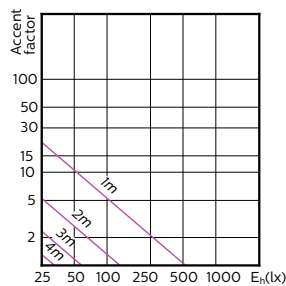

120°

180°

(cd) 0° 180° 120°
 0-180° 90-270°

(cd) 0° 180° 120°

(cd) 0° 180° 120°
 0-180° 90-270°

(cd) 0° 180° 120°
 0-180° 90-270°

(cd) 0° 180° 120°

MASTER LEDspot MV

Accent Diagrams

MASTER LEDspotMV 35W GU10 36D 260lm

MASTER LEDspotMV 35W GU10 60D 260lm

MASTER LEDspotMV 50W GU10 36D 355lm

MASTER LEDspotMV 50W GU10 60D 355lm

MASTER LEDspotMV 80W GU10 865 36D VLE

MASTER LEDspotMV 35W GU10 922-927 36D