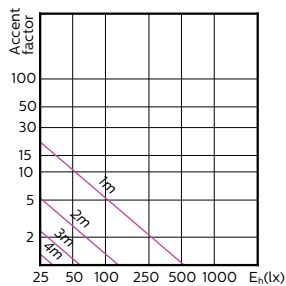

Accent Diagrams

MASTER LEDspotMV 35W GU10 36D 260lm