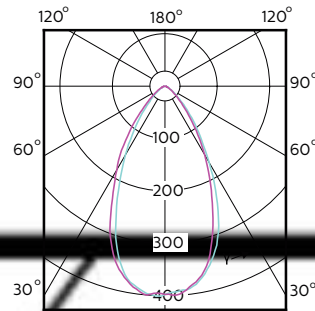

Order Code	Full Product Name	Flux luminos (nom.)	Intensitate luminoasă (nom.)
70525100	MASTER LED spot VLE D 6.2-80W GU10 930 36D	575 lm	850 cd
70609800	MASTER LED spot VLE D 650lm GU10 930 120D	650 lm	200 cd
70611100	MASTER LED spot VLE D 680lm GU10 940 120D	680 lm	200 cd
70613500	MASTER LED spot VLE D 680lm GU10 965 120D	680 lm	200 cd

120°

180°

(cd) 0° 180° 120°
 0-180° 90-270°

(cd) 0° 180° 120°

(cd) 0° 180° 120°
 0-180° 90-270°

(cd) 0° 180° 120°
 0-180° 90-270°

(cd) 0° 180° 120°

MASTER LEDspot MV