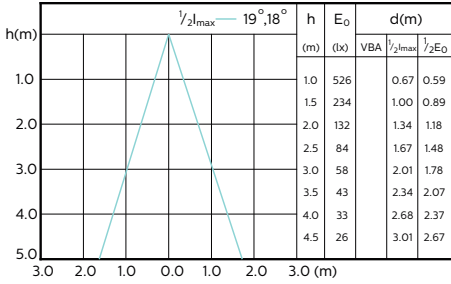

MASTER LEDspot MV

Beam Diagrams

MASTER LEDspotMV 35W GU10 36D 260lm