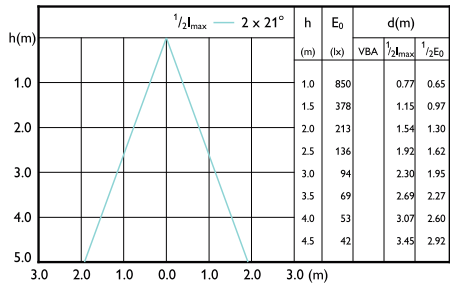

GU10 7.5-80W 650lm 2700K GU10 D 25khrs