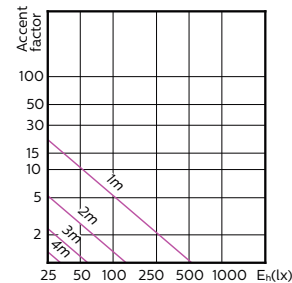

MASTER LEDspotMV 35W GU10 922-927 36D