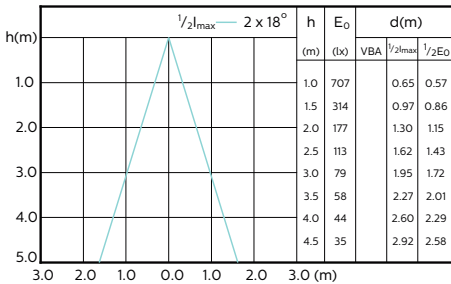

MASTER LEDspotMV 50W GU10 922-927 36D