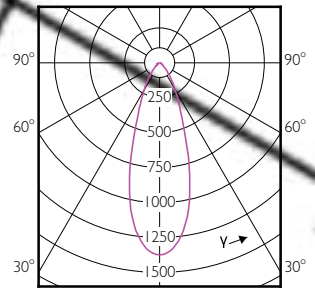

Temperature

Order Code	Full Product Name	Maximum T-case (nom.)
70773900	MASTER LED spot VLE D 3.7-35W GU10 927 36D	80 °C
70775300	MASTER LED spot VLE D 3.7-35W GU10 930 36D	80 °C
70777700	MASTER LED spot VLE D 3.7-35W GU10 940 36D	80 °C
70779100	MASTER LED spot VLE D 3.7-35W GU10 927 60D	80 °C
70781400	MASTER LED spot VLE D 3.7-35W GU10 930 60D	80 °C
70783800	MASTER LED spot VLE D 3.7-35W GU10 940 60D	80 °C
70785200	MASTER LED spot VLE D 4.9-50W GU10 927 36D	80 °C
70787600	MASTER LED spot VLE D 4.9-50W GU10 930 36D	80 °C
70789000	MASTER LED spot VLE D 4.9-50W GU10 940 36D	80 °C
70791300	MASTER LED spot VLE D 4.9-50W GU10 927 60D	80 °C
70793700	MASTER LED spot VLE D 4.9-50W GU10 930 60D	80 °C
70795100	MASTER LED spot VLE D 4.9-50W GU10 940 60D	80 °C
70801900	MASTER LED spot VLE D 7-80W GU10 865 36D	85 °C
70809500	MASTER LED spot VLE DT 3.7-35W GU10 927 36D	80 °C
70811800	MASTER LED spot VLE DT 4.9-50W GU10 927 36D	80 °C
70523700	MASTER LED spot VLE D 6.2-80W GU10 940 36D	80 °C
70525100	MASTER LED spot VLE D 6.2-80W GU10 930 36D	80 °C
70609800	MASTER LED spot VLE D 650lm GU10 930 120D	80 °C
70611100	MASTER LED spot VLE D 680lm GU10 940 120D	80 °C
70613500	MASTER LED spot VLE D 680lm GU10 965 120D	80 °C

120°

180°

(cd) 0° 180° 120°
 0-180° 90-270°

(cd) 0° 180° 120°

(cd) 0° 180° 120°
 0-180° 90-270°

(cd) 0° 180° 120°
 0-180° 90-270°

(cd) 0° 180° 120°

MASTER LEDspot MV