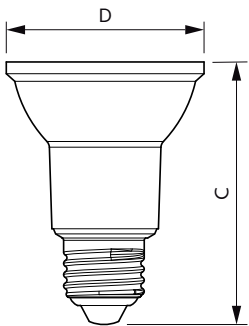

Benefits

Features

Application

MASTER LEDspot PAR

Versions

Dimensional drawing

Product	D	C
MAS LEDspot CLA D 9.5-75W 830 PAR30S 25D	95 mm	86 mm
MAS LEDspot CLA D 9.5-75W 840 PAR30S 25D	95 mm	86 mm
MAS LEDspot CLA D 9.5-75W 827 PAR30S 25D	95 mm	86 mm

Product	D	C
MAS LEDspot CLA ND 9-60W 827 PAR38 25D	122 mm	134 mm
MAS LEDspot CLA D 13-100W 827 PAR38 25D	122 mm	134 mm

Product	D	C
MAS LEDspot CLA D 6-50W 827 PAR20 25D	64 mm	85 mm
MAS LEDspot CLA D 6-50W 830 PAR20 40D	64 mm	85 mm
MAS LEDspot CLA D 6-50W 840 PAR20 40D	64 mm	85 mm
MAS LEDspot CLA D 6-50W 827 PAR20 40D	64 mm	85 mm
MAS LEDspot CLA D 6-50W 830 PAR20 25D	64 mm	85 mm
MAS LEDspot CLA D 6-50W 840 PAR20 25D	64 mm	85 mm