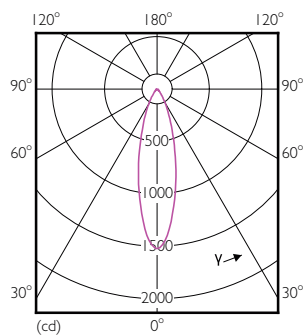

Mechanical and Housing

Order Code	Full Product Name	Bulb Shape
71356300	MAS LEDspot CLA D 6-50W 827 PAR20 25D	PAR20
71366200	MAS LEDspot CLA D 6-50W 830 PAR20 25D	PAR20
71368600	MAS LEDspot CLA D 6-50W 840 PAR20 25D	PAR20
71370900	MAS LEDspot CLA D 6-50W 827 PAR20 40D	PAR20
71372300	MAS LEDspot CLA D 6-50W 830 PAR20 40D	PAR20
71374700	MAS LEDspot CLA D 6-50W 840 PAR20 40D	PAR20
71376100	MAS LEDspot CLA D 13-100W 827 PAR38 25D	PAR38
71456000	MAS LEDspot CLA ND 9-60W 827 PAR38 25D	PAR38
71380800	MAS LEDspot CLA D 9.5-75W 827 PAR30S 25D	PAR30S
71384600	MAS LEDspot CLA D 9.5-75W 840 PAR30S 25D	PAR30S
71390700	MAS LEDspot CLA D 9.5-75W 830 PAR30S 25D	PAR30S