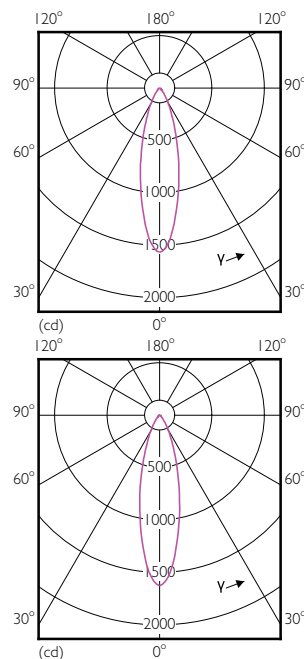

Mechanical and Housing

Order Code	Full Product Name	Bulb Shape
71356300	MAS LEDspot CLA D 6-50W 827 PAR20 25D	PAR20
71366200	MAS LEDspot CLA D 6-50W 830 PAR20 25D	PAR20
71368600	MAS LEDspot CLA D 6-50W 840 PAR20 25D	PAR20
71370900	MAS LEDspot CLA D 6-50W 827 PAR20 40D	PAR20
71372300	MAS LEDspot CLA D 6-50W 830 PAR20 40D	PAR20
71374700	MAS LEDspot CLA D 6-50W 840 PAR20 40D	PAR20
71376100	MAS LEDspot CLA D 13-100W 827 PAR38 25D	PAR38
71456000	MAS LEDspot CLA ND 9-60W 827 PAR38 25D	PAR38
71380800	MAS LEDspot CLA D 9.5-75W 827 PAR30S 25D	PAR30S
71384600	MAS LEDspot CLA D 9.5-75W 840 PAR30S 25D	PAR30S
71390700	MAS LEDspot CLA D 9.5-75W 830 PAR30S 25D	PAR30S