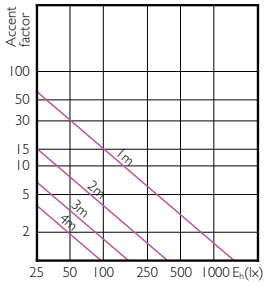

MASTER LEDspot PAR

Accent Diagrams

MASTER LEDspot PAR 50W E27 827 25D