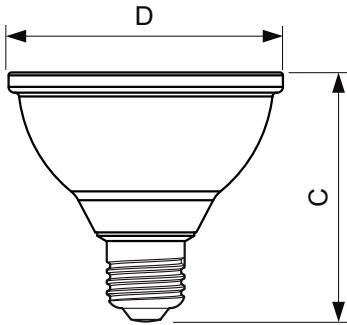

Benefits

Features

Application

MASTER LEDspot PAR

Versions

Dimensional drawing

Product	D	C
MAS LEDspot CLA D 9.5-75W 830 PAR30S 25D	95 mm	86 mm
MAS LEDspot CLA D 9.5-75W 840 PAR30S 25D	95 mm	86 mm
MAS LEDspot CLA D 9.5-75W 827 PAR30S 25D	95 mm	86 mm

Product	D	C
MAS LEDspot CLA ND 9-60W 827 PAR38 25D	122 mm	134 mm
MAS LEDspot CLA D 13-100W 827 PAR38 25D	122 mm	134 mm

Product	D	C
MAS LEDspot CLA D 6-50W 827 PAR20 25D	64 mm	85 mm
MAS LEDspot CLA D 6-50W 830 PAR20 40D	64 mm	85 mm
MAS LEDspot CLA D 6-50W 840 PAR20 40D	64 mm	85 mm
MAS LEDspot CLA D 6-50W 827 PAR20 40D	64 mm	85 mm
MAS LEDspot CLA D 6-50W 830 PAR20 25D	64 mm	85 mm
MAS LEDspot CLA D 6-50W 840 PAR20 25D	64 mm	85 mm