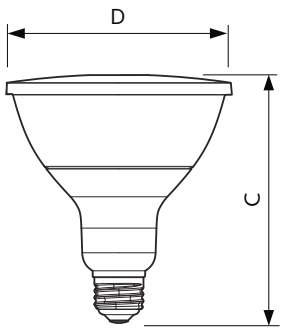

Benefits

Features

Application

MASTER LEDspot PAR

Versions

Dimensional drawing

Product	D	C
MAS LEDspot CLA D 9.5-75W 830 PAR30S 25D	95 mm	86 mm
MAS LEDspot CLA D 9.5-75W 840 PAR30S 25D	95 mm	86 mm
MAS LEDspot CLA D 9.5-75W 827 PAR30S 25D	95 mm	86 mm

Product	D	C
MAS LEDspot CLA ND 9-60W 827 PAR38 25D	122 mm	134 mm
MAS LEDspot CLA D 13-100W 827 PAR38 25D	122 mm	134 mm

Product	D	C
MAS LEDspot CLA D 6-50W 827 PAR20 25D	64 mm	85 mm
MAS LEDspot CLA D 6-50W 830 PAR20 40D	64 mm	85 mm
MAS LEDspot CLA D 6-50W 840 PAR20 40D	64 mm	85 mm
MAS LEDspot CLA D 6-50W 827 PAR20 40D	64 mm	85 mm
MAS LEDspot CLA D 6-50W 830 PAR20 25D	64 mm	85 mm
MAS LEDspot CLA D 6-50W 840 PAR20 25D	64 mm	85 mm