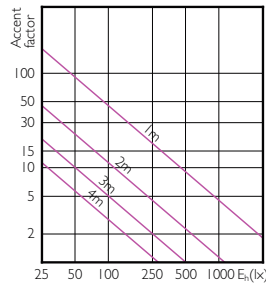

Accent Diagrams

MASTER LEDspot PAR 100W E27 827 25D