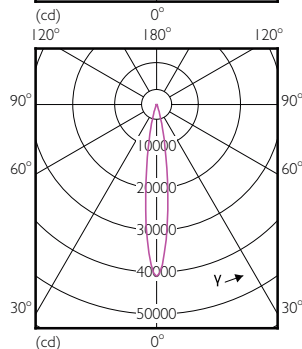

MASTER LEDspot PAR

Order Code	Full Product Name	Bulb Shape
929001374708	Master LED PAR30L 40W 30D 827	PAR30L
929001374808	Master LED PAR30L 40W 30D 830	PAR30L

Order Code	Full Product Name	Bulb Shape
929001374908	Master LED PAR30L 40W 30D 840	PAR30L
929001375008	Master LED PAR30L 40W 30D 857	PAR30L

Temperature

Order Code	Full Product Name	T-Case Maximum (Nom)
929001317408	MAS LEDspot D 6-50W E27 827 PAR20 25D	-
929001322508	MAS LEDspot D 13-100W E27 927 PAR38 25D	-
929001354808	Master LED PAR30L 32W 30D 840	79 °C
929001354908	Master LED PAR30L 32W 30D 857	79 °C
929001374308	Master LED PAR30L 40W 15D 827	90 °C
929001374408	Master LED PAR30L 40W 15D 830	90 °C
929001374508	Master LED PAR30L 40W 15D 840	90 °C
929001374608	Master LED PAR30L 40W 15D 857	90 °C
929001374708	Master LED PAR30L 40W 30D 827	90 °C
929001374808	Master LED PAR30L 40W 30D 830	90 °C
929001374908	Master LED PAR30L 40W 30D 840	90 °C
929001375008	Master LED PAR30L 40W 30D 857	90 °C