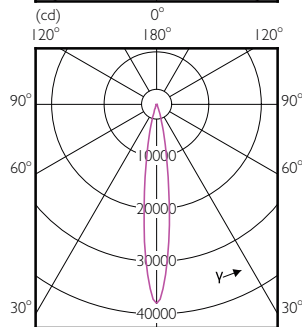

MASTER LEDspot PAR

Order Code	Full Product Name	Bulb Shape
929001374708	Master LED PAR30L 40W 30D 827	PAR30L
929001374808	Master LED PAR30L 40W 30D 830	PAR30L

Order Code	Full Product Name	Bulb Shape
929001374908	Master LED PAR30L 40W 30D 840	PAR30L
929001375008	Master LED PAR30L 40W 30D 857	PAR30L

Temperature

Order Code	Full Product Name	T-Case Maximum (Nom)
929001317408	MAS LEDspot D 6-50W E27 827 PAR20 25D	-
929001322508	MAS LEDspot D 13-100W E27 927 PAR38 25D	-
929001354808	Master LED PAR30L 32W 30D 840	79 °C
929001354908	Master LED PAR30L 32W 30D 857	79 °C
929001374308	Master LED PAR30L 40W 15D 827	90 °C
929001374408	Master LED PAR30L 40W 15D 830	90 °C
929001374508	Master LED PAR30L 40W 15D 840	90 °C
929001374608	Master LED PAR30L 40W 15D 857	90 °C
929001374708	Master LED PAR30L 40W 30D 827	90 °C
929001374808	Master LED PAR30L 40W 30D 830	90 °C
929001374908	Master LED PAR30L 40W 30D 840	90 °C
929001375008	Master LED PAR30L 40W 30D 857	90 °C