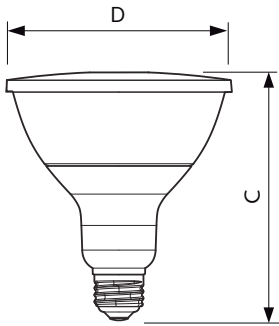

MASTER LEDspot PAR

Application

- Especially suitable for public areas like lobbies, corridors, stairwells and restaurants/bars

Versions

Dimensional drawing

Product	D	C
MAS LEDspot D 13-100W E27 927 PAR38 25D	122 mm	134 mm