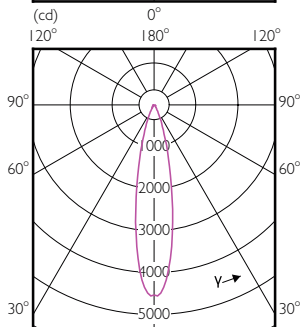

MASTER LEDspot PAR

Order Code	Full Product Name	Bulb Shape
929001374708	Master LED PAR30L 40W 30D 827	PAR30L
929001374808	Master LED PAR30L 40W 30D 830	PAR30L

Order Code	Full Product Name	Bulb Shape
929001374908	Master LED PAR30L 40W 30D 840	PAR30L
929001375008	Master LED PAR30L 40W 30D 857	PAR30L

Temperature

Order Code	Full Product Name	T-Case Maximum (Nom)
929001317408	MAS LEDspot D 6-50W E27 827 PAR20 25D	-
929001322508	MAS LEDspot D 13-100W E27 927 PAR38 25D	-
929001354808	Master LED PAR30L 32W 30D 840	79 °C
929001354908	Master LED PAR30L 32W 30D 857	79 °C
929001374308	Master LED PAR30L 40W 15D 827	90 °C
929001374408	Master LED PAR30L 40W 15D 830	90 °C
929001374508	Master LED PAR30L 40W 15D 840	90 °C
929001374608	Master LED PAR30L 40W 15D 857	90 °C
929001374708	Master LED PAR30L 40W 30D 827	90 °C
929001374808	Master LED PAR30L 40W 30D 830	90 °C
929001374908	Master LED PAR30L 40W 30D 840	90 °C
929001375008	Master LED PAR30L 40W 30D 857	90 °C