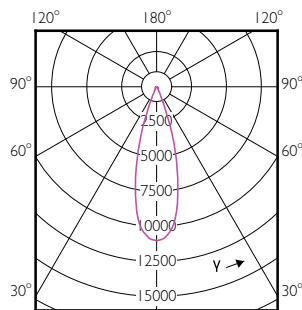

MASTER LEDspot PAR

Order Code	Full Product Name	Bulb Shape
929001374708	Master LED PAR30L 40W 30D 827	PAR30L
929001374808	Master LED PAR30L 40W 30D 830	PAR30L

Order Code	Full Product Name	Bulb Shape
929001374908	Master LED PAR30L 40W 30D 840	PAR30L
929001375008	Master LED PAR30L 40W 30D 857	PAR30L

Temperature

Order Code	Full Product Name	T-Case Maximum (Nom)
929001317408	MAS LEDspot D 6-50W E27 827 PAR20 25D	-
929001322508	MAS LEDspot D 13-100W E27 927 PAR38 25D	-
929001354808	Master LED PAR30L 32W 30D 840	79 °C
929001354908	Master LED PAR30L 32W 30D 857	79 °C
929001374308	Master LED PAR30L 40W 15D 827	90 °C
929001374408	Master LED PAR30L 40W 15D 830	90 °C
929001374508	Master LED PAR30L 40W 15D 840	90 °C
929001374608	Master LED PAR30L 40W 15D 857	90 °C
929001374708	Master LED PAR30L 40W 30D 827	90 °C
929001374808	Master LED PAR30L 40W 30D 830	90 °C
929001374908	Master LED PAR30L 40W 30D 840	90 °C
929001375008	Master LED PAR30L 40W 30D 857	90 °C