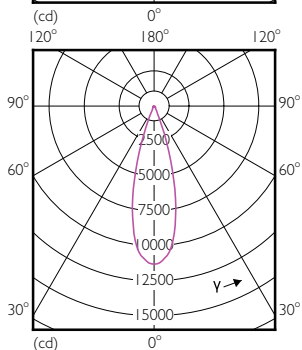

MASTER LEDspot PAR

Order Code	Full Product Name	Bulb Shape
929001374708	Master LED PAR30L 40W 30D 827	PAR30L
929001374808	Master LED PAR30L 40W 30D 830	PAR30L

Order Code	Full Product Name	Bulb Shape
929001374908	Master LED PAR30L 40W 30D 840	PAR30L
929001375008	Master LED PAR30L 40W 30D 857	PAR30L

Temperature

Order Code	Full Product Name	T-Case Maximum (Nom)
929001317408	MAS LEDspot D 6-50W E27 827 PAR20 25D	-
929001322508	MAS LEDspot D 13-100W E27 927 PAR38 25D	-
929001354808	Master LED PAR30L 32W 30D 840	79 °C
929001354908	Master LED PAR30L 32W 30D 857	79 °C
929001374308	Master LED PAR30L 40W 15D 827	90 °C
929001374408	Master LED PAR30L 40W 15D 830	90 °C
929001374508	Master LED PAR30L 40W 15D 840	90 °C
929001374608	Master LED PAR30L 40W 15D 857	90 °C
929001374708	Master LED PAR30L 40W 30D 827	90 °C
929001374808	Master LED PAR30L 40W 30D 830	90 °C
929001374908	Master LED PAR30L 40W 30D 840	90 °C
929001375008	Master LED PAR30L 40W 30D 857	90 °C