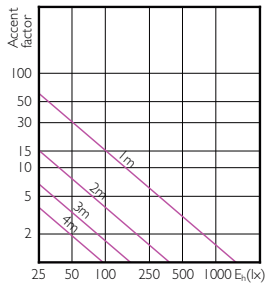

Accent Diagrams

MASTER LEDspot PAR 50W E27 827 25D