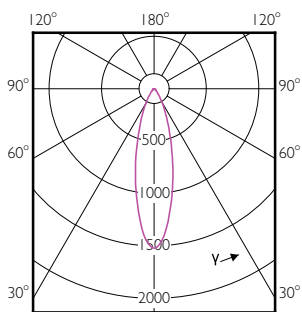

MASTER LEDspot PAR

Order Code	Full Product Name	Bulb Shape
929001374708	Master LED PAR30L 40W 30D 827	PAR30L
929001374808	Master LED PAR30L 40W 30D 830	PAR30L

Order Code	Full Product Name	Bulb Shape
929001374908	Master LED PAR30L 40W 30D 840	PAR30L
929001375008	Master LED PAR30L 40W 30D 857	PAR30L

Temperature

Order Code	Full Product Name	T-Case Maximum (Nom)
929001317408	MAS LEDspot D 6-50W E27 827 PAR20 25D	-
929001322508	MAS LEDspot D 13-100W E27 927 PAR38 25D	-
929001354808	Master LED PAR30L 32W 30D 840	79 °C
929001354908	Master LED PAR30L 32W 30D 857	79 °C
929001374308	Master LED PAR30L 40W 15D 827	90 °C
929001374408	Master LED PAR30L 40W 15D 830	90 °C
929001374508	Master LED PAR30L 40W 15D 840	90 °C
929001374608	Master LED PAR30L 40W 15D 857	90 °C
929001374708	Master LED PAR30L 40W 30D 827	90 °C
929001374808	Master LED PAR30L 40W 30D 830	90 °C
929001374908	Master LED PAR30L 40W 30D 840	90 °C
929001375008	Master LED PAR30L 40W 30D 857	90 °C