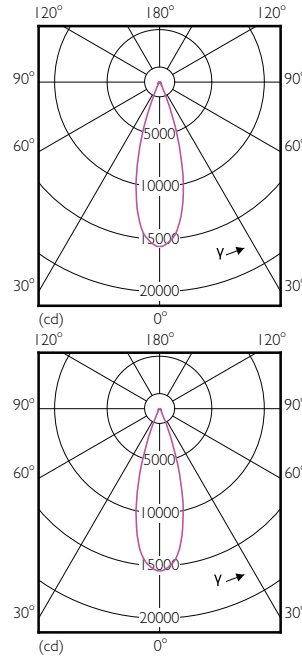

MASTER LEDspot PAR