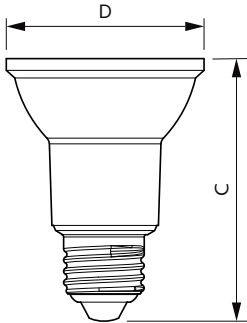

MASTER LEDspot PAR

Dimensional drawing

Product	D	C
MAS LEDspot D 6-50W E27 827 PAR20 25D	64 mm	85 mm

Approval and Application	
Energy Efficiency Label (EEL)	A+
Operating and Electrical	
Input Frequency	50 to 60 Hz
Voltage (Nom)	220-240 V
Starting Time (Nom)	0.5 s
General Information	
Cap-Base	E27
Nominal Lifetime (Nom)	25000 h
Light Technical	
Llmf At End Of Nominal Lifetime (Nom)	70 %

Approval and Application

Order Code	Full Product Name	Energy Consumption kWh/1000 h
929001317408	MAS LEDspot D 6-50W E27 827 PAR20 25D	6 kWh
929001322508	MAS LEDspot D 13-100W E27 927 PAR38 25D	13 kWh
929001354808	Master LED PAR30L 32W 30D 840	32 kWh
929001354908	Master LED PAR30L 32W 30D 857	32 kWh
929001374308	Master LED PAR30L 40W 15D 827	40 kWh

Order Code	Full Product Name	Energy Consumption kWh/1000 h
929001374408	Master LED PAR30L 40W 15D 830	40 kWh
929001374508	Master LED PAR30L 40W 15D 840	40 kWh
929001374608	Master LED PAR30L 40W 15D 857	40 kWh
929001374708	Master LED PAR30L 40W 30D 827	40 kWh
929001374808	Master LED PAR30L 40W 30D 830	40 kWh
929001374908	Master LED PAR30L 40W 30D 840	40 kWh
929001375008	Master LED PAR30L 40W 30D 857	40 kWh

Controls and Dimming

Order Code	Full Product Name	Dimmable
929001317408	MAS LEDspot D 6-50W E27 827 PAR20 25D	Yes
929001322508	MAS LEDspot D 13-100W E27 927 PAR38 25D	Yes
929001354808	Master LED PAR30L 32W 30D 840	No
929001354908	Master LED PAR30L 32W 30D 857	No
929001374308	Master LED PAR30L 40W 15D 827	No
929001374408	Master LED PAR30L 40W 15D 830	No

Order Code	Full Product Name	Dimmable
929001374508	Master LED PAR30L 40W 15D 840	No
929001374608	Master LED PAR30L 40W 15D 857	No
929001374708	Master LED PAR30L 40W 30D 827	No
929001374808	Master LED PAR30L 40W 30D 830	No
929001374908	Master LED PAR30L 40W 30D 840	No
929001375008	Master LED PAR30L 40W 30D 857	No

Operating and Electrical