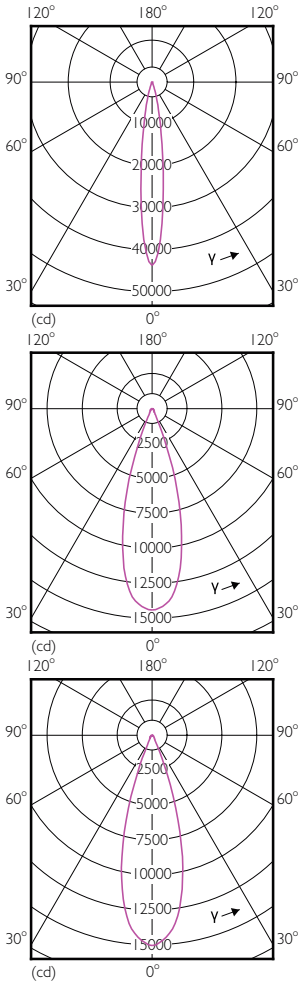

MASTER LEDspot PAR