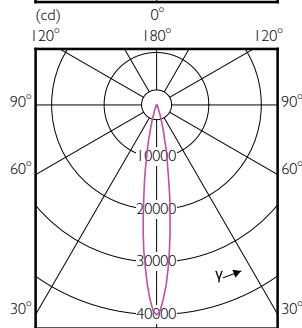

MASTER LEDspot PAR

Order Code	Full Product Name	Bulb Shape
929001374708	Master LED PAR30L 40W 30D 827	PAR30L
929001374808	Master LED PAR30L 40W 30D 830	PAR30L

Order Code	Full Product Name	Bulb Shape
929001374908	Master LED PAR30L 40W 30D 840	PAR30L
929001375008	Master LED PAR30L 40W 30D 857	PAR30L

Temperature

Order Code	Full Product Name	T-Case Maximum (Nom)
929001317408	MAS LEDspot D 6-50W E27 827 PAR20 25D	-
929001322508	MAS LEDspot D 13-100W E27 927 PAR38 25D	-
929001354808	Master LED PAR30L 32W 30D 840	79 °C
929001354908	Master LED PAR30L 32W 30D 857	79 °C
929001374308	Master LED PAR30L 40W 15D 827	90 °C
929001374408	Master LED PAR30L 40W 15D 830	90 °C
929001374508	Master LED PAR30L 40W 15D 840	90 °C
929001374608	Master LED PAR30L 40W 15D 857	90 °C
929001374708	Master LED PAR30L 40W 30D 827	90 °C
929001374808	Master LED PAR30L 40W 30D 830	90 °C
929001374908	Master LED PAR30L 40W 30D 840	90 °C
929001375008	Master LED PAR30L 40W 30D 857	90 °C