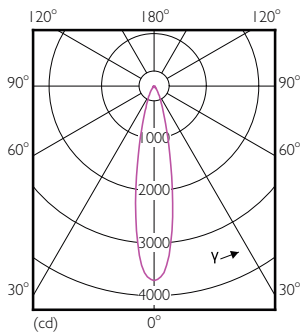

MASTER LEDspot PAR

Application

- Especially suitable for public areas like lobbies, corridors, stairwells and restaurants/bars

Versions

E27 PAR30S

Dimensional drawing

Product	D	C
MAS LEDspot CLA D 9.5-75W 827 PAR30S 25D	95 mm	86 mm