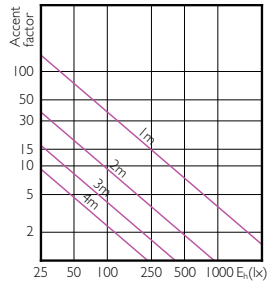

MASTER LEDspot PAR

Accent Diagrams

MASTER LEDspot PAR 75W E27 827 25D