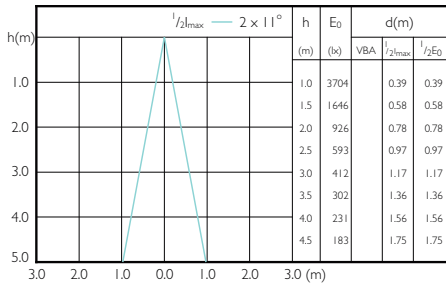

Beam Diagrams

MASTER LEDspot PAR 75W E27 827 25D