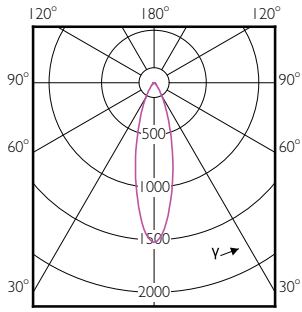

MASTER LEDspot PAR

Order Code	Full Product Name	Angolo del fascio (Nom)	Codice colore	Temperatura di colore correlata (Nom)	Indice di resa		
					dei colori (Nom)	Flusso luminoso (Nom)	Intensità luminosa (Nom)
71384600	MAS LEDspot CLA D 9.5-75W 840 PAR30S 25D	25°	840	4000 K	80	820 lm	3500 cd
71412600	MAS LEDspot D 9-70W E27 927 PAR30S 25D	25°	927	2700 K	90	630 lm	3000 cd
71390700	MAS LEDspot CLA D 9.5-75W 830 PAR30S 25D	25°	830	3000 K	80	760 lm	3500 cd

Meccanica e corpo

Order Code	Full Product Name	Forma lampadina
71356300	MAS LEDspot CLA D 6-50W 827 PAR20 25D	PAR20
71408900	MAS LEDspot D 6-50W E27 827 PAR20 25D	PAR20
71366200	MAS LEDspot CLA D 6-50W 830 PAR20 25D	PAR20
71368600	MAS LEDspot CLA D 6-50W 840 PAR20 25D	PAR20
71370900	MAS LEDspot CLA D 6-50W 827 PAR20 40D	PAR20
71372300	MAS LEDspot CLA D 6-50W 830 PAR20 40D	PAR20
71374700	MAS LEDspot CLA D 6-50W 840 PAR20 40D	PAR20
71376100	MAS LEDspot CLA D 13-100W 827 PAR38 25D	PAR38
71410200	MAS LEDspot D 13-100W E27 927 PAR38 25D	PAR38
71456000	MAS LEDspot CLA ND 9-60W 827 PAR38 25D	PAR38
71380800	MAS LEDspot CLA D 9.5-75W 827 PAR30S 25D	PAR30S
71384600	MAS LEDspot CLA D 9.5-75W 840 PAR30S 25D	PAR30S
71412600	MAS LEDspot D 9-70W E27 927 PAR30S 25D	PAR30S
71390700	MAS LEDspot CLA D 9.5-75W 830 PAR30S 25D	PAR30S