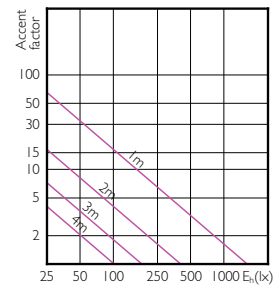

Accent Diagrams

MASTER LEDspot PAR 50W E27 840 25D