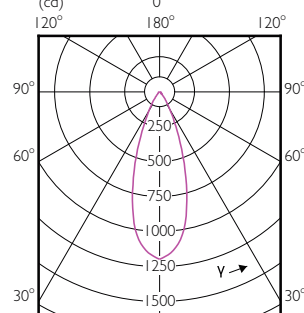

MASTER LEDspot PAR

Order Code	Full Product Name	Angolo del fascio (Nom)	Codice colore	Temperatura di colore correlata (Nom)	Indice di resa		
					dei colori (Nom)	Flusso luminoso (Nom)	Intensità luminosa (Nom)
71384600	MAS LEDspot CLA D 9.5-75W 840 PAR30S 25D	25°	840	4000 K	80	820 lm	3500 cd
71412600	MAS LEDspot D 9-70W E27 927 PAR30S 25D	25°	927	2700 K	90	630 lm	3000 cd
71390700	MAS LEDspot CLA D 9.5-75W 830 PAR30S 25D	25°	830	3000 K	80	760 lm	3500 cd

Meccanica e corpo

Order Code	Full Product Name	Forma lampadina
71356300	MAS LEDspot CLA D 6-50W 827 PAR20 25D	PAR20
71408900	MAS LEDspot D 6-50W E27 827 PAR20 25D	PAR20
71366200	MAS LEDspot CLA D 6-50W 830 PAR20 25D	PAR20
71368600	MAS LEDspot CLA D 6-50W 840 PAR20 25D	PAR20
71370900	MAS LEDspot CLA D 6-50W 827 PAR20 40D	PAR20
71372300	MAS LEDspot CLA D 6-50W 830 PAR20 40D	PAR20
71374700	MAS LEDspot CLA D 6-50W 840 PAR20 40D	PAR20
71376100	MAS LEDspot CLA D 13-100W 827 PAR38 25D	PAR38
71410200	MAS LEDspot D 13-100W E27 927 PAR38 25D	PAR38
71456000	MAS LEDspot CLA ND 9-60W 827 PAR38 25D	PAR38
71380800	MAS LEDspot CLA D 9.5-75W 827 PAR30S 25D	PAR30S
71384600	MAS LEDspot CLA D 9.5-75W 840 PAR30S 25D	PAR30S
71412600	MAS LEDspot D 9-70W E27 927 PAR30S 25D	PAR30S
71390700	MAS LEDspot CLA D 9.5-75W 830 PAR30S 25D	PAR30S