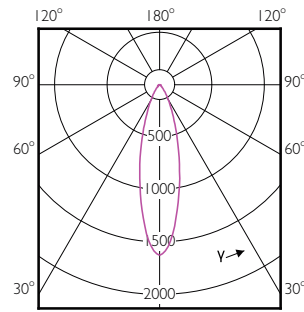

MASTER LEDspot PAR

Order Code	Full Product Name	Angolo del fascio (Nom)	Codice colore	Temperatura di colore correlata (Nom)	Indice di resa		
					dei colori (Nom)	Flusso luminoso (Nom)	Intensità luminosa (Nom)
71384600	MAS LEDspot CLA D 9.5-75W 840 PAR30S 25D	25°	840	4000 K	80	820 lm	3500 cd
71412600	MAS LEDspot D 9-70W E27 927 PAR30S 25D	25°	927	2700 K	90	630 lm	3000 cd
71390700	MAS LEDspot CLA D 9.5-75W 830 PAR30S 25D	25°	830	3000 K	80	760 lm	3500 cd

Meccanica e corpo

Order Code	Full Product Name	Forma lampadina
71356300	MAS LEDspot CLA D 6-50W 827 PAR20 25D	PAR20
71408900	MAS LEDspot D 6-50W E27 827 PAR20 25D	PAR20
71366200	MAS LEDspot CLA D 6-50W 830 PAR20 25D	PAR20
71368600	MAS LEDspot CLA D 6-50W 840 PAR20 25D	PAR20
71370900	MAS LEDspot CLA D 6-50W 827 PAR20 40D	PAR20
71372300	MAS LEDspot CLA D 6-50W 830 PAR20 40D	PAR20
71374700	MAS LEDspot CLA D 6-50W 840 PAR20 40D	PAR20
71376100	MAS LEDspot CLA D 13-100W 827 PAR38 25D	PAR38
71410200	MAS LEDspot D 13-100W E27 927 PAR38 25D	PAR38
71456000	MAS LEDspot CLA ND 9-60W 827 PAR38 25D	PAR38
71380800	MAS LEDspot CLA D 9.5-75W 827 PAR30S 25D	PAR30S
71384600	MAS LEDspot CLA D 9.5-75W 840 PAR30S 25D	PAR30S
71412600	MAS LEDspot D 9-70W E27 927 PAR30S 25D	PAR30S
71390700	MAS LEDspot CLA D 9.5-75W 830 PAR30S 25D	PAR30S