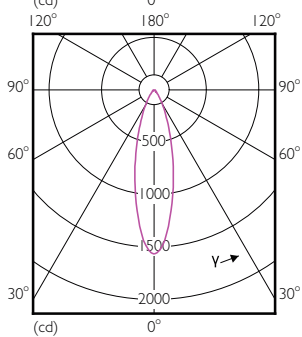

MASTER LEDspot PAR

Order Code	Full Product Name	Angolo del fascio (Nom)	Codice colore	Temperatura di colore correlata (Nom)	Indice di resa		
					dei colori (Nom)	Flusso luminoso (Nom)	Intensità luminosa (Nom)
71384600	MAS LEDspot CLA D 9.5-75W 840 PAR30S 25D	25°	840	4000 K	80	820 lm	3500 cd
71412600	MAS LEDspot D 9-70W E27 927 PAR30S 25D	25°	927	2700 K	90	630 lm	3000 cd
71390700	MAS LEDspot CLA D 9.5-75W 830 PAR30S 25D	25°	830	3000 K	80	760 lm	3500 cd

Meccanica e corpo

Order Code	Full Product Name	Forma lampadina
71356300	MAS LEDspot CLA D 6-50W 827 PAR20 25D	PAR20
71408900	MAS LEDspot D 6-50W E27 827 PAR20 25D	PAR20
71366200	MAS LEDspot CLA D 6-50W 830 PAR20 25D	PAR20
71368600	MAS LEDspot CLA D 6-50W 840 PAR20 25D	PAR20
71370900	MAS LEDspot CLA D 6-50W 827 PAR20 40D	PAR20
71372300	MAS LEDspot CLA D 6-50W 830 PAR20 40D	PAR20
71374700	MAS LEDspot CLA D 6-50W 840 PAR20 40D	PAR20
71376100	MAS LEDspot CLA D 13-100W 827 PAR38 25D	PAR38
71410200	MAS LEDspot D 13-100W E27 927 PAR38 25D	PAR38
71456000	MAS LEDspot CLA ND 9-60W 827 PAR38 25D	PAR38
71380800	MAS LEDspot CLA D 9.5-75W 827 PAR30S 25D	PAR30S
71384600	MAS LEDspot CLA D 9.5-75W 840 PAR30S 25D	PAR30S
71412600	MAS LEDspot D 9-70W E27 927 PAR30S 25D	PAR30S
71390700	MAS LEDspot CLA D 9.5-75W 830 PAR30S 25D	PAR30S