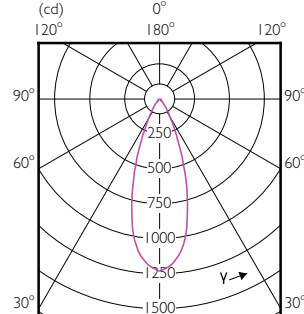

MASTER LEDspot PAR

Order Code	Full Product Name	Angolo del fascio (Nom)	Codice colore	Temperatura di colore correlata (Nom)	Indice di resa		
					dei colori (Nom)	Flusso luminoso (Nom)	Intensità luminosa (Nom)
71384600	MAS LEDspot CLA D 9.5-75W 840 PAR30S 25D	25°	840	4000 K	80	820 lm	3500 cd
71412600	MAS LEDspot D 9-70W E27 927 PAR30S 25D	25°	927	2700 K	90	630 lm	3000 cd
71390700	MAS LEDspot CLA D 9.5-75W 830 PAR30S 25D	25°	830	3000 K	80	760 lm	3500 cd

Meccanica e corpo

Order Code	Full Product Name	Forma lampadina
71356300	MAS LEDspot CLA D 6-50W 827 PAR20 25D	PAR20
71408900	MAS LEDspot D 6-50W E27 827 PAR20 25D	PAR20
71366200	MAS LEDspot CLA D 6-50W 830 PAR20 25D	PAR20
71368600	MAS LEDspot CLA D 6-50W 840 PAR20 25D	PAR20
71370900	MAS LEDspot CLA D 6-50W 827 PAR20 40D	PAR20
71372300	MAS LEDspot CLA D 6-50W 830 PAR20 40D	PAR20
71374700	MAS LEDspot CLA D 6-50W 840 PAR20 40D	PAR20
71376100	MAS LEDspot CLA D 13-100W 827 PAR38 25D	PAR38
71410200	MAS LEDspot D 13-100W E27 927 PAR38 25D	PAR38
71456000	MAS LEDspot CLA ND 9-60W 827 PAR38 25D	PAR38
71380800	MAS LEDspot CLA D 9.5-75W 827 PAR30S 25D	PAR30S
71384600	MAS LEDspot CLA D 9.5-75W 840 PAR30S 25D	PAR30S
71412600	MAS LEDspot D 9-70W E27 927 PAR30S 25D	PAR30S
71390700	MAS LEDspot CLA D 9.5-75W 830 PAR30S 25D	PAR30S