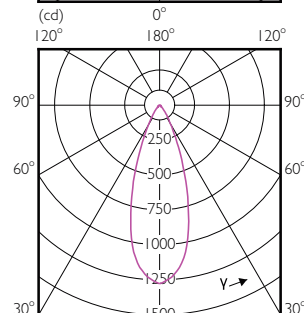

MASTER LEDspot PAR

Order Code	Full Product Name	Angolo del fascio (Nom)	Codice colore	Temperatura di colore correlata (Nom)	Indice di resa		
					dei colori (Nom)	Flusso luminoso (Nom)	Intensità luminosa (Nom)
71384600	MAS LEDspot CLA D 9.5-75W 840 PAR30S 25D	25°	840	4000 K	80	820 lm	3500 cd
71412600	MAS LEDspot D 9-70W E27 927 PAR30S 25D	25°	927	2700 K	90	630 lm	3000 cd
71390700	MAS LEDspot CLA D 9.5-75W 830 PAR30S 25D	25°	830	3000 K	80	760 lm	3500 cd

Meccanica e corpo

Order Code	Full Product Name	Forma lampadina
71356300	MAS LEDspot CLA D 6-50W 827 PAR20 25D	PAR20
71408900	MAS LEDspot D 6-50W E27 827 PAR20 25D	PAR20
71366200	MAS LEDspot CLA D 6-50W 830 PAR20 25D	PAR20
71368600	MAS LEDspot CLA D 6-50W 840 PAR20 25D	PAR20
71370900	MAS LEDspot CLA D 6-50W 827 PAR20 40D	PAR20
71372300	MAS LEDspot CLA D 6-50W 830 PAR20 40D	PAR20
71374700	MAS LEDspot CLA D 6-50W 840 PAR20 40D	PAR20
71376100	MAS LEDspot CLA D 13-100W 827 PAR38 25D	PAR38
71410200	MAS LEDspot D 13-100W E27 927 PAR38 25D	PAR38
71456000	MAS LEDspot CLA ND 9-60W 827 PAR38 25D	PAR38
71380800	MAS LEDspot CLA D 9.5-75W 827 PAR30S 25D	PAR30S
71384600	MAS LEDspot CLA D 9.5-75W 840 PAR30S 25D	PAR30S
71412600	MAS LEDspot D 9-70W E27 927 PAR30S 25D	PAR30S
71390700	MAS LEDspot CLA D 9.5-75W 830 PAR30S 25D	PAR30S