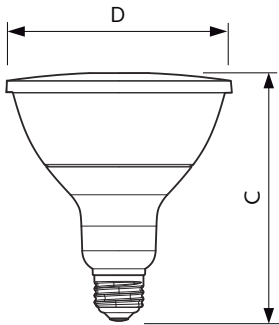

MASTER LEDspot PAR

Maatschets

Product	D	C
MAS LEDspot CLA D 13-100W 827 PAR38 25D	122 mm	134 mm
MAS LEDspot CLA ND 9-60W 827 PAR38 25D	122 mm	134 mm

Goedkeuring en Toepassing	
Energy Efficiency Label (EEL)	A+
Bedrijfs- en Elektrische gegevens	
Ingangsfrequentie	50 Hz
Spanning (nom.)	220-240 V
Opstarttijd (nom.)	0,5 s
Algemene informatie	
Lampvoet	E27
Eisen aan armatuurontwerp	
Color Rendering Index (Nom)	80
Llmf bij einde nominale levensduur (nom.)	70 %

Goedkeuring en Toepassing

Order Code	Full Product Name	Energieverbruik kWh/1000 uur
71356300	MAS LEDspot CLA D 6-50W 827 PAR20 25D	6 kWh
71366200	MAS LEDspot CLA D 6-50W 830 PAR20 25D	6 kWh
71368600	MAS LEDspot CLA D 6-50W 840 PAR20 25D	6 kWh
71370900	MAS LEDspot CLA D 6-50W 827 PAR20 40D	6 kWh
71372300	MAS LEDspot CLA D 6-50W 830 PAR20 40D	6 kWh
71374700	MAS LEDspot CLA D 6-50W 840 PAR20 40D	6 kWh
71376100	MAS LEDspot CLA D 13-100W 827 PAR38 25D	13 kWh

Order Code	Full Product Name	Energieverbruik kWh/1000 uur
71456000	MAS LEDspot CLA ND 9-60W 827 PAR38 25D	9 kWh
71380800	MAS LEDspot CLA D 9.5-75W 827 PAR30S 25D	10 kWh
71384600	MAS LEDspot CLA D 9.5-75W 840 PAR30S 25D	10 kWh
71390700	MAS LEDspot CLA D 9.5-75W 830 PAR30S 25D	10 kWh

Regelsystemen en Dimmers

Order Code	Full Product Name	Dimbaar
71356300	MAS LEDspot CLA D 6-50W 827 PAR20 25D	Ja
71366200	MAS LEDspot CLA D 6-50W 830 PAR20 25D	Ja
71368600	MAS LEDspot CLA D 6-50W 840 PAR20 25D	Ja
71370900	MAS LEDspot CLA D 6-50W 827 PAR20 40D	Ja
71372300	MAS LEDspot CLA D 6-50W 830 PAR20 40D	Ja
71374700	MAS LEDspot CLA D 6-50W 840 PAR20 40D	Ja

Order Code	Full Product Name	Dimbaar
71376100	MAS LEDspot CLA D 13-100W 827 PAR38 25D	Ja
71456000	MAS LEDspot CLA ND 9-60W 827 PAR38 25D	Nee
71380800	MAS LEDspot CLA D 9.5-75W 827 PAR30S 25D	Ja
71384600	MAS LEDspot CLA D 9.5-75W 840 PAR30S 25D	Ja
71390700	MAS LEDspot CLA D 9.5-75W 830 PAR30S 25D	Ja

Bedrijfs- en Elektrische gegevens