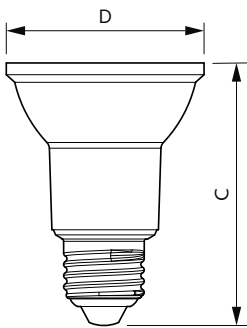

E27 PAR38

E27 PAR30S

Maatschets

Product	D	C
MAS LEDspot CLA D 6-50W 840 PAR20 25D	64 mm	85 mm
MAS LEDspot CLA D 6-50W 830 PAR20 25D	64 mm	85 mm
MAS LEDspot CLA D 6-50W 827 PAR20 40D	64 mm	85 mm
MAS LEDspot CLA D 6-50W 840 PAR20 40D	64 mm	85 mm
MAS LEDspot CLA D 6-50W 830 PAR20 40D	64 mm	85 mm
MAS LEDspot CLA D 6-50W 827 PAR20 25D	64 mm	85 mm