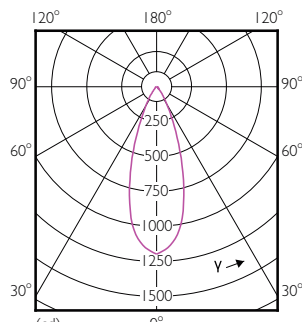

MASTER LEDspot PAR

Mekanisk og innfatning

Order Code	Full Product Name	Lyspæreform
71356300	MAS LEDspot CLA D 6-50W 827 PAR20 25D	PAR20
71366200	MAS LEDspot CLA D 6-50W 830 PAR20 25D	PAR20
71368600	MAS LEDspot CLA D 6-50W 840 PAR20 25D	PAR20
71370900	MAS LEDspot CLA D 6-50W 827 PAR20 40D	PAR20
71372300	MAS LEDspot CLA D 6-50W 830 PAR20 40D	PAR20
71374700	MAS LEDspot CLA D 6-50W 840 PAR20 40D	PAR20
71376100	MAS LEDspot CLA D 13-100W 827 PAR38 25D	PAR38
71456000	MAS LEDspot CLA ND 9-60W 827 PAR38 25D	PAR38
71380800	MAS LEDspot CLA D 9.5-75W 827 PAR30S 25D	PAR30S
71384600	MAS LEDspot CLA D 9.5-75W 840 PAR30S 25D	PAR30S
71390700	MAS LEDspot CLA D 9.5-75W 830 PAR30S 25D	PAR30S