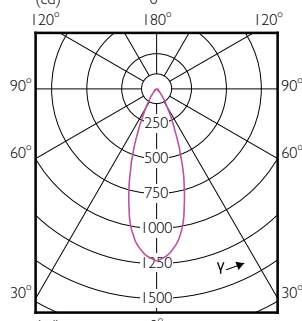

MASTER LEDspot PAR

Mekanisk og innfatning

Order Code	Full Product Name	Lyspæreform
71356300	MAS LEDspot CLA D 6-50W 827 PAR20 25D	PAR20
71366200	MAS LEDspot CLA D 6-50W 830 PAR20 25D	PAR20
71368600	MAS LEDspot CLA D 6-50W 840 PAR20 25D	PAR20
71370900	MAS LEDspot CLA D 6-50W 827 PAR20 40D	PAR20
71372300	MAS LEDspot CLA D 6-50W 830 PAR20 40D	PAR20
71374700	MAS LEDspot CLA D 6-50W 840 PAR20 40D	PAR20
71376100	MAS LEDspot CLA D 13-100W 827 PAR38 25D	PAR38
71456000	MAS LEDspot CLA ND 9-60W 827 PAR38 25D	PAR38
71380800	MAS LEDspot CLA D 9.5-75W 827 PAR30S 25D	PAR30S
71384600	MAS LEDspot CLA D 9.5-75W 840 PAR30S 25D	PAR30S
71390700	MAS LEDspot CLA D 9.5-75W 830 PAR30S 25D	PAR30S