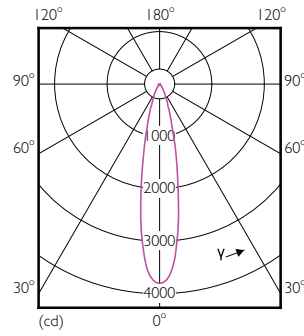

MASTER LEDspot PAR