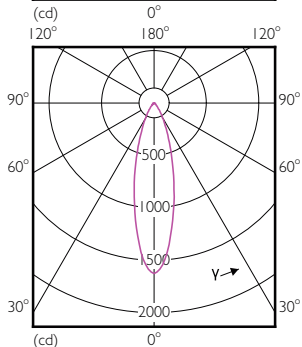

MASTER LEDspot PAR

Mekanisk og innfatning

Order Code	Full Product Name	Lyspæreform
71356300	MAS LEDspot CLA D 6-50W 827 PAR20 25D	PAR20
71366200	MAS LEDspot CLA D 6-50W 830 PAR20 25D	PAR20
71368600	MAS LEDspot CLA D 6-50W 840 PAR20 25D	PAR20
71370900	MAS LEDspot CLA D 6-50W 827 PAR20 40D	PAR20
71372300	MAS LEDspot CLA D 6-50W 830 PAR20 40D	PAR20
71374700	MAS LEDspot CLA D 6-50W 840 PAR20 40D	PAR20
71376100	MAS LEDspot CLA D 13-100W 827 PAR38 25D	PAR38
71456000	MAS LEDspot CLA ND 9-60W 827 PAR38 25D	PAR38
71380800	MAS LEDspot CLA D 9.5-75W 827 PAR30S 25D	PAR30S
71384600	MAS LEDspot CLA D 9.5-75W 840 PAR30S 25D	PAR30S
71390700	MAS LEDspot CLA D 9.5-75W 830 PAR30S 25D	PAR30S