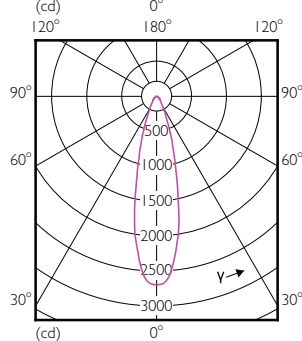

MASTER LEDspot PAR

Mekanisk og innfatning

Order Code	Full Product Name	Lyspæreform
71356300	MAS LEDspot CLA D 6-50W 827 PAR20 25D	PAR20
71366200	MAS LEDspot CLA D 6-50W 830 PAR20 25D	PAR20
71368600	MAS LEDspot CLA D 6-50W 840 PAR20 25D	PAR20
71370900	MAS LEDspot CLA D 6-50W 827 PAR20 40D	PAR20
71372300	MAS LEDspot CLA D 6-50W 830 PAR20 40D	PAR20
71374700	MAS LEDspot CLA D 6-50W 840 PAR20 40D	PAR20
71376100	MAS LEDspot CLA D 13-100W 827 PAR38 25D	PAR38
71456000	MAS LEDspot CLA ND 9-60W 827 PAR38 25D	PAR38
71380800	MAS LEDspot CLA D 9.5-75W 827 PAR30S 25D	PAR30S
71384600	MAS LEDspot CLA D 9.5-75W 840 PAR30S 25D	PAR30S
71390700	MAS LEDspot CLA D 9.5-75W 830 PAR30S 25D	PAR30S