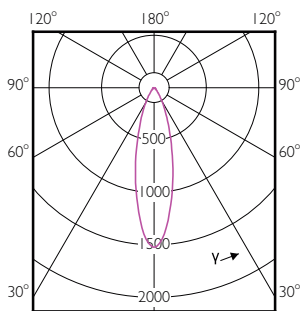

MASTER LEDspot PAR

Mekanisk og innfatning

Order Code	Full Product Name	Lyspæreform
71356300	MAS LEDspot CLA D 6-50W 827 PAR20 25D	PAR20
71366200	MAS LEDspot CLA D 6-50W 830 PAR20 25D	PAR20
71368600	MAS LEDspot CLA D 6-50W 840 PAR20 25D	PAR20
71370900	MAS LEDspot CLA D 6-50W 827 PAR20 40D	PAR20
71372300	MAS LEDspot CLA D 6-50W 830 PAR20 40D	PAR20
71374700	MAS LEDspot CLA D 6-50W 840 PAR20 40D	PAR20
71376100	MAS LEDspot CLA D 13-100W 827 PAR38 25D	PAR38
71456000	MAS LEDspot CLA ND 9-60W 827 PAR38 25D	PAR38
71380800	MAS LEDspot CLA D 9.5-75W 827 PAR30S 25D	PAR30S
71384600	MAS LEDspot CLA D 9.5-75W 840 PAR30S 25D	PAR30S
71390700	MAS LEDspot CLA D 9.5-75W 830 PAR30S 25D	PAR30S