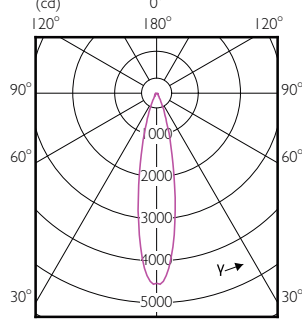

MASTER LEDspot PAR

Mekanisk og innfatning

Order Code	Full Product Name	Lyspæreform
71356300	MAS LEDspot CLA D 6-50W 827 PAR20 25D	PAR20
71366200	MAS LEDspot CLA D 6-50W 830 PAR20 25D	PAR20
71368600	MAS LEDspot CLA D 6-50W 840 PAR20 25D	PAR20
71370900	MAS LEDspot CLA D 6-50W 827 PAR20 40D	PAR20
71372300	MAS LEDspot CLA D 6-50W 830 PAR20 40D	PAR20
71374700	MAS LEDspot CLA D 6-50W 840 PAR20 40D	PAR20
71376100	MAS LEDspot CLA D 13-100W 827 PAR38 25D	PAR38
71456000	MAS LEDspot CLA ND 9-60W 827 PAR38 25D	PAR38
71380800	MAS LEDspot CLA D 9.5-75W 827 PAR30S 25D	PAR30S
71384600	MAS LEDspot CLA D 9.5-75W 840 PAR30S 25D	PAR30S
71390700	MAS LEDspot CLA D 9.5-75W 830 PAR30S 25D	PAR30S