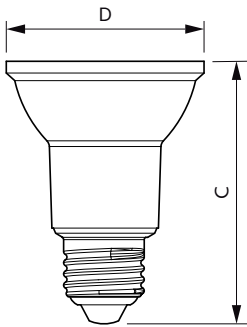

## Målskisse

Product	D	C
MAS LEDspot CLA D 6-50W 830 PAR20 40D	64 mm	85 mm
MAS LEDspot CLA D 6-50W 840 PAR20 40D	64 mm	85 mm
MAS LEDspot CLA D 6-50W 840 PAR20 25D	64 mm	85 mm
MAS LEDspot CLA D 6-50W 830 PAR20 25D	64 mm	85 mm
MAS LEDspot CLA D 6-50W 827 PAR20 40D	64 mm	85 mm
MAS LEDspot CLA D 6-50W 827 PAR20 25D	64 mm	85 mm