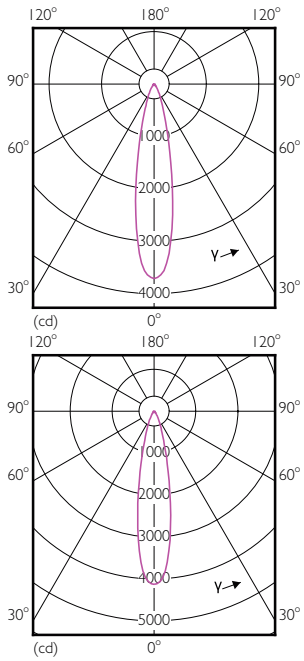

MASTER LEDspot PAR