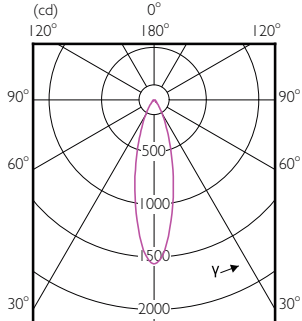

MASTER LEDspot PAR

Mekanisk og innfatning

Order Code	Full Product Name	Lyspæreform
71356300	MAS LEDspot CLA D 6-50W 827 PAR20 25D	PAR20
71366200	MAS LEDspot CLA D 6-50W 830 PAR20 25D	PAR20
71368600	MAS LEDspot CLA D 6-50W 840 PAR20 25D	PAR20
71370900	MAS LEDspot CLA D 6-50W 827 PAR20 40D	PAR20
71372300	MAS LEDspot CLA D 6-50W 830 PAR20 40D	PAR20
71374700	MAS LEDspot CLA D 6-50W 840 PAR20 40D	PAR20
71376100	MAS LEDspot CLA D 13-100W 827 PAR38 25D	PAR38
71456000	MAS LEDspot CLA ND 9-60W 827 PAR38 25D	PAR38
71380800	MAS LEDspot CLA D 9.5-75W 827 PAR30S 25D	PAR30S
71384600	MAS LEDspot CLA D 9.5-75W 840 PAR30S 25D	PAR30S
71390700	MAS LEDspot CLA D 9.5-75W 830 PAR30S 25D	PAR30S