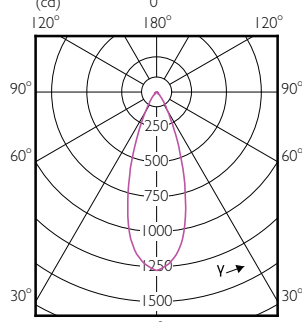

MASTER LEDspot PAR

Mekanisk og innfatning

Order Code	Full Product Name	Lyspæreform
71356300	MAS LEDspot CLA D 6-50W 827 PAR20 25D	PAR20
71366200	MAS LEDspot CLA D 6-50W 830 PAR20 25D	PAR20
71368600	MAS LEDspot CLA D 6-50W 840 PAR20 25D	PAR20
71370900	MAS LEDspot CLA D 6-50W 827 PAR20 40D	PAR20
71372300	MAS LEDspot CLA D 6-50W 830 PAR20 40D	PAR20
71374700	MAS LEDspot CLA D 6-50W 840 PAR20 40D	PAR20
71376100	MAS LEDspot CLA D 13-100W 827 PAR38 25D	PAR38
71456000	MAS LEDspot CLA ND 9-60W 827 PAR38 25D	PAR38
71380800	MAS LEDspot CLA D 9.5-75W 827 PAR30S 25D	PAR30S
71384600	MAS LEDspot CLA D 9.5-75W 840 PAR30S 25D	PAR30S
71390700	MAS LEDspot CLA D 9.5-75W 830 PAR30S 25D	PAR30S