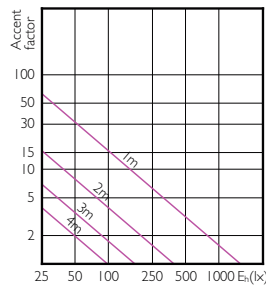

Accent Diagrams

MASTER LEDspot PAR 50W E27 830 25D