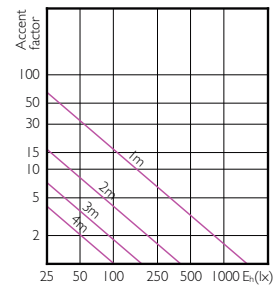

Accent Diagrams

MASTER LEDspot PAR 50W E27 840 25D