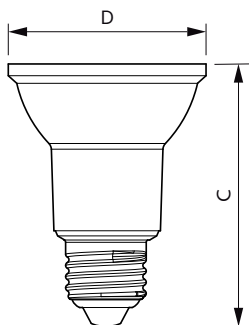

Korzyści

Cechy

Zastosowanie

MASTER LEDspot PAR

Wersje

Rysunki techniczne

Product	D	C
MAS LEDspot CLA D 9.5-75W 830 PAR30S 25D	95 mm	86 mm
MAS LEDspot CLA D 9.5-75W 840 PAR30S 25D	95 mm	86 mm
MAS LEDspot CLA D 9.5-75W 827 PAR30S 25D	95 mm	86 mm

Product	D	C
MAS LEDspot CLA ND 9-60W 827 PAR38 25D	122 mm	134 mm
MAS LEDspot CLA D 13-100W 827 PAR38 25D	122 mm	134 mm

Product	D	C
MAS LEDspot CLA D 6-50W 827 PAR20 25D	64 mm	85 mm
MAS LEDspot CLA D 6-50W 830 PAR20 40D	64 mm	85 mm
MAS LEDspot CLA D 6-50W 827 PAR20 40D	64 mm	85 mm
MAS LEDspot CLA D 6-50W 830 PAR20 25D	64 mm	85 mm
MAS LEDspot CLA D 6-50W 840 PAR20 25D	64 mm	85 mm