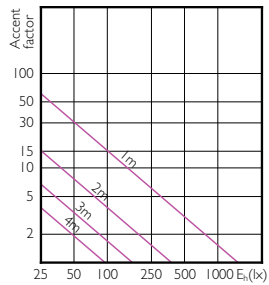

MASTER LEDspot PAR

Accent Diagrams

MASTER LEDspot PAR 50W E27 827 25D