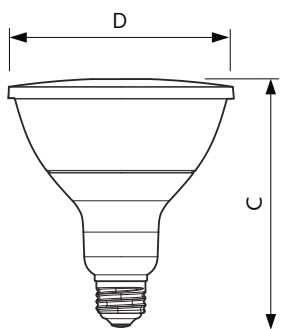

Korzyści

Cechy

Zastosowanie

MASTER LEDspot PAR

Wersje

Rysunki techniczne

Product	D	C
MAS LEDspot CLA D 9.5-75W 830 PAR30S 25D	95 mm	86 mm
MAS LEDspot CLA D 9.5-75W 840 PAR30S 25D	95 mm	86 mm
MAS LEDspot CLA D 9.5-75W 827 PAR30S 25D	95 mm	86 mm

Product	D	C
MAS LEDspot CLA ND 9-60W 827 PAR38 25D	122 mm	134 mm
MAS LEDspot CLA D 13-100W 827 PAR38 25D	122 mm	134 mm

Product	D	C
MAS LEDspot CLA D 6-50W 827 PAR20 25D	64 mm	85 mm
MAS LEDspot CLA D 6-50W 830 PAR20 40D	64 mm	85 mm
MAS LEDspot CLA D 6-50W 827 PAR20 40D	64 mm	85 mm
MAS LEDspot CLA D 6-50W 830 PAR20 25D	64 mm	85 mm
MAS LEDspot CLA D 6-50W 840 PAR20 25D	64 mm	85 mm