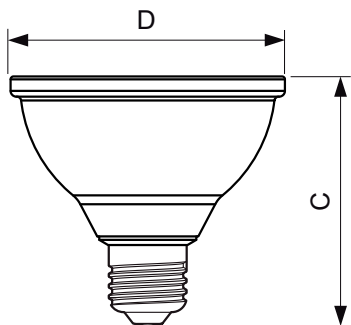

Korzyści

Cechy

Zastosowanie

MASTER LEDspot PAR

Wersje

Rysunki techniczne

Product	D	C
MAS LEDspot CLA D 9.5-75W 830 PAR30S 25D	95 mm	86 mm
MAS LEDspot CLA D 9.5-75W 840 PAR30S 25D	95 mm	86 mm
MAS LEDspot CLA D 9.5-75W 827 PAR30S 25D	95 mm	86 mm

Product	D	C
MAS LEDspot CLA ND 9-60W 827 PAR38 25D	122 mm	134 mm
MAS LEDspot CLA D 13-100W 827 PAR38 25D	122 mm	134 mm

Product	D	C
MAS LEDspot CLA D 6-50W 827 PAR20 25D	64 mm	85 mm
MAS LEDspot CLA D 6-50W 830 PAR20 40D	64 mm	85 mm
MAS LEDspot CLA D 6-50W 827 PAR20 40D	64 mm	85 mm
MAS LEDspot CLA D 6-50W 830 PAR20 25D	64 mm	85 mm
MAS LEDspot CLA D 6-50W 840 PAR20 25D	64 mm	85 mm