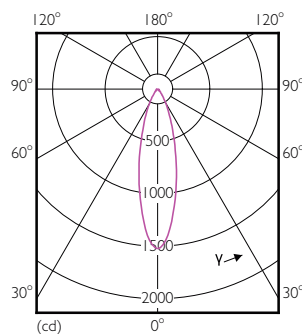

Dane techniczne oświetlenia (2/2)

Order Code	Full Product Name	Światłość (Nom)
71356300	MAS LEDspot CLA D 6-50W 827 PAR20 25D	1500 cd
71366200	MAS LEDspot CLA D 6-50W 830 PAR20 25D	1500 cd
71368600	MAS LEDspot CLA D 6-50W 840 PAR20 25D	1500 cd
71370900	MAS LEDspot CLA D 6-50W 827 PAR20 40D	800 cd
71372300	MAS LEDspot CLA D 6-50W 830 PAR20 40D	800 cd

Order Code	Full Product Name	Światłość (Nom)
71376100	MAS LEDspot CLA D 13-100W 827 PAR38 25D	4000 cd
71456000	MAS LEDspot CLA ND 9-60W 827 PAR38 25D	1800 cd
71380800	MAS LEDspot CLA D 9.5-75W 827 PAR30S 25D	3500 cd
71384600	MAS LEDspot CLA D 9.5-75W 840 PAR30S 25D	3500 cd
71390700	MAS LEDspot CLA D 9.5-75W 830 PAR30S 25D	3500 cd

Mechanika i korpus

Order Code	Full Product Name	Kształt bańki
71356300	MAS LEDspot CLA D 6-50W 827 PAR20 25D	PAR20
71366200	MAS LEDspot CLA D 6-50W 830 PAR20 25D	PAR20
71368600	MAS LEDspot CLA D 6-50W 840 PAR20 25D	PAR20
71370900	MAS LEDspot CLA D 6-50W 827 PAR20 40D	PAR20
71372300	MAS LEDspot CLA D 6-50W 830 PAR20 40D	PAR20
71376100	MAS LEDspot CLA D 13-100W 827 PAR38 25D	PAR38
71456000	MAS LEDspot CLA ND 9-60W 827 PAR38 25D	PAR38
71380800	MAS LEDspot CLA D 9.5-75W 827 PAR30S 25D	PAR30S
71384600	MAS LEDspot CLA D 9.5-75W 840 PAR30S 25D	PAR30S
71390700	MAS LEDspot CLA D 9.5-75W 830 PAR30S 25D	PAR30S