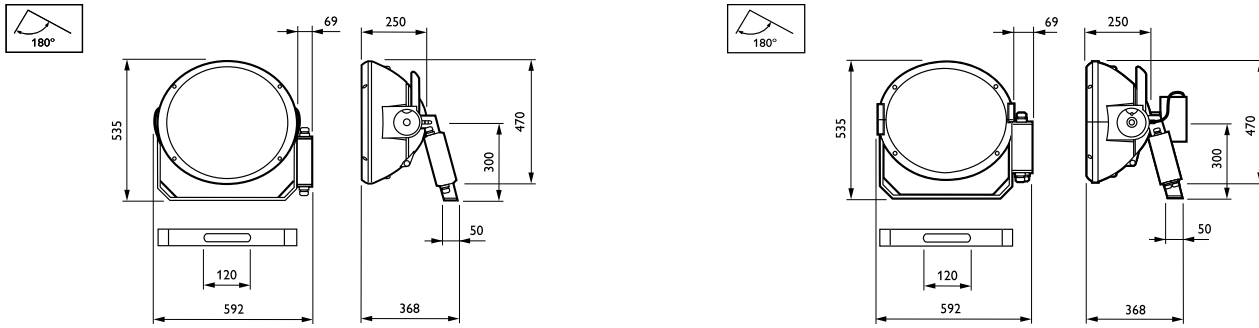

Application

- Outdoor sport stadiums
- Indoor sport halls

ArenaVision MVF403

Dimensional drawing

Product details

OPDP_MVF403i_0027-Detail
photo

ArenaVision MVF403

General Information	
CE mark	Yes
Flammability mark	-
Gear	-
Number of gear units	-
Product family code	MVF403
Light Technical	
Luminaire light beam spread	-
Optical cover type	Front-glass downlighting version
Number of light sources	1
Standard tilt angle side entry	-
Standard tilt angle posttop	-
Controls and Dimming	
Dimmable	No
Mechanical and Housing	
Housing Color	Aluminum
Approval and Application	
Mech. impact protection code	IK08
Ingress protection code	IP65
Surge Protection (Common/ Differential)	-
Application Conditions	
Maximum dim level	Not applicable