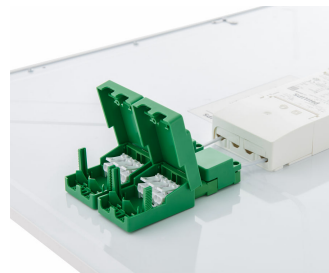

Versions

Product details

PSD backcover Square

Dimming (PSD) Driver

Edge View

Dimming (PSD) Connector

CoreLine Panel