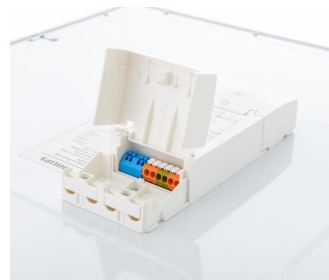

CoreLine Panel

Power (+/-10%)	Standard version: 29 W High Lumen: 34.5 W
Beam angle	Standard version: 90° NOC version: 120°
Luminous flux	3,400-4,300 lm
Correlated Colour	3,000 K
Temperature	4,000 K
Colour Rendering Index	> 80
Lumen maintenance at median useful life*	L80
50,000 h	
Control gear failure rate at median useful life	5%
50,000 h	

Performance Ambient Temperature Tq	+25 °C
Operating temperature range	+10 to +40 °C
Driver	Built-in
Mains voltage	230 or 240 V/50-60 Hz
Material	Housing: Steel Optical cover: Polystyrene
Colour	White (RAL 9003)
Connection	Quick connector or Wieland/Adels (W)
Maintenance	Optical module sealed for life; no internal cleaning required
Installation	Individual; lay-in in exposed ceiling grids No through-wiring possible
Remarks	Includes safety cable

Versions

Product details

PSD backcover Square

Dimming (PSD) Driver

Edge View

Dimming (PSD) Connector

CoreLine Panel