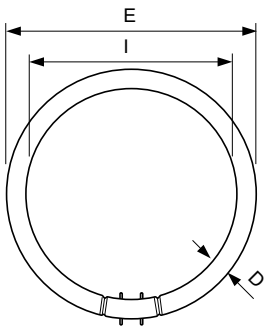

MASTER TL5 Circular

Versions

C-T5 2GX13

Dimensional drawing

Product

MASTER TL5 Circular 22W/840 1CT/10

MASTER TL5 Circular 60W/830 1CT/10

MASTER TL5 Circular 22W/830 1CT/10