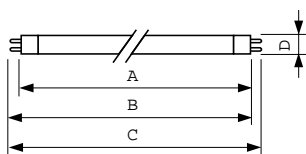

Versions

G5, T5

Maatschets

Product

MASTER TL5 HO Secura 49W/840 UNP/40

MASTER TL5 HO Secura 54W/840 UNP/40

MASTER TL5 HO Secura 80W/840 UNP/40

MASTER TL5 High Output Secura