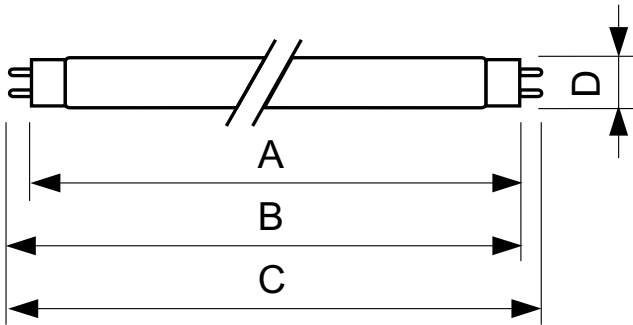

TL-D Colored

Versions

Dimensional drawing

Product	D (max)	A (max)	B (max)	B (min)	C (max)
TL-D Colored 36W Blue 1SL/25	28.0 mm	1199.4 mm	1206.5 mm	1204.1 mm	1213.6 mm
TL-D Colored 18W Blue 1SL/25	28.0 mm	589.8 mm	596.9 mm	594.5 mm	604.0 mm