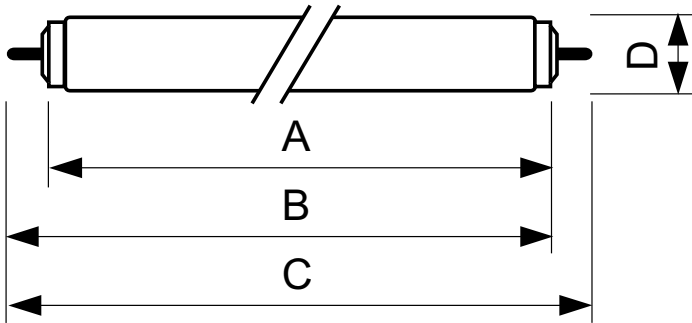

TL-X XL

Versions

Dimensional drawing

Product	D (max)	A (max)	B (max)	B (min)	C (max)
TL-X XL 20W/33-640 SLV/25	40.5 mm	574 mm	592.5 mm	589 mm	611 mm
TL-X XL 40W/33-640 SLV/25	40.5 mm	1183.5 mm	1202 mm	1198.5 mm	1220.5 mm