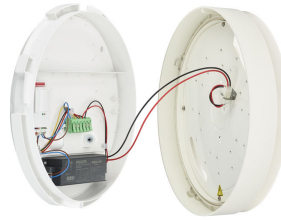

Versions

CoreLine Wall-Mounted Gen2

CoreLine Wall-mounted

Product details

CoreLine_Wall-mounted-
WL131V_D35_CTO_PSD-DPP.TIF

CoreLine_Wall-mounted-
WL130V-2DPP.TIF

CoreLine_Wall-mounted-
WL131V_D35_CTO_PSR_MDU-
DPP.TIF