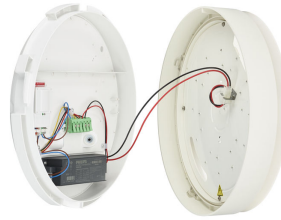

CoreLine Wall-mounted – the clear choice for LED

CoreLine Wall-mounted

CoreLine Wall-mounted is a circular-shaped surface-mounted luminaire that is easy to apply in circulation areas such as hallways and staircases. The modern unobtrusive design, in combination with its homogeneous light distribution it delivers, ensures that this luminaire blends into most building architectures. With the push-in connectors, installation is fast and straightforward.

Versions

CoreLine Wall-mounted

CoreLine Wall-Mounted Gen2

CoreLine Wall-mounted

Product details

CoreLine_Wall-mounted-
WL131V_D35_CTO_PSD-DPP.TIF

CoreLine_Wall-mounted-
WL130V-2DPP.TIF

CoreLine_Wall-mounted-
WL131V_D35_CTO_PSR_MDU-
DPP.TIF