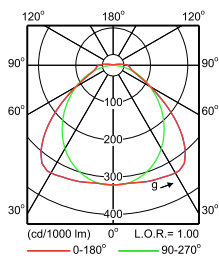

Order Code	Full Product Name	Via ă utilă	Via ă utilă
		medie L80B50	medie L90B50
16318100	WT120C G2 LED60S/840 PSU WEC L1500	-	-
16319800	WT120C G2 LED60S/840 PSU TW1 WEC L1500	-	-
88310500	WT120C G2 LED60S/840 PSD L1500	-	-
85421000	WT120C G2 LED60S/840 PSU ELB3 L1500	-	-
39981800	WT120C G2 LED60S/840 IA1 ELB3 L1500	-	-
88314300	WT120C G2 LED60S/840 PSD ELB3 L1500	-	-
40930200	WT120C G2 LED80S/840 PSU TW3 L1500	-	-
40929600	WT120C G2 LED80S/840 PSD L1500	-	-
40931900	WT120C G2 LED80S/840 PSU L1500 ELB3	-	-
84045900	WT120C G2 LED19S/840 PSU L600	-	-
84046600	WT120C G2 LED27S/840 PSU L1200	-	-
84047300	WT120C G2 LED34S/840 PSU L1500	-	-
84048000	WT120C G2 LED40S/840 PSU L1200	-	-
84049700	WT120C G2 LED60S/840 PSU L1500	-	-
40928900	WT120C G2 LED80S/840 PSU L1500	-	-
34976399	WT120C G2 LED18S/840 PSU PCO L600	-	-
34977099	WT120C G2 LED25S/840 PSU PCO L1200	-	-
34978799	WT120C G2 LED31S/840 PSU PCO L1500	-	-
34979499	WT120C G2 LED37S/840 PSU PCO L1200	-	-
34980099	WT120C G2 LED57S/840 PSU PCO L1500	-	-
34981799	WT120C G2 LED75S/840 PSU PCO L1500	-	-

Polar Wide Diagrams

IFPS_WT120C 1xLED34S/840 L1500-Polar
Normal (separate)

IFPS_WT120C 1xLED60S/840 L1500-Polar
Normal (separate)