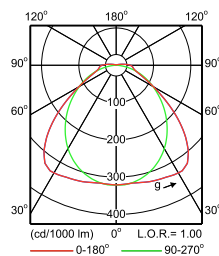

Order Code	Full Product Name	Via ă utilă	Via ă utilă
		medie L80B50	medie L90B50
16318100	WT120C G2 LED60S/840 PSU WEC L1500	-	-
16319800	WT120C G2 LED60S/840 PSU TW1 WEC L1500	-	-
88310500	WT120C G2 LED60S/840 PSD L1500	-	-
85421000	WT120C G2 LED60S/840 PSU ELB3 L1500	-	-
39981800	WT120C G2 LED60S/840 IA1 ELB3 L1500	-	-
88314300	WT120C G2 LED60S/840 PSD ELB3 L1500	-	-
40930200	WT120C G2 LED80S/840 PSU TW3 L1500	-	-
40929600	WT120C G2 LED80S/840 PSD L1500	-	-
40931900	WT120C G2 LED80S/840 PSU L1500 ELB3	-	-
84045900	WT120C G2 LED19S/840 PSU L600	-	-
84046600	WT120C G2 LED27S/840 PSU L1200	-	-
84047300	WT120C G2 LED34S/840 PSU L1500	-	-
84048000	WT120C G2 LED40S/840 PSU L1200	-	-
84049700	WT120C G2 LED60S/840 PSU L1500	-	-
40928900	WT120C G2 LED80S/840 PSU L1500	-	-
34976399	WT120C G2 LED18S/840 PSU PCO L600	-	-
34977099	WT120C G2 LED25S/840 PSU PCO L1200	-	-
34978799	WT120C G2 LED31S/840 PSU PCO L1500	-	-
34979499	WT120C G2 LED37S/840 PSU PCO L1200	-	-
34980099	WT120C G2 LED57S/840 PSU PCO L1500	-	-
34981799	WT120C G2 LED75S/840 PSU PCO L1500	-	-

Polar Wide Diagrams

IFPS_WT120C 1xLED34S/840 L1500-Polar
Normal (separate)

IFPS_WT120C 1xLED60S/840 L1500-Polar
Normal (separate)