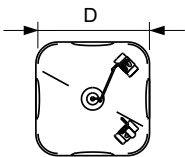

Versions

Dimensional drawing

D

Product

MSD Platinum 15 R UNP/24

MSD Platinum 15 R 1CT/8

Product

MSD Platinum 5 R 1CT/8

D (max)

51.4 mm

T (max)

6.8 mm

O

1.0 mm

C (max)

57.1 mm