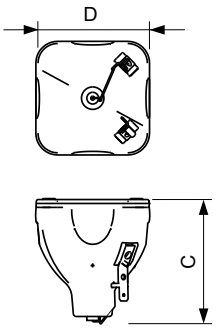

Dimensional drawing

D

Product	D (max)	O	C (max)
MSD Platinum 25 R 1CT/8	54 mm	1.4 mm	60 mm
MSD Platinum 21 R 1CT/8	54 mm	1.2 mm	60 mm
MSD Platinum 20 RB 1CT/8	58.5 mm	1.2 mm	72 mm
MSD Platinum 20 RB UNP/24	58.5 mm	1.2 mm	72 mm
MSD Platinum 20 R UNP/24	58.5 mm	1.2 mm	72 mm
MSD Platinum 20 R 1CT/8	58.5 mm	1.2 mm	72 mm

MSD Platinum (Touring/Stage)

Dimensional drawing

D

Product	D (max)	O	C (max)	T
MSD Platinum 200 Flex 1CT/8	56.5 mm	0.8 mm	60 mm	7 mm

Product	D (max)	T (max)	O	C (max)
MSD Platinum 11 R 1CT/8	51.5 mm	10 mm	0.95 mm	53 mm
MSD Platinum 17 RA 1CT/8	51.4 mm	10.0 mm	1.0 mm	63 mm
MSD Platinum 17 RA UNP/24	51.4 mm	10.0 mm	1.0 mm	63 mm

Product
MSD Platinum 16 R 1CT/8
MSD Platinum 16 R UNP/24
MSD Platinum 15 R 1CT/8
MSD Platinum 15 R UNP/24

Product	D (max)	T (max)	O	C (max)
MSD Platinum 5 R 1CT/8	51.4 mm	6.8 mm	1.0 mm	57.1 mm
MSD Platinum 5 R UNP/24	51.4 mm	6.8 mm	1.0 mm	57.1 mm
MSD Platinum 14 R 1CT/8	51.5 mm	6.8 mm	0.95 mm	57.1 mm