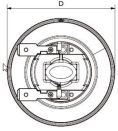

Versions

MSD Platinum 5 R and 14 R

MSD Platinum 15 R, 16 R

MSD Platinum 11 R / 17 RA

MSD Platinum 20 R

MSD Platinum 20 R

MSD Platinum 200 Flex

MSD Platinum 25 R

Dimensional drawing

D

Product	D (max)	O	C (max)
MSD Platinum 25 R 1CT/8	54 mm	1.4 mm	60 mm
MSD Platinum 21 R 1CT/8	54 mm	1.2 mm	60 mm
MSD Platinum 20 RB 1CT/8	58.5 mm	1.2 mm	72 mm
MSD Platinum 20 RB UNP/24	58.5 mm	1.2 mm	72 mm
MSD Platinum 20 R UNP/24	58.5 mm	1.2 mm	72 mm
MSD Platinum 20 R 1CT/8	58.5 mm	1.2 mm	72 mm

MSD Platinum (Touring/Stage)

Dimensional drawing

D

Product	D (max)	O	C (max)	T
MSD Platinum 200 Flex 1CT/8	56.5 mm	0.8 mm	60 mm	7 mm

Product	D (max)	T (max)	O	C (max)
MSD Platinum 11 R 1CT/8	51.5 mm	10 mm	0.95 mm	53 mm
MSD Platinum 17 RA 1CT/8	51.4 mm	10.0 mm	1.0 mm	63 mm
MSD Platinum 17 RA UNP/24	51.4 mm	10.0 mm	1.0 mm	63 mm

Product
MSD Platinum 16 R 1CT/8
MSD Platinum 16 R UNP/24
MSD Platinum 15 R 1CT/8
MSD Platinum 15 R UNP/24

Product	D (max)	T (max)	O	C (max)
MSD Platinum 5 R 1CT/8	51.4 mm	6.8 mm	1.0 mm	57.1 mm
MSD Platinum 5 R UNP/24	51.4 mm	6.8 mm	1.0 mm	57.1 mm
MSD Platinum 14 R 1CT/8	51.5 mm	6.8 mm	0.95 mm	57.1 mm