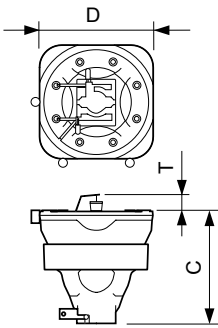

Dimensional drawing

D

Product	D (max)	O	C (max)
MSD Platinum 25 R 1CT/8	54 mm	1.4 mm	60 mm
MSD Platinum 21 R 1CT/8	54 mm	1.2 mm	60 mm
MSD Platinum 20 RB 1CT/8	58.5 mm	1.2 mm	72 mm
MSD Platinum 20 RB UNP/24	58.5 mm	1.2 mm	72 mm
MSD Platinum 20 R UNP/24	58.5 mm	1.2 mm	72 mm
MSD Platinum 20 R 1CT/8	58.5 mm	1.2 mm	72 mm

MSD Platinum (Touring/Stage)

Dimensional drawing

D

Product	D (max)	O	C (max)	T
MSD Platinum 200 Flex 1CT/8	56.5 mm	0.8 mm	60 mm	7 mm

Product	D (max)	T (max)	O	C (max)
MSD Platinum 11 R 1CT/8	51.5 mm	10 mm	0.95 mm	53 mm
MSD Platinum 17 RA 1CT/8	51.4 mm	10.0 mm	1.0 mm	63 mm
MSD Platinum 17 RA UNP/24	51.4 mm	10.0 mm	1.0 mm	63 mm