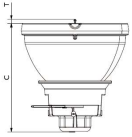

Versions

MSD Platinum 5 R and 14 R

MSD Platinum 15 R, 16 R

MSD Platinum 11 R / 17 RA

MSD Platinum 20 R

MSD Platinum 20 R

MSD Platinum 200 Flex

MSD Platinum 25 R

Dimensional drawing

D

Product	D (max)	O	C (max)
MSD Platinum 25 R 1CT/8	54 mm	1.4 mm	60 mm
MSD Platinum 21 R 1CT/8	54 mm	1.2 mm	60 mm
MSD Platinum 20 RB 1CT/8	58.5 mm	1.2 mm	72 mm
MSD Platinum 20 RB UNP/24	58.5 mm	1.2 mm	72 mm
MSD Platinum 20 R UNP/24	58.5 mm	1.2 mm	72 mm
MSD Platinum 20 R 1CT/8	58.5 mm	1.2 mm	72 mm

MSD Platinum (Touring/Stage)

Dimensional drawing

D

Product	D (max)	O	C (max)	T
MSD Platinum 200 Flex 1CT/8	56.5 mm	0.8 mm	60 mm	7 mm

Product	D (max)	T (max)	O	C (max)
MSD Platinum 11 R 1CT/8	51.5 mm	10 mm	0.95 mm	53 mm
MSD Platinum 17 RA 1CT/8	51.4 mm	10.0 mm	1.0 mm	63 mm
MSD Platinum 17 RA UNP/24	51.4 mm	10.0 mm	1.0 mm	63 mm