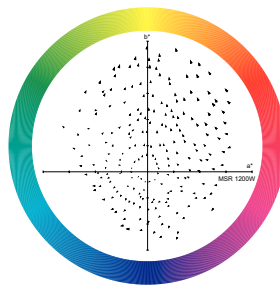

XDCR_XDMSR_1200W-Colour Rendering Vector diagram