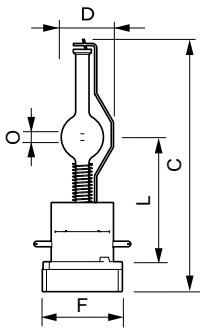

Versions

Dimensional drawing

Product	D (max)	O	L (min)	L (max)	L	C (max)
MSR Platinum 35 1CT	23.5 mm	3.0 mm	55 mm	57 mm	56 mm	116 mm