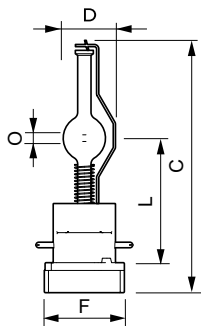

Versions

MSR Platinum 35 (ST)

Dimensional drawing

Product	D (max)	O	L (min)	L (max)	L	C (max)
MSR Platinum 35 1CT	23.5 mm	3.0 mm	55 mm	57 mm	56 mm	116 mm