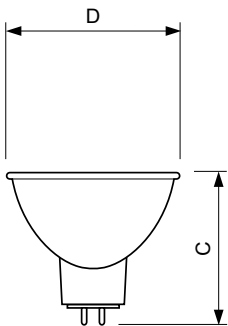

Application

- These lamps are especially suitable for disco, moving beam, luminaires

Halogen Low Voltage

Versions

GX5.3 smooth

Dimensional drawing

Product

13164 200W GX5.3 24V 1CT/24