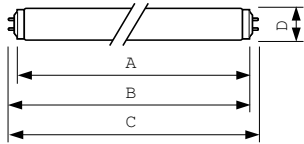

## Dimensional drawing

Product	D (max)	A (max)	B (max)	B (min)	C (max)
TL 40W/12 RS SLV/25	40.5 mm	1199.4 mm	1206.5 mm	1204.1 mm	1213.6 mm
TL 20W/12 RS SLV/25	40.5 mm	589.8 mm	596.9 mm	594.5 mm	604 mm

Product	D (max)	A (max)	B (max)	B (min)	C (max)
TL 100W/12 SLV/10	40.5 mm	1763.8 mm	1770.9 mm	1768.5 mm	1782.2 mm