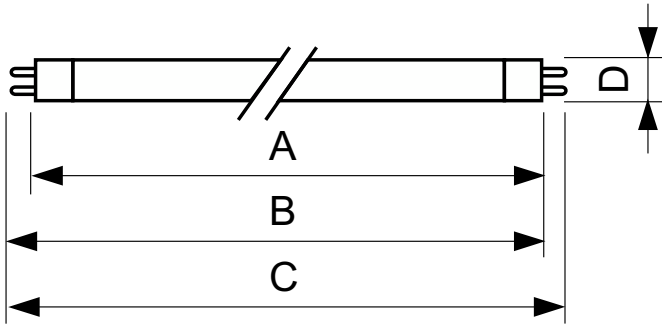

Dimensional drawing

Product	D	C			
TUV 11W FAM/10X25BOX	16 mm	226.3 mm			
TUV 16W FAM/10X25BOX	16 mm	302.5 mm			
TUV 20W FAM/10X25CC	16 mm	405.1 mm	402.7 mm	412.2 mm	398 mm
TUV 4W FAM/10X25BOX	16 mm	150.1 mm			
TUV 6W FAM/10X25BOX	16 mm	226.3 mm			
TUV 8W FAM/10X25BOX	16 mm	302.5 mm			