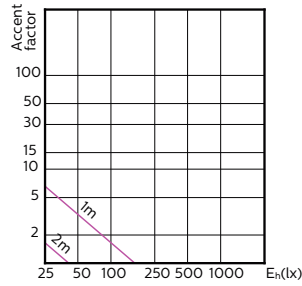

Light Technical

Order Code	Full Product Name	Color Code	Correlated Color Temperature (Nom)	Luminous Flux (Nom)	Luminous Intensity (Nom)
929001280469	LEDClassic 5-50W MR16 830 60D	830	3000 K	390 lm	400 cd
929001280569	LEDClassic 5-50W MR16 840 60D	840	4000 K	410 lm	420 cd

120°

180°

Classic LEDspotLV

Accent Diagrams

LEDClassic 5-50W MR16 830 60D

LEDClassic 5-50W MR16 840 60D

Beam Diagrams

LEDClassic 5-50W MR16 830 60D