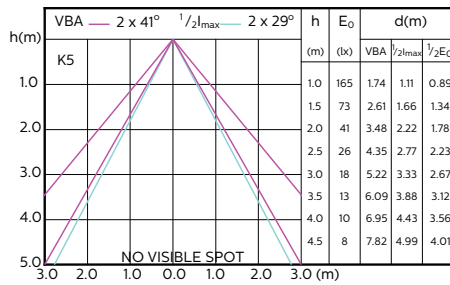

Light Technical

Beam Angle (Nom)	60 °
Color Rendering Index (Nom)	80
Llmf At End Of Nominal Lifetime (Nom)	70 %

Mechanical and Housing

Bulb Shape	MR16
------------	------

Temperature

T-Case Maximum (Nom)	82 °C
----------------------	-------

Light Technical

Order Code	Full Product Name	Color Code	Correlated Color Temperature (Nom)	Luminous Flux (Nom)	Luminous Intensity (Nom)
929001280469	LEDClassic 5-50W MR16 830 60D	830	3000 K	390 lm	400 cd
929001280569	LEDClassic 5-50W MR16 840 60D	840	4000 K	410 lm	420 cd

120°

180°

Classic LEDspotLV

Accent Diagrams

LEDClassic 5-50W MR16 830 60D

LEDClassic 5-50W MR16 840 60D

Beam Diagrams

LEDClassic 5-50W MR16 830 60D