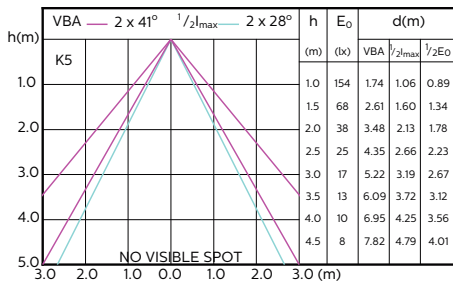

Light Technical

Beam Angle (Nom)	60 °
Color Rendering Index (Nom)	80
Llmf At End Of Nominal Lifetime (Nom)	70 %

Mechanical and Housing

Bulb Shape	MR16
------------	------

Temperature

T-Case Maximum (Nom)	82 °C
----------------------	-------

Light Technical

Order Code	Full Product Name	Color Code	Correlated Color Temperature (Nom)	Luminous Flux (Nom)	Luminous Intensity (Nom)
929001280469	LEDClassic 5-50W MR16 830 60D	830	3000 K	390 lm	400 cd
929001280569	LEDClassic 5-50W MR16 840 60D	840	4000 K	410 lm	420 cd

120°

180°

Classic LEDspotLV

Accent Diagrams

LEDClassic 5-50W MR16 830 60D

LEDClassic 5-50W MR16 840 60D

Beam Diagrams

LEDClassic 5-50W MR16 830 60D