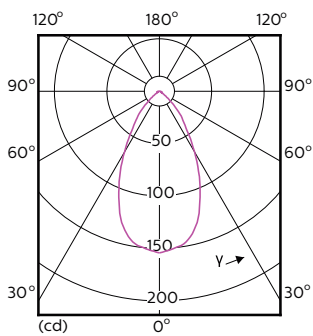

Classic LEDspotLV

Approval and Application

Energy Consumption kWh/1000 h	6 kWh
Energy Efficiency Label (EEL)	A+

Controls and Dimming

Dimmable	No

Operating and Electrical

Voltage (Nom)	12 V
Wattage Equivalent	50 W
Power (Rated) (Nom)	5 W
Starting Time (Nom)	0.5 s

General Information

Cap-Base	GU5.3
Nominal Lifetime (Nom)	15000 h
Switching Cycle	50000X

Light Technical

Beam Angle (Nom)	60 °
Color Rendering Index (Nom)	80
Llmf At End Of Nominal Lifetime (Nom)	70 %

Mechanical and Housing

Bulb Shape	MR16

Temperature

T-Case Maximum (Nom)	82 °C

Light Technical

Order Code	Full Product Name	Color Code	Correlated Color Temperature (Nom)	Luminous Flux (Nom)	Luminous Intensity (Nom)
929001280469	LEDClassic 5-50W MR16 830 60D	830	3000 K	390 lm	400 cd
929001280569	LEDClassic 5-50W MR16 840 60D	840	4000 K	410 lm	420 cd