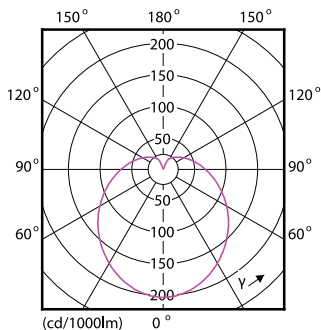

Order Code	Full Product Name	Angolo del fascio (Nom)	Codice colore	Temperatura di colore correlata (Nom)	Flusso luminoso (Nom)
58884002	LED Scene Switch 60W A60 E27 WW FR ND 1BC/6	-	827/825/822	2700/2500/2200 K	806-320-150 lm
74309602	LEDClassic SSW 60W A60 E27 WW CL ND 1SRT	-	827/825/822	2700/2500/2200 K	806-320-150 lm
59837502	LED Scene Switch 60W A60 E27 WW-CW FR ND SRT4	-	827/840	2700/4000 K	806 lm

Meccanica e corpo

Order Code	Full Product Name	Finitura lampadina	Forma lampadina
58884002	LED Scene Switch 60W A60 E27 WW FR ND 1SRT4	Smerigliata	A60
70679400	LED Scene Switch 100W A67 E27 WW FR ND 1BC/6	Smerigliata	A67
70683100	LED Scene Switch 100W A67 E27 WW-CW FR ND 1BC/6	Smerigliata	A67

Order Code	Full Product Name	Finitura lampadina	Forma lampadina
74309602	LEDClassic SSW 60W A60 E27 WW CL ND 1SRT	Trasparente	A60
59837502	LED Scene Switch 60W A60 E27 WW-CW FR ND SRT4	Smerigliata	A60

Temperatura

Order Code	Full Product Name	Temp. massima involucro (Nom)
58884002	LED Scene Switch 60W A60 E27 WW FR ND 1SRT4	80 °C
70679400	LED Scene Switch 100W A67 E27 WW FR ND 1BC/6	90 °C
70683100	LED Scene Switch 100W A67 E27 WW-CW FR ND 1BC/6	90 °C
74309602	LEDClassic SSW 60W A60 E27 WW CL ND 1SRT	65 °C
59837502	LED Scene Switch 60W A60 E27 WW-CW FR ND SRT4	85 °C