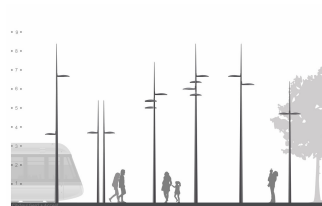

2D rendering CitySoul gen2
Bracket - Accent

General Information

CE mark

CE mark

General Information

Order Code	Full Product Name	Product Family Code
61257600	JRP533 MBP-S 60 DGR	JRP533

Order Code	Full Product Name	Product Family Code
61269900	JRP534 MBP DGR	JRP534