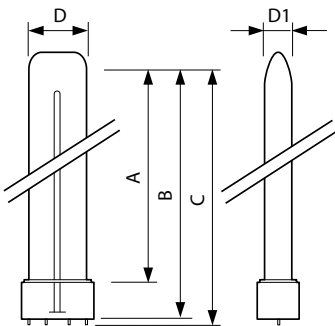

## Dimensional drawing

Product	D (max)	D1 (max)	A (max)	B (max)	C (max)
PL-L Essential 36W/865/4P 1CT/50	37.5 mm	16.9 mm	382.2 mm	408 mm	415.0 mm
PL-L Essential 55W/865/4P 1CT/50	37.5 mm	16.9 mm	507.2 mm	532 mm	539.0 mm