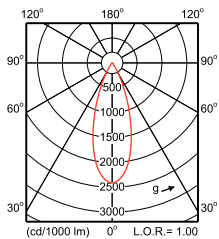

IFPS_ST440T 1xLED17S/840 WB-Polar Normal
(separate)

IFPS_ST440T 1xLED27S/CH WB-Polar Normal
(separate)