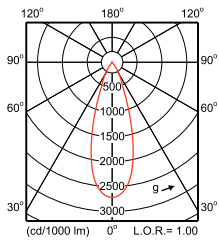

IFPS_ST440T 1xLED27S/840 MB-Polar Normal
(separate)