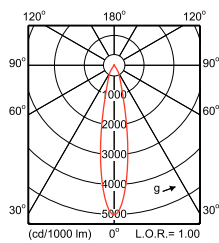

Order Code	Full Product Name	Color
25926900	ST440T LED27S/830 PSU WB WH	White
25927600	ST440T LED27S/840 PSU WB WH	White
25934400	ST440T LED39S/830 PSU MB WH	White
25935100	ST440T LED39S/840 PSU MB WH	White
25936800	ST440T LED39S/830 PSU WB WH	White
25937500	ST440T LED39S/840 PSU WB WH	White
85340500	ST440T LED19S/FMT PSU WB WH	White
17830700	ST440S LED27S/830 PSU MB BK	Black
17831400	ST440S LED27S/840 PSU MB BK	Black
17833800	ST440S LED27S/840 PSU WB BK	Black
17834500	ST440S LED39S/830 PSU MB BK	Black
17835200	ST440S LED39S/840 PSU MB BK	Black
17844400	ST440S LED27S/830 PSU MB WH	White
17845100	ST440S LED27S/840 PSU MB WH	White
17846800	ST440S LED27S/830 PSU WB WH	White
17847500	ST440S LED27S/840 PSU WB WH	White
17850500	ST440S LED39S/830 PSU WB WH	White
17851200	ST440S LED39S/840 PSU WB WH	White

Polar Wide Diagrams

IFPS_ST440T 1xLED17S/830 MB-Polar Normal (separate)

IFPS_ST440T 1xLED17S/840 MB-Polar Normal (separate)

IFPS_ST440T 1xLED27S/830 MB-Polar Normal (separate)