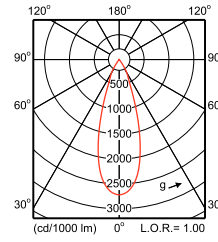

Polar Wide Diagrams

IFPS_ST440T 1xLED35S/840 WB-Polar Normal
(separate)

IFPS_ST440T 1xLED27S/CH WB-Polar Normal
(separate)