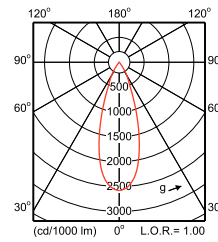

IFPS_ST440T 1xLED17S/830 WB-Polar Normal
(separate)

IFPS_ST440T 1xLED35S/840 WB-Polar Normal
(separate)