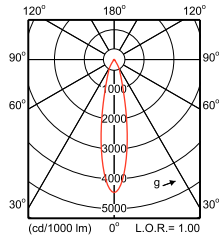

Polar Wide Diagrams

IFPS_ST440T 1xLED17S/830 MB-Polar Normal (separate)

IFPS_ST440T 1xLED17S/840 MB-Polar Normal (separate)

IFPS_ST440T 1xLED27S/830 MB-Polar Normal (separate)

Polar Wide Diagrams

IFPS_ST440T 1xLED27S/840 MB-Polar Normal
(separate)