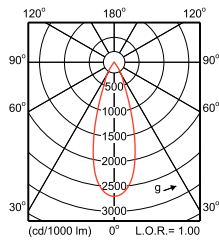

IFPS_ST440T 1xLED35S/840 MB-Polar Normal
(separate)