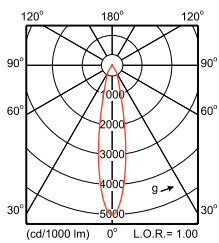

Order Code	Full Product Name	Color
25926900	ST440T LED27S/830 PSU WB WH	White
25927600	ST440T LED27S/840 PSU WB WH	White
25934400	ST440T LED39S/830 PSU MB WH	White
25935100	ST440T LED39S/840 PSU MB WH	White
25936800	ST440T LED39S/830 PSU WB WH	White
25937500	ST440T LED39S/840 PSU WB WH	White
85340500	ST440T LED19S/FMT PSU WB WH	White
17830700	ST440S LED27S/830 PSU MB BK	Black
17831400	ST440S LED27S/840 PSU MB BK	Black
17833800	ST440S LED27S/840 PSU WB BK	Black
17834500	ST440S LED39S/830 PSU MB BK	Black
17835200	ST440S LED39S/840 PSU MB BK	Black
17844400	ST440S LED27S/830 PSU MB WH	White
17845100	ST440S LED27S/840 PSU MB WH	White
17846800	ST440S LED27S/830 PSU WB WH	White
17847500	ST440S LED27S/840 PSU WB WH	White
17850500	ST440S LED39S/830 PSU WB WH	White
17851200	ST440S LED39S/840 PSU WB WH	White

Polar Wide Diagrams

IFPS_ST440T 1xLED17S/830 MB-Polar Normal (separate)

IFPS_ST440T 1xLED17S/840 MB-Polar Normal (separate)

IFPS_ST440T 1xLED27S/830 MB-Polar Normal (separate)