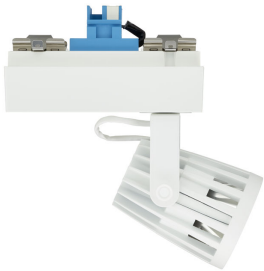

Versions

EcoStyle track mounting - LED
Module, system flux 1700 lm

EcoStyle track mounting - LED
Module, system flux 1700 lm

EcoStyle track mounting - 830
warm white - Power supply unit -
Medium beam - Safety class II -
Black

EcoStyle track mounting - 830
warm white - Power supply unit -
Medium beam - Safety class II -
White

Product details

EcoStyle-ST440T-3DPP.TIF

EcoStyle-ST440T-1DPP.TIF

EcoStyle-ST440T-2DPP.TIF

EcoStyle-ST440S-WH-1DPP.tif