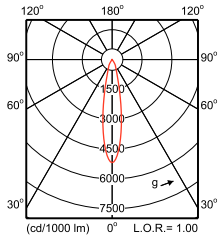

Polar Wide Diagrams

IFPS_ST440T 1xLED17S/830 MB-Polar Normal (separate)

IFPS_ST440T 1xLED17S/840 MB-Polar Normal (separate)

IFPS_ST440T 1xLED27S/830 MB-Polar Normal (separate)

Polar Wide Diagrams

IFPS_ST440T 1xLED27S/840 MB-Polar Normal
(separate)