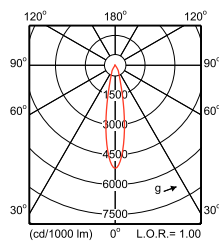

Order Code	Full Product Name	Color
25926900	ST440T LED27S/830 PSU WB WH	White
25927600	ST440T LED27S/840 PSU WB WH	White
25934400	ST440T LED39S/830 PSU MB WH	White
25935100	ST440T LED39S/840 PSU MB WH	White
25936800	ST440T LED39S/830 PSU WB WH	White
25937500	ST440T LED39S/840 PSU WB WH	White
85340500	ST440T LED19S/FMT PSU WB WH	White
17830700	ST440S LED27S/830 PSU MB BK	Black
17831400	ST440S LED27S/840 PSU MB BK	Black
17833800	ST440S LED27S/840 PSU WB BK	Black
17834500	ST440S LED39S/830 PSU MB BK	Black
17835200	ST440S LED39S/840 PSU MB BK	Black
17844400	ST440S LED27S/830 PSU MB WH	White
17845100	ST440S LED27S/840 PSU MB WH	White
17846800	ST440S LED27S/830 PSU WB WH	White
17847500	ST440S LED27S/840 PSU WB WH	White
17850500	ST440S LED39S/830 PSU WB WH	White
17851200	ST440S LED39S/840 PSU WB WH	White

Polar Wide Diagrams

IFPS_ST440T 1xLED17S/830 MB-Polar Normal (separate)

IFPS_ST440T 1xLED17S/840 MB-Polar Normal (separate)

IFPS_ST440T 1xLED27S/830 MB-Polar Normal (separate)