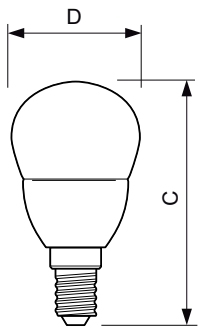

Benefits

Features

Application

Versions

CorePro LEDcandle

Versions

Dimensional drawing

D

Product	D	C
CorePro Lustre ND 5.5-40W E27 827 P45 CL	45 mm	87 mm
Corepro Lustre ND 5.5-40W E27 827 P45 FR	45 mm	87 mm
CorePro lustre ND 4-25W E27 827 P45 FR	45 mm	87 mm

Product	D	C
CorePro lustre ND 4-25W E14 827 P45 FR	45 mm	88 mm
Corepro lustre ND 5.5-40W E14 827 P45 CL	45 mm	88 mm
CorePro lustre ND 5.5-40W E14 827 P45 FR	45 mm	88 mm
Corepro Lustre ND 4-25W E14 827 P45 CL	45 mm	88 mm

Product	D	C
Corepro candle ND 5.5-40W E14 827 B35 CL		
Corepro Candle ND 4-25W E14 827 B35 CL		
CorePro LEDcandle ND 4-25W E14 827 B35 FR	35 mm	106 mm

Dimensional drawing

Product	D	C
CorePro LEDcandle ND 7-60W E14 827 B38 FR	38 mm	114 mm