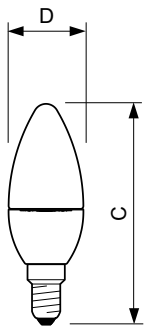

Benefits

Features

Application

Versions

CorePro LEDcandle

Versions

Dimensional drawing

D

Product	D	C
CorePro Lustre ND 5.5-40W E27 827 P45 CL	45 mm	87 mm
Corepro Lustre ND 5.5-40W E27 827 P45 FR	45 mm	87 mm
CorePro lustre ND 4-25W E27 827 P45 FR	45 mm	87 mm

Product	D	C
CorePro lustre ND 4-25W E14 827 P45 FR	45 mm	88 mm
Corepro lustre ND 5.5-40W E14 827 P45 CL	45 mm	88 mm
CorePro lustre ND 5.5-40W E14 827 P45 FR	45 mm	88 mm
Corepro Lustre ND 4-25W E14 827 P45 CL	45 mm	88 mm

Product	D	C
Corepro candle ND 5.5-40W E14 827 B35 CL		
Corepro Candle ND 4-25W E14 827 B35 CL		
CorePro LEDcandle ND 4-25W E14 827 B35 FR	35 mm	106 mm

Dimensional drawing

Product	D	C
CorePro LEDcandle ND 7-60W E14 827 B38 FR	38 mm	114 mm