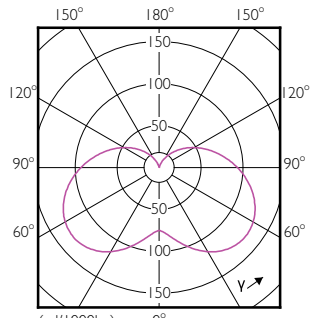

CorePro LED candles and lusters