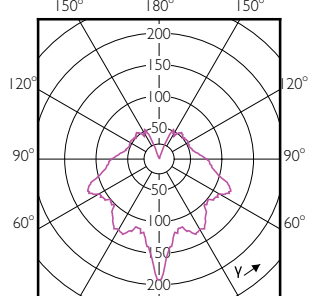

CorePro LED candles and lusters