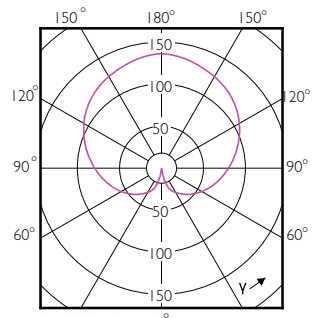

CorePro LED candles and lusters