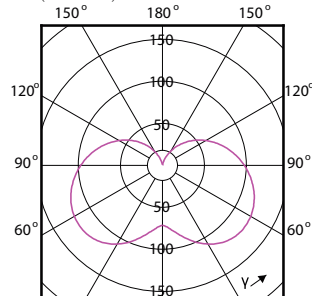

CorePro LED candles and lusters