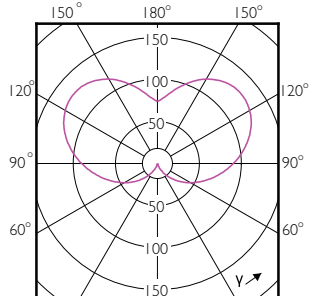

CorePro LED candles and lusters