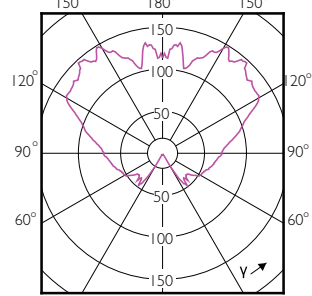

CorePro LED candles and lusters