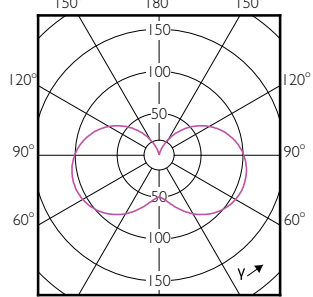

CorePro LED candles and lusters