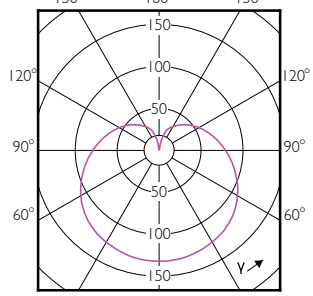

CorePro LED candles and lusters