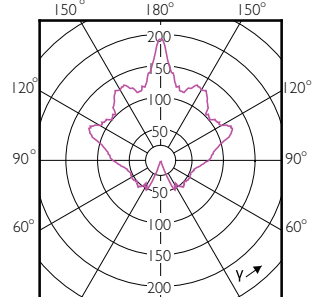

CorePro LED candles and lusters