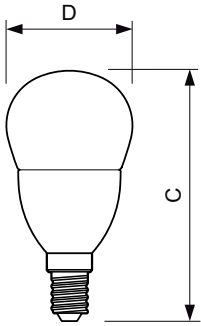

CorePro LED candles and lusters

Dimensional drawing

Product	D	C
CorePro lustre ND 7-60W E14 865 P48 FR	48 mm	95 mm
CorePro lustre ND 5.5-40W E14 865 P45 FR	45 mm	88 mm
CorePro lustre ND 7-60W E14 840 P48 FR	48 mm	95 mm
CorePro lustre ND 7-60W E14 827 P48 FR	48 mm	95 mm

Controls and Dimming

Dimmable	No

Operating and Electrical

Input Frequency	50 to 60 Hz
Voltage (Nom)	220-240 V
Starting Time (Nom)	0.5 s

General Information

Nominal Lifetime (Nom)	15000 h
Switching Cycle	50000X

Light Technical

Color Rendering Index (Nom)	80
Llmf At End Of Nominal Lifetime (Nom)	70 %

Approval and Application

Order Code	Full Product Name	Energy Consumption kWh/1000 h	Energy Efficiency Label (EEL)
929001142202	Corepro Candle ND 4-25W E14 827 B35 CL	4 kWh	A+
929001142502	Corepro candle ND 5.5-40W E14 827 B35 CL	6 kWh	A+
929001206002	Corepro candle ND 5.5-40W E14 840 B35 CL	6 kWh	A+
929001142302	Corepro Lustre ND 4-25W E14 827 P45 CL	4 kWh	A+
929001142602	Corepro lustre ND 5.5-40W E14 827 P45 CL	6 kWh	A+
929001206102	Corepro lustre ND 5.5-40W E14 840 P45 CL	6 kWh	A+
929001142402	Corepro Lustre ND 4-25W E27 827 P45 CL	4 kWh	A+
929001175302	Corepro Lustre ND 5.5-40W E27 827 P45 CL	6 kWh	A+
929001157402	CorePro LEDcandle ND 4-25W E14 827 B35 FR	4 kWh	A+
929001205602	CorePro LEDcandle ND 3.5-25W E14 840 B35 FR	4 kWh	A+
929001205802	CorePro LEDcandle ND 5.5-40W E14 840 B35 FR	6 kWh	A+
929001157502	CorePro lustre ND 4-25W E14 827 P45 FR	4 kWh	A+
929001157802	CorePro lustre ND 5.5-40W E14 827 P45 FR	6 kWh	A+
929001205702	CorePro lustre ND 3.5-25W E14 840 P45 FR	4 kWh	A+
929001205902	CorePro lustre ND 5.5-40W E14 840 P45 FR	6 kWh	A+
929001157602	CorePro lustre ND 4-25W E27 827 P45 FR	4 kWh	A+
929001175402	CorePro Lustre ND 5.5-40W E27 827 P45 FR	6 kWh	A+
929001324702	Corepro candle ND 5.5-40W E27 827 B35 CL	6 kWh	A+
929001325102	CorePro LEDcandle ND 7-60W E14 827 B38 FR	7 kWh	A++
929001325402	CorePro LEDcandle ND 7-60W E14 840 B38 FR	7 kWh	A++
929001394702	CorePro LEDcandle ND 7-60W E14 865 B38 FR	7 kWh	A++
929001325202	CorePro lustre ND 7-60W E14 827 P48 FR	7 kWh	A++
929001325502	CorePro lustre ND 7-60W E14 840 P48 FR	7 kWh	A++
929001325302	CorePro lustre ND 7-60W E27 827 P48 FR	7 kWh	A++
929001325602	CorePro lustre ND 7-60W E27 840 P48 FR	7 kWh	A++
929001394502	CorePro LEDcandle ND 5.5-40W E14 865 B35 FR	6 kWh	A+
929001394602	CorePro lustre ND 5.5-40W E14 865 P45 FR	6 kWh	A+
929001394802	CorePro lustre ND 7-60W E14 865 P48 FR	7 kWh	A++

Operating and Electrical