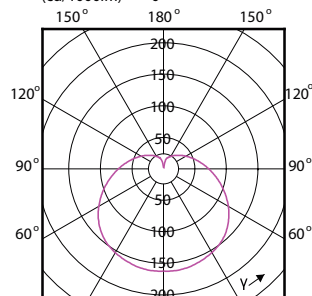

CorePro LED candles and lusters