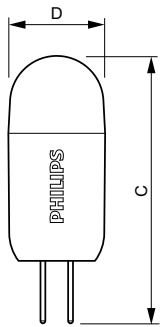

## Dimensional drawing

Product	D	C
CorePro LEDcapsuleLV 2-20W G4 827 D	17 mm	48 mm