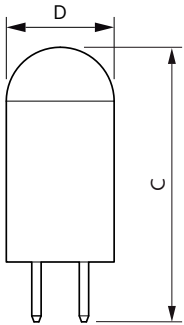

Application

- Hotels, restaurants, bars, cafés
- Lobbies, corridors, stairwells, washrooms, reception areas, under-cabinet fixtures, cabinet lighting

CorePro LEDcapsule LV

Versions

Dimensional drawing

| Product | D | C |
|-------------------------------------|---------|---------|
| CorePro LEDcapsuleLV 1.7-20W G4 830 | 14.5 mm | 38 mm |
| CorePro LEDcapsuleLV 2.5-28W G4 830 | 15 mm | 46.5 mm |
| CorePro LEDcapsuleLV 2.5-28W G4 827 | 15 mm | 46.5 mm |
| CorePro LEDcapsuleLV 1.7-20W G4 827 | 14.5 mm | 38 mm |

| Product | D | C |
|-------------------------------------|-------|-------|
| CorePro LEDcapsuleLV 2-20W G4 827 D | 17 mm | 48 mm |

CorePro LEDcapsule LV

Approval and Application

Energy Efficiency Label (EEL) A++