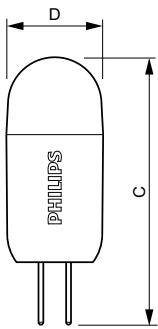

Application

- Hotels, restaurants, bars, cafés
- Lobbies, corridors, stairwells, washrooms, reception areas, under-cabinet fixtures, cabinet lighting

CorePro LEDcapsule LV

Versions

Dimensional drawing

| Product | D | C |
|-------------------------------------|---------|---------|
| CorePro LEDcapsuleLV 1.7-20W G4 830 | 14.5 mm | 38 mm |
| CorePro LEDcapsuleLV 2.5-28W G4 830 | 15 mm | 46.5 mm |
| CorePro LEDcapsuleLV 2.5-28W G4 827 | 15 mm | 46.5 mm |
| CorePro LEDcapsuleLV 1.7-20W G4 827 | 14.5 mm | 38 mm |

| Product | D | C |
|-------------------------------------|-------|-------|
| CorePro LEDcapsuleLV 2-20W G4 827 D | 17 mm | 48 mm |

CorePro LEDcapsule LV

Approval and Application

Energy Efficiency Label (EEL) A++