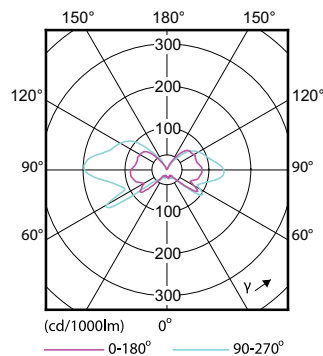

Mechanical and Housing

Order Code	Full Product Name	Bulb Finish
929001235302	CorePro LEDcapsuleLV 2-20W G4 827 D	-
929001843902	CorePro LEDcapsuleLV 0.9-10W G4 827	-
929001844002	CorePro LEDcapsuleLV 0.9-10W G4 830	-
929001844102	CorePro LEDcapsuleLV 1.7-20W G4 827	-
929001844202	CorePro LEDcapsuleLV 1.7-20W G4 830	-

Order Code	Full Product Name	Bulb Finish
929001844302	CorePro LEDcapsuleLV 1.7-20W GY6.35 827	-
929001844402	CorePro LEDcapsuleLV 1.7-20W GY6.35 830	-
929001896702	CorePro LEDcapsuleLV 2.5-28W G4 827	Frosted
929001896802	CorePro LEDcapsuleLV 2.5-28W G4 830	Frosted

Temperature

Order Code	Full Product Name	T-Case Maximum (Nom)
929001235302	CorePro LEDcapsuleLV 2-20W G4 827 D	84 °C
929001843902	CorePro LEDcapsuleLV 0.9-10W G4 827	51 °C
929001844002	CorePro LEDcapsuleLV 0.9-10W G4 830	51 °C
929001844102	CorePro LEDcapsuleLV 1.7-20W G4 827	56 °C
929001844202	CorePro LEDcapsuleLV 1.7-20W G4 830	56 °C
929001844302	CorePro LEDcapsuleLV 1.7-20W GY6.35 827	56 °C
929001844402	CorePro LEDcapsuleLV 1.7-20W GY6.35 830	56 °C
929001896702	CorePro LEDcapsuleLV 2.5-28W G4 827	75 °C
929001896802	CorePro LEDcapsuleLV 2.5-28W G4 830	75 °C