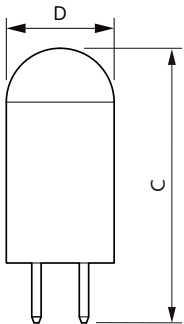

## Dimensional drawing

Product	D	C
CorePro LEDcapsuleLV 0.9-10W G4 827	14.5 mm	38 mm
CorePro LEDcapsuleLV 1.7-20W GY6.35 827	15 mm	39 mm
CorePro LEDcapsuleLV 1.7-20W G4 827	14.5 mm	38 mm
CorePro LEDcapsuleLV 1.7-20W GY6.35 830	15 mm	39 mm
CorePro LEDcapsuleLV 0.9-10W G4 830	14.5 mm	38 mm
CorePro LEDcapsuleLV 1.7-20W G4 830	14.5 mm	38 mm
CorePro LEDcapsuleLV 2.5-28W G4 830	15 mm	46.5 mm
CorePro LEDcapsuleLV 2.5-28W G4 827	15 mm	46.5 mm