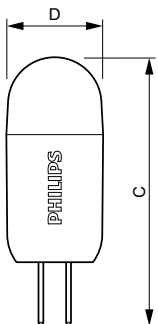

## Dimensional drawing

Product	D	C
CorePro LEDcapsuleLV 0.9-10W G4 827	14.5 mm	38 mm
CorePro LEDcapsuleLV 1.7-20W GY6.35 827	15 mm	39 mm
CorePro LEDcapsuleLV 1.7-20W G4 827	14.5 mm	38 mm
CorePro LEDcapsuleLV 1.7-20W GY6.35 830	15 mm	39 mm
CorePro LEDcapsuleLV 0.9-10W G4 830	14.5 mm	38 mm
CorePro LEDcapsuleLV 1.7-20W G4 830	14.5 mm	38 mm
CorePro LEDcapsuleLV 2.5-28W G4 830	15 mm	46.5 mm
CorePro LEDcapsuleLV 2.5-28W G4 827	15 mm	46.5 mm