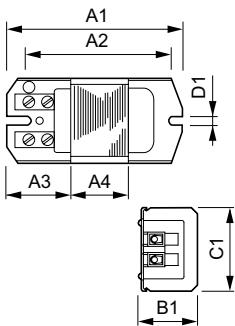

Application

- Retail
- Offices
- Industry
- Home

BPL EM ballasts for CFL, PL-T, PL-S and PL-C lamps

Versions

BPL 26W 220V B2 SC

BPL 18W 230V B2 DI

Dimensional drawing

Product	D1	C1	A1	A2	A3	A4	B1
BPL 18W 220V/ 60Hz B2 SC	4.3 mm	28.0 mm	85.0 mm	75.0 mm	31.0 mm	30.0 mm	39.0 mm
BPL 18W 220V B2 SC	4.3 mm	28.0 mm	85.0 mm	75.0 mm	31.0 mm	32.0 mm	39.0 mm
BPL 13W 220V B2 SC	4.3 mm	28.0 mm	85.0 mm	75.0 mm	31.0 mm	32.0 mm	39.0 mm

Product	D1	C1	A1	A2	A3	A4	B1
BPL 26W 240V B2 SC	4.0 mm	28.0 mm	130.0 mm	115.0 mm	45.0 mm	56.0 mm	39.0 mm
BPL 26W 220V B2 SC	4.0 mm	28.0 mm	130.0 mm	115.0 mm	45.0 mm	53.0 mm	39.0 mm
BPL 26W 230V B2 SC	4.0 mm	28.0 mm	130.0 mm	115.0 mm	45.0 mm	56.0 mm	39.0 mm