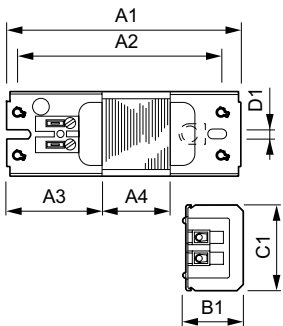

Application

- Retail
- Offices
- Industry
- Home

BPL EM ballasts for CFL, PL-T, PL-S and PL-C lamps

Versions

BPL 26W 220V B2 SC

BPL 18W 230V B2 DI

Dimensional drawing

Product	D1	C1	A1	A2	A3	A4	B1
BPL 18W 220V/ 60Hz B2 SC	4.3 mm	28.0 mm	85.0 mm	75.0 mm	31.0 mm	30.0 mm	39.0 mm
BPL 18W 220V B2 SC	4.3 mm	28.0 mm	85.0 mm	75.0 mm	31.0 mm	32.0 mm	39.0 mm
BPL 13W 220V B2 SC	4.3 mm	28.0 mm	85.0 mm	75.0 mm	31.0 mm	32.0 mm	39.0 mm

Product	D1	C1	A1	A2	A3	A4	B1
BPL 26W 240V B2 SC	4.0 mm	28.0 mm	130.0 mm	115.0 mm	45.0 mm	56.0 mm	39.0 mm
BPL 26W 220V B2 SC	4.0 mm	28.0 mm	130.0 mm	115.0 mm	45.0 mm	53.0 mm	39.0 mm
BPL 26W 230V B2 SC	4.0 mm	28.0 mm	130.0 mm	115.0 mm	45.0 mm	56.0 mm	39.0 mm