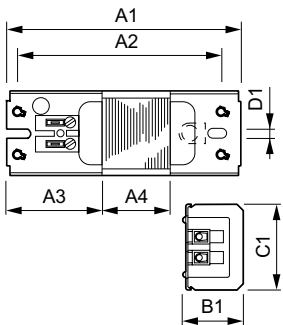

Application

- Retail
- Offices
- Industry
- Home

BPL EM ballasts for CFL, PL-T, PL-S and PL-C lamps

Versions

BPL 26W 220V B2 SC

BPL 18W 230V B2 DI

Dimensional drawing

Product	D1	C1	A1	A2	A3	A4	B1
BPL 18W 220V/ 60Hz B2 SC	4.3 mm	28.0 mm	85.0 mm	75.0 mm	31.0 mm	30.0 mm	39.0 mm
BPL 18W 220V B2 SC	4.3 mm	28.0 mm	85.0 mm	75.0 mm	31.0 mm	32.0 mm	39.0 mm
BPL 13W 220V B2 SC	4.3 mm	28.0 mm	85.0 mm	75.0 mm	31.0 mm	32.0 mm	39.0 mm

Product	D1	C1	A1	A2	A3	A4	B1
BPL 26W 240V B2 SC	4.0 mm	28.0 mm	130.0 mm	115.0 mm	45.0 mm	56.0 mm	39.0 mm
BPL 26W 220V B2 SC	4.0 mm	28.0 mm	130.0 mm	115.0 mm	45.0 mm	53.0 mm	39.0 mm
BPL 26W 230V B2 SC	4.0 mm	28.0 mm	130.0 mm	115.0 mm	45.0 mm	56.0 mm	39.0 mm